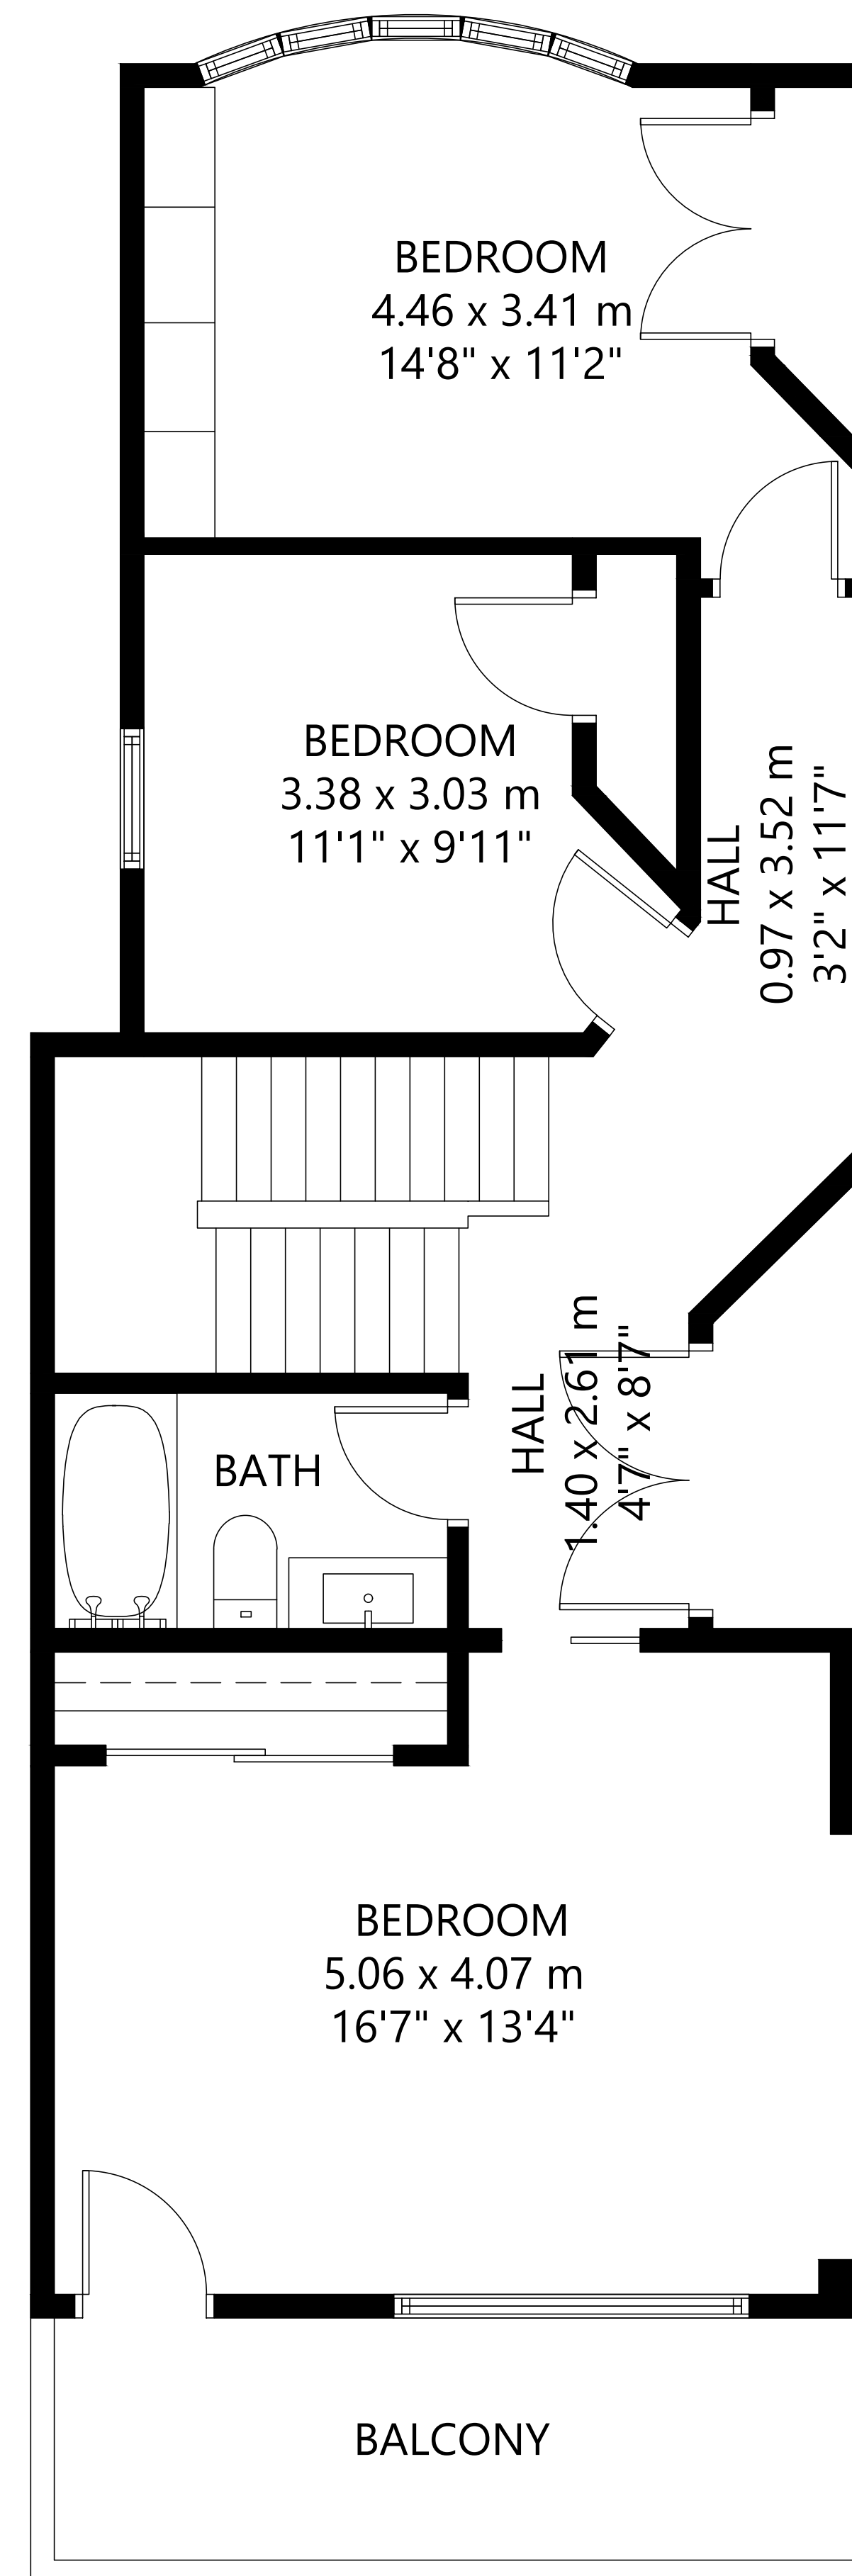

FLOOR 1

FLOOR 2

FLOOR 3

FLOOR 4

GROSS INTERNAL AREA
 TOTAL: 2635 sq ft / 245 m²
 FLOOR 1: 731 sq ft/ 68 m², FLOOR 2: 764 sq ft/ 71 m²
 FLOOR 3: 753 sq ft/ 70 m², FLOOR 4: 387 sq ft/ 36 m²
 SIZE AND DIMENSIONS ARE APPROXIMATE, ACTUAL MAY VARY.