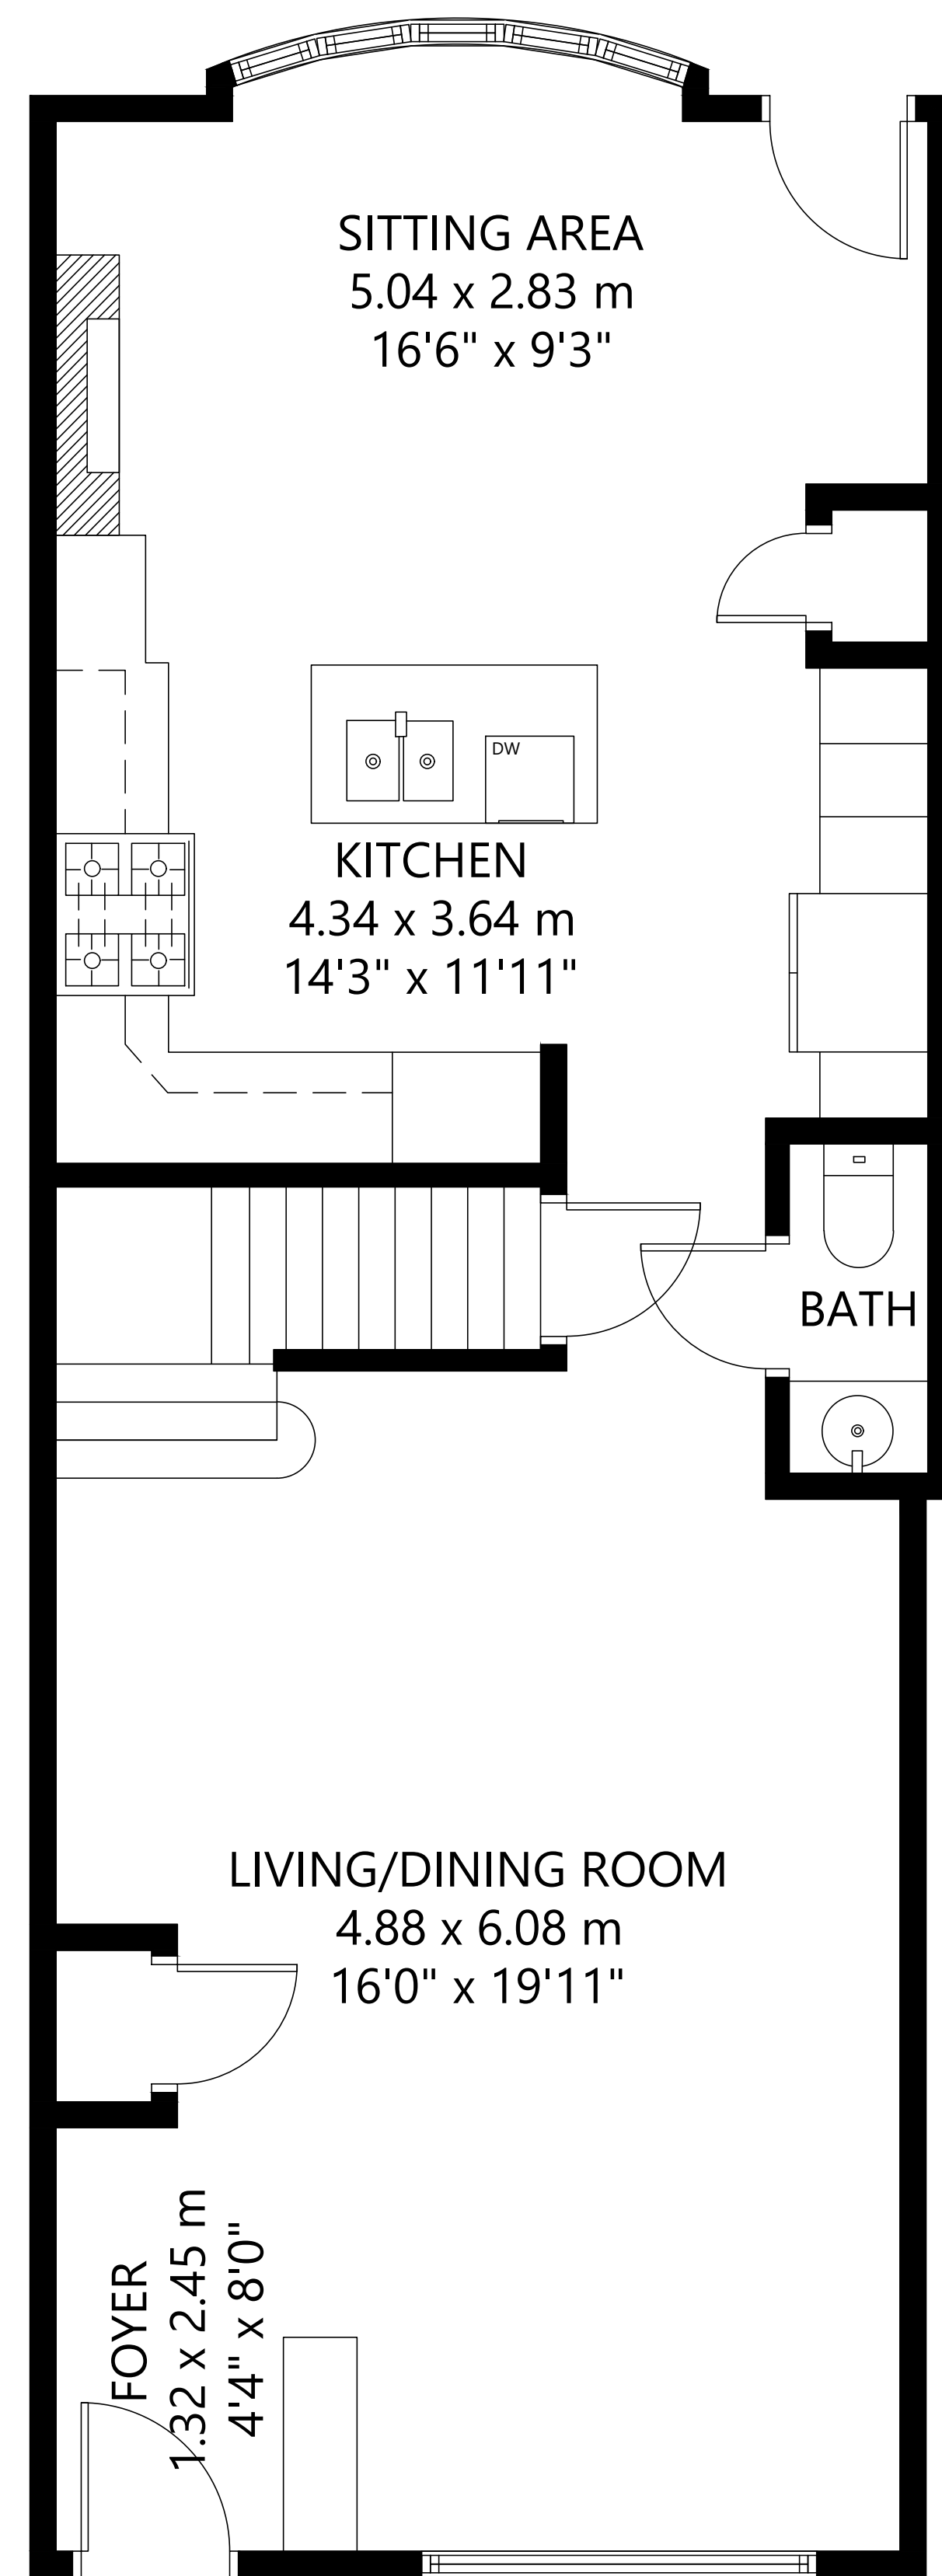

FLOOR 1

FLOOR 2

FLOOR 3

FLOOR 4

GROSS INTERNAL AREA
 TOTAL: 2635 sq ft / 245 m²
 FLOOR 1: 731 sq ft/ 68 m², FLOOR 2: 764 sq ft/ 71 m²
 FLOOR 3: 753 sq ft/ 70 m², FLOOR 4: 387 sq ft/ 36 m²
 SIZE AND DIMENSIONS ARE APPROXIMATE, ACTUAL MAY VARY.