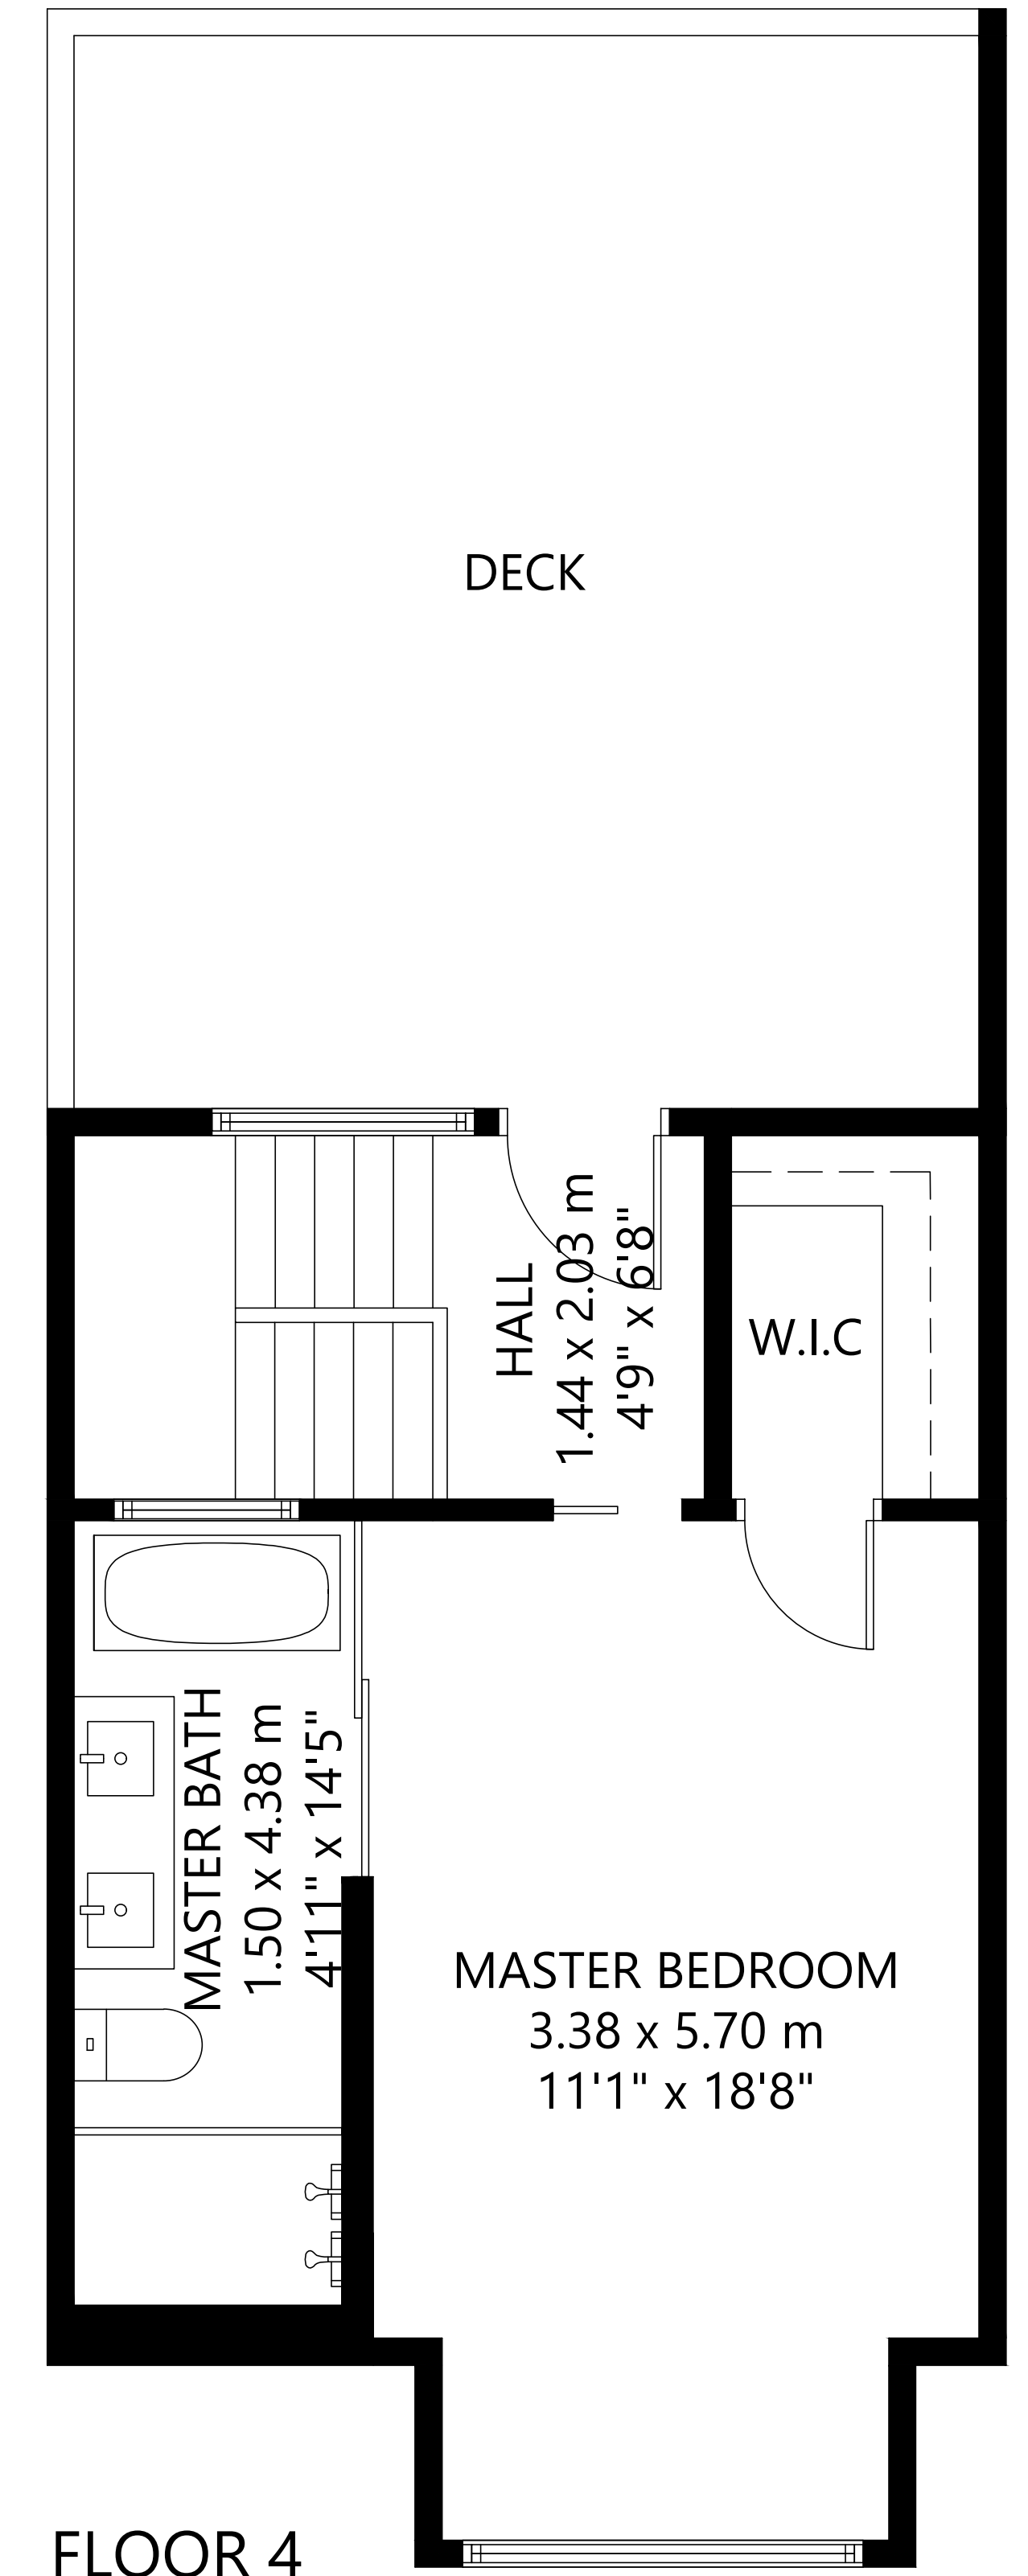

FLOOR 1

FLOOR 2

FLOOR 3

FLOOR 4

GROSS INTERNAL AREA
 TOTAL: 2635 sq ft / 245 m²
 FLOOR 1: 731 sq ft/ 68 m², FLOOR 2: 764 sq ft/ 71 m²
 FLOOR 3: 753 sq ft/ 70 m², FLOOR 4: 387 sq ft/ 36 m²
 SIZE AND DIMENSIONS ARE APPROXIMATE, ACTUAL MAY VARY.