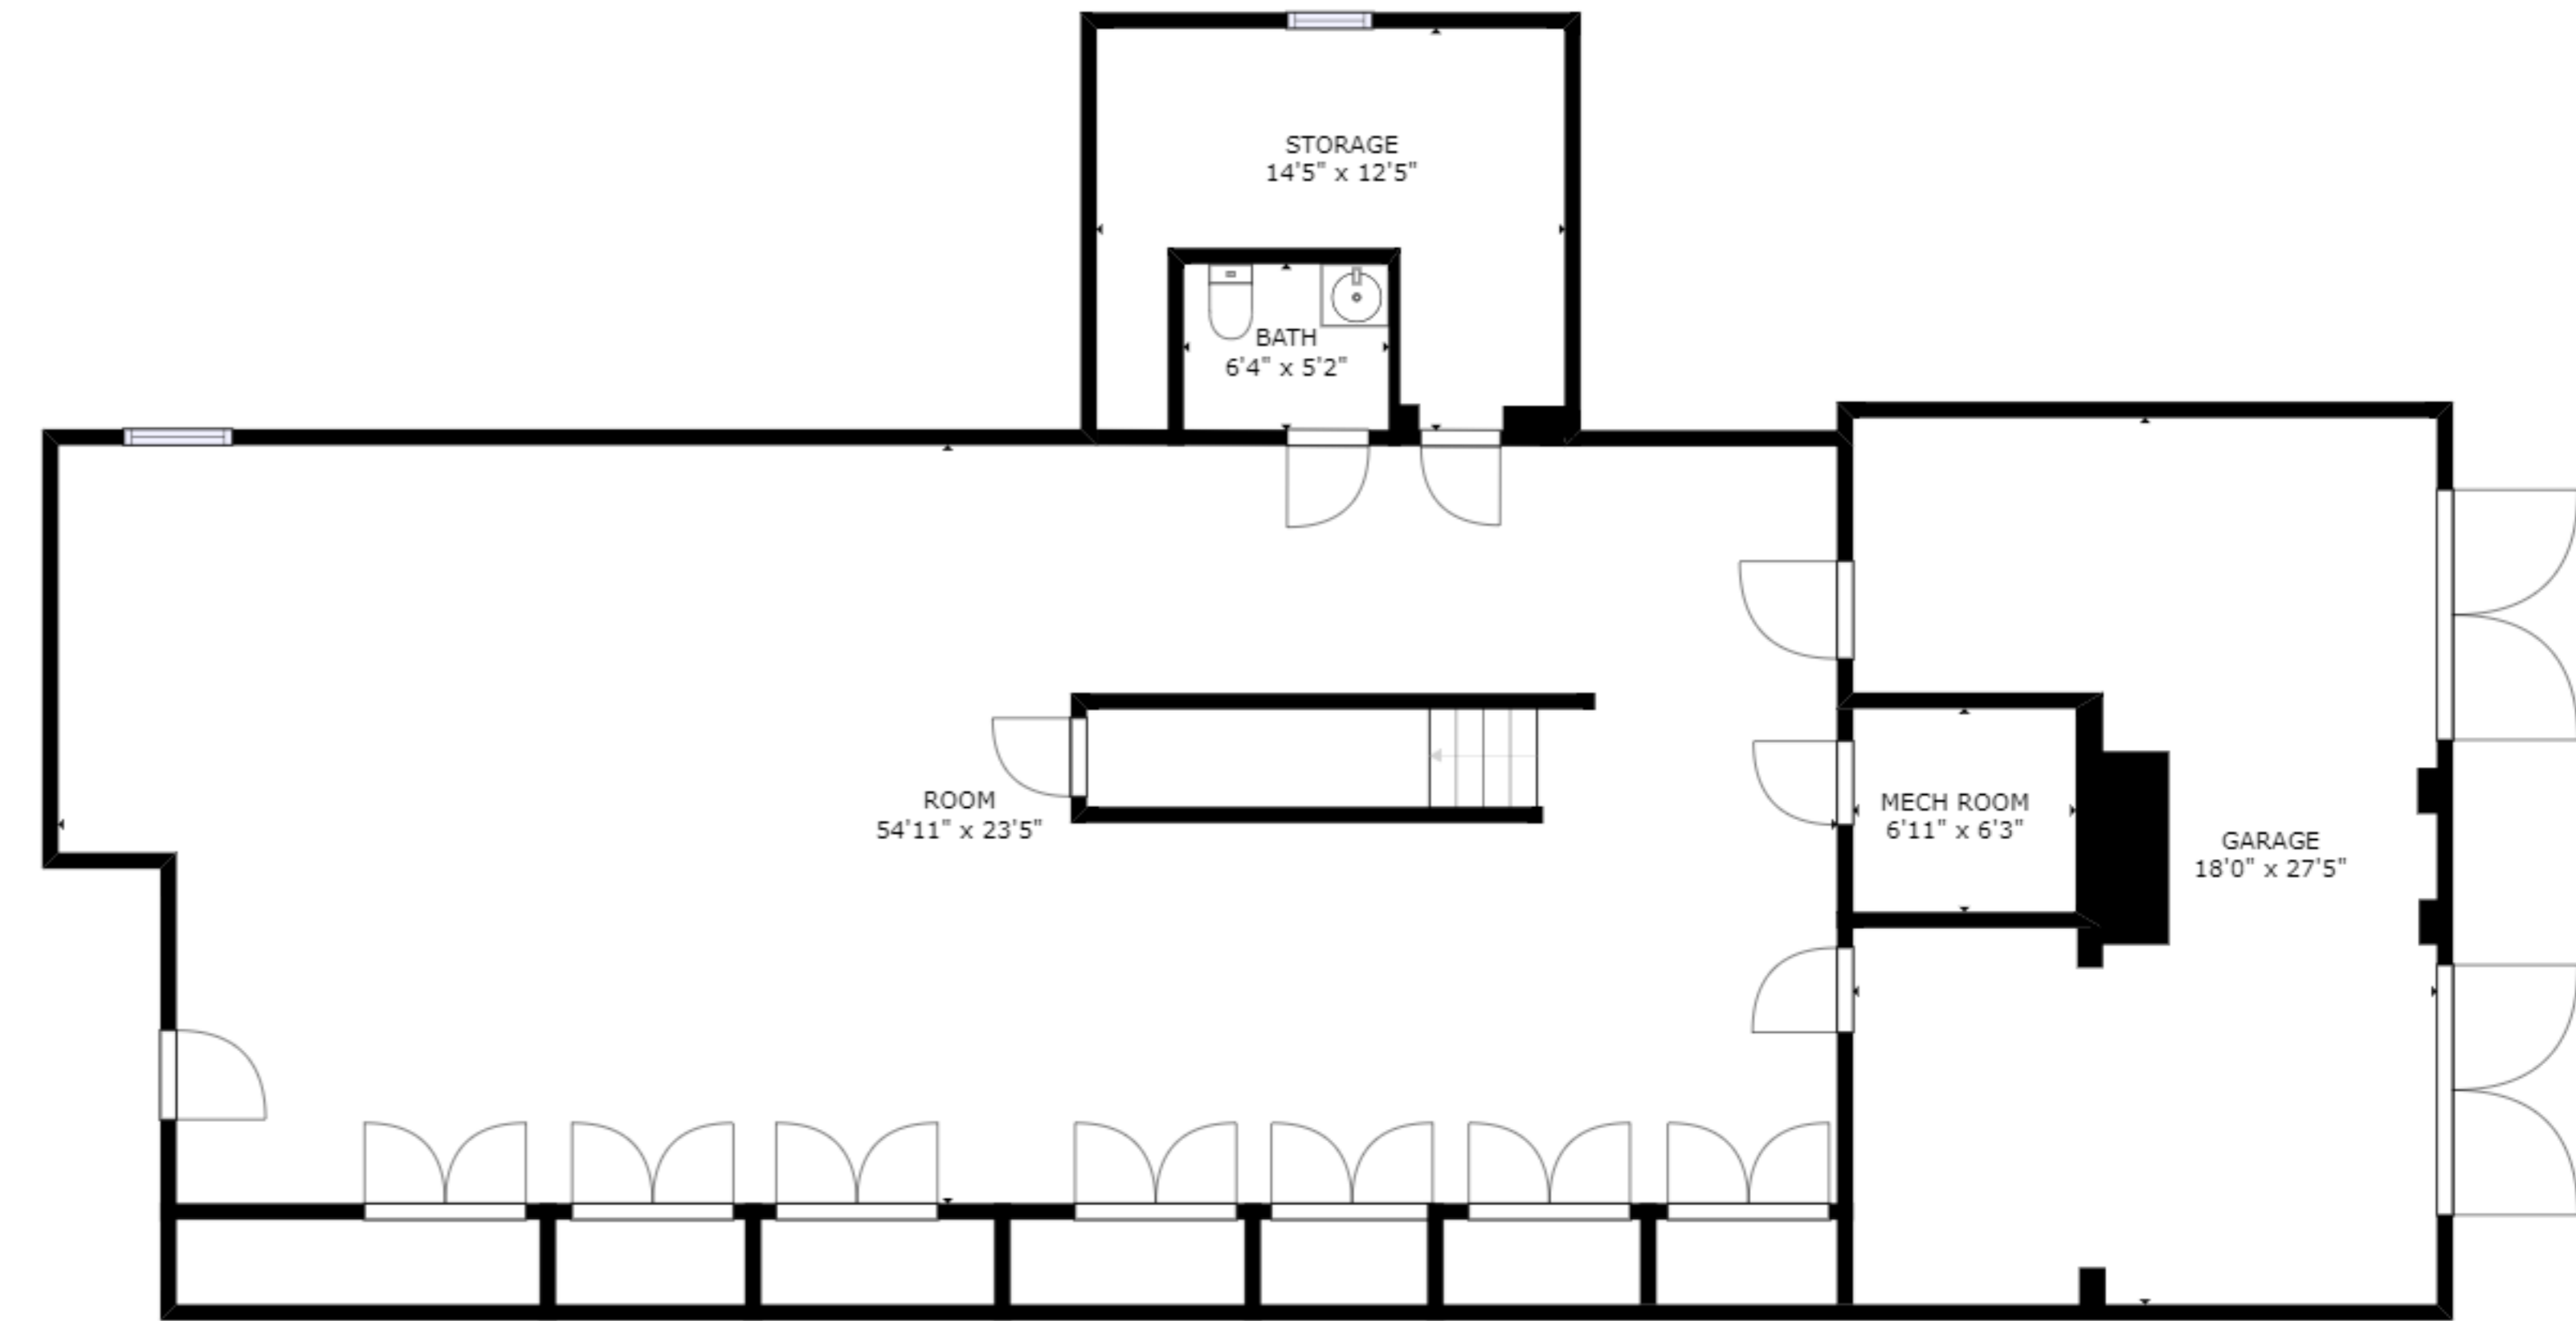

FLOOR 3

FLOOR 2

FLOOR 1

GROSS INTERNAL AREA
 FLOOR 1: 1640 sq ft, FLOOR 2: 2610 sq ft
 FLOOR 3: 2036 sq ft, EXCLUDED AREAS:
 GARAGE: 438 sq ft, PORCH: 452 sq ft
 TOTAL: 6286 sq ft

SIZES AND DIMENSIONS ARE APPROXIMATE, ACTUAL MAY VARY.