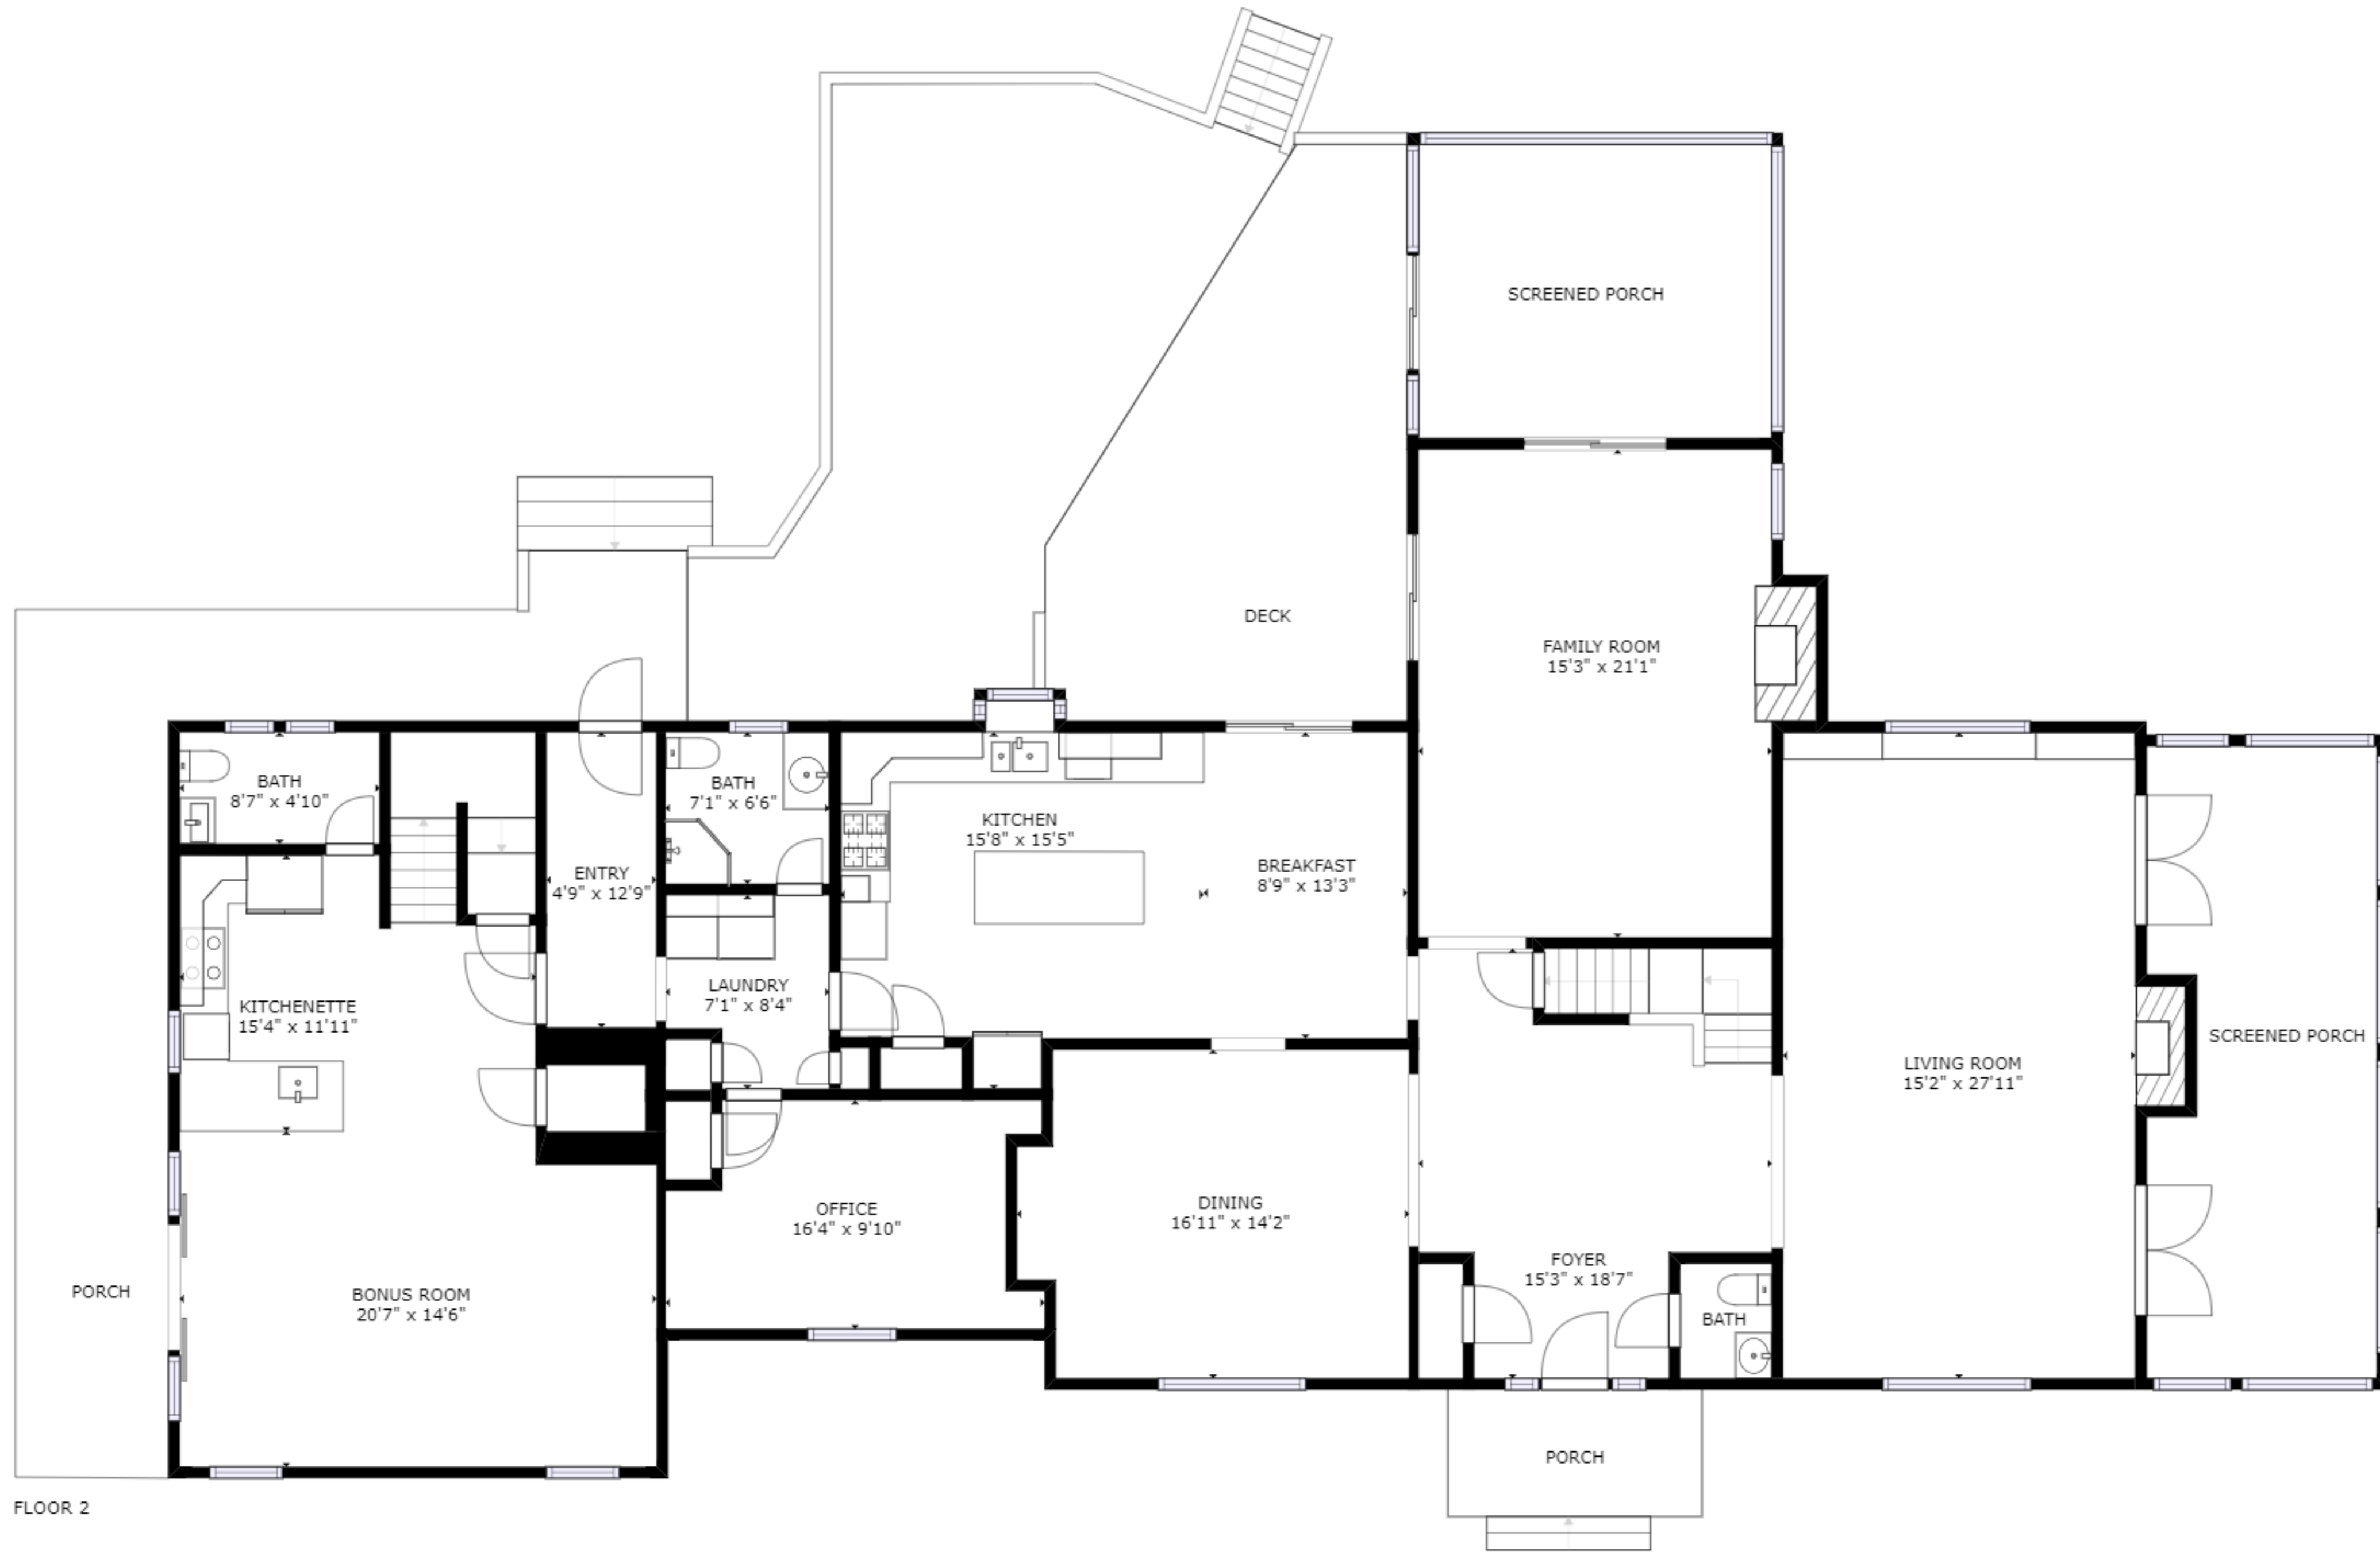

FLOOR 3

FLOOR 2

FLOOR 1

GROSS INTERNAL AREA
 FLOOR 1: 1640 sq ft, FLOOR 2: 2610 sq ft
 FLOOR 3: 2036 sq ft, EXCLUDED AREAS:
 GARAGE: 438 sq ft, PORCH: 452 sq ft
 TOTAL: 6286 sq ft

SIZES AND DIMENSIONS ARE APPROXIMATE, ACTUAL MAY VARY.