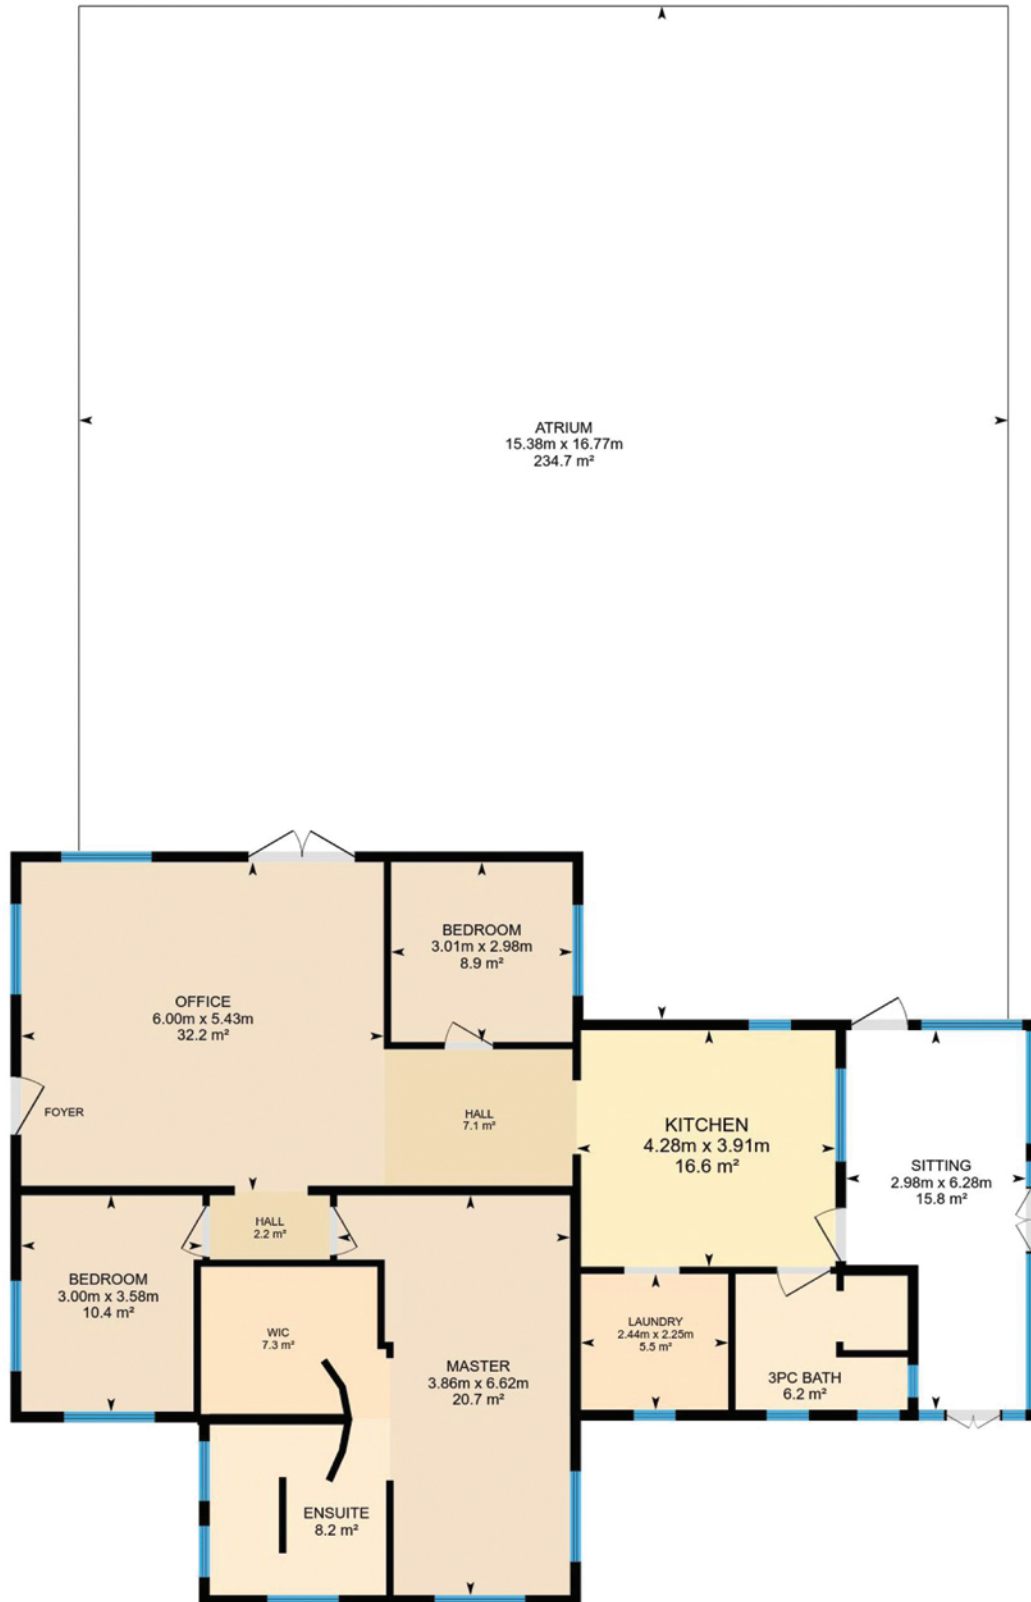

Placencia Road (Ms. Karen's Home), Placencia Peninsula

Main floor Total Exterior Area 140.7 m²
Total Interior Area 131.1 m²

PREPARED: Mar, 2018

Colored regions are included in total floor area. All room dimensions and floor areas must be considered approximate and are subject to independent verification.