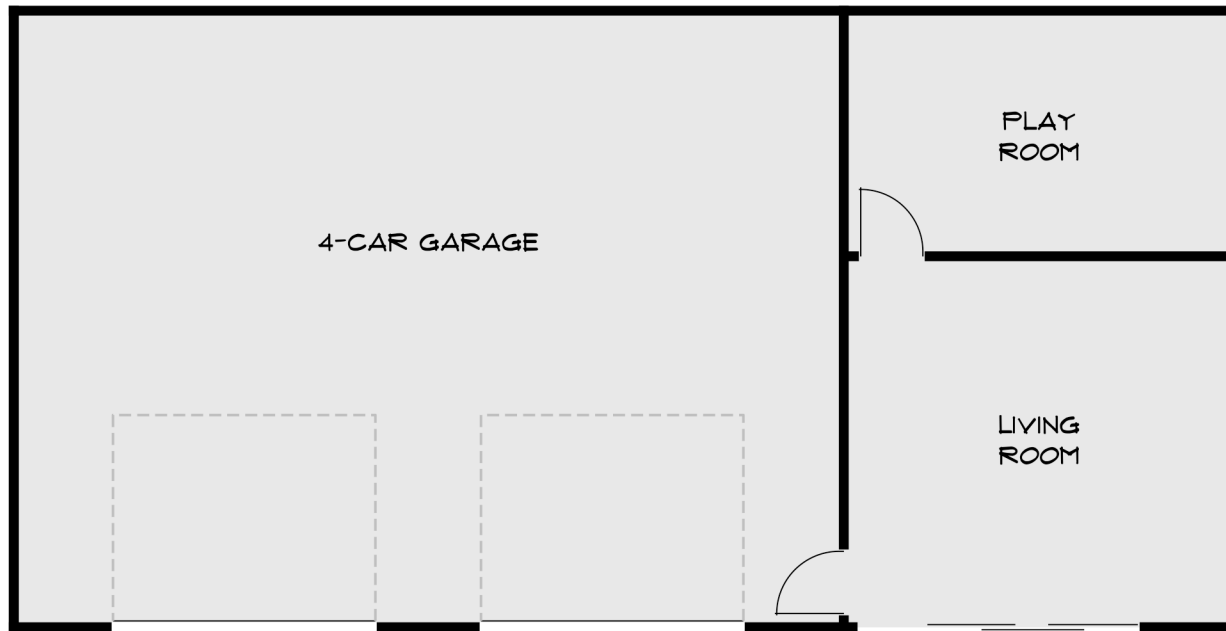

**FLOOR PLAN**

**WALKINTOUR**  
walkintour.com

**6586 Camden Avenue,  
San Jose, CA**

For illustration purposes only

Bradley Gill  
Realty World  
1975 Hamilton Avenue #25  
San Jose, CA 95125  
(408) 204-7699  
brad@eaglehomegroup.com  
Cal BRE License# 01874206