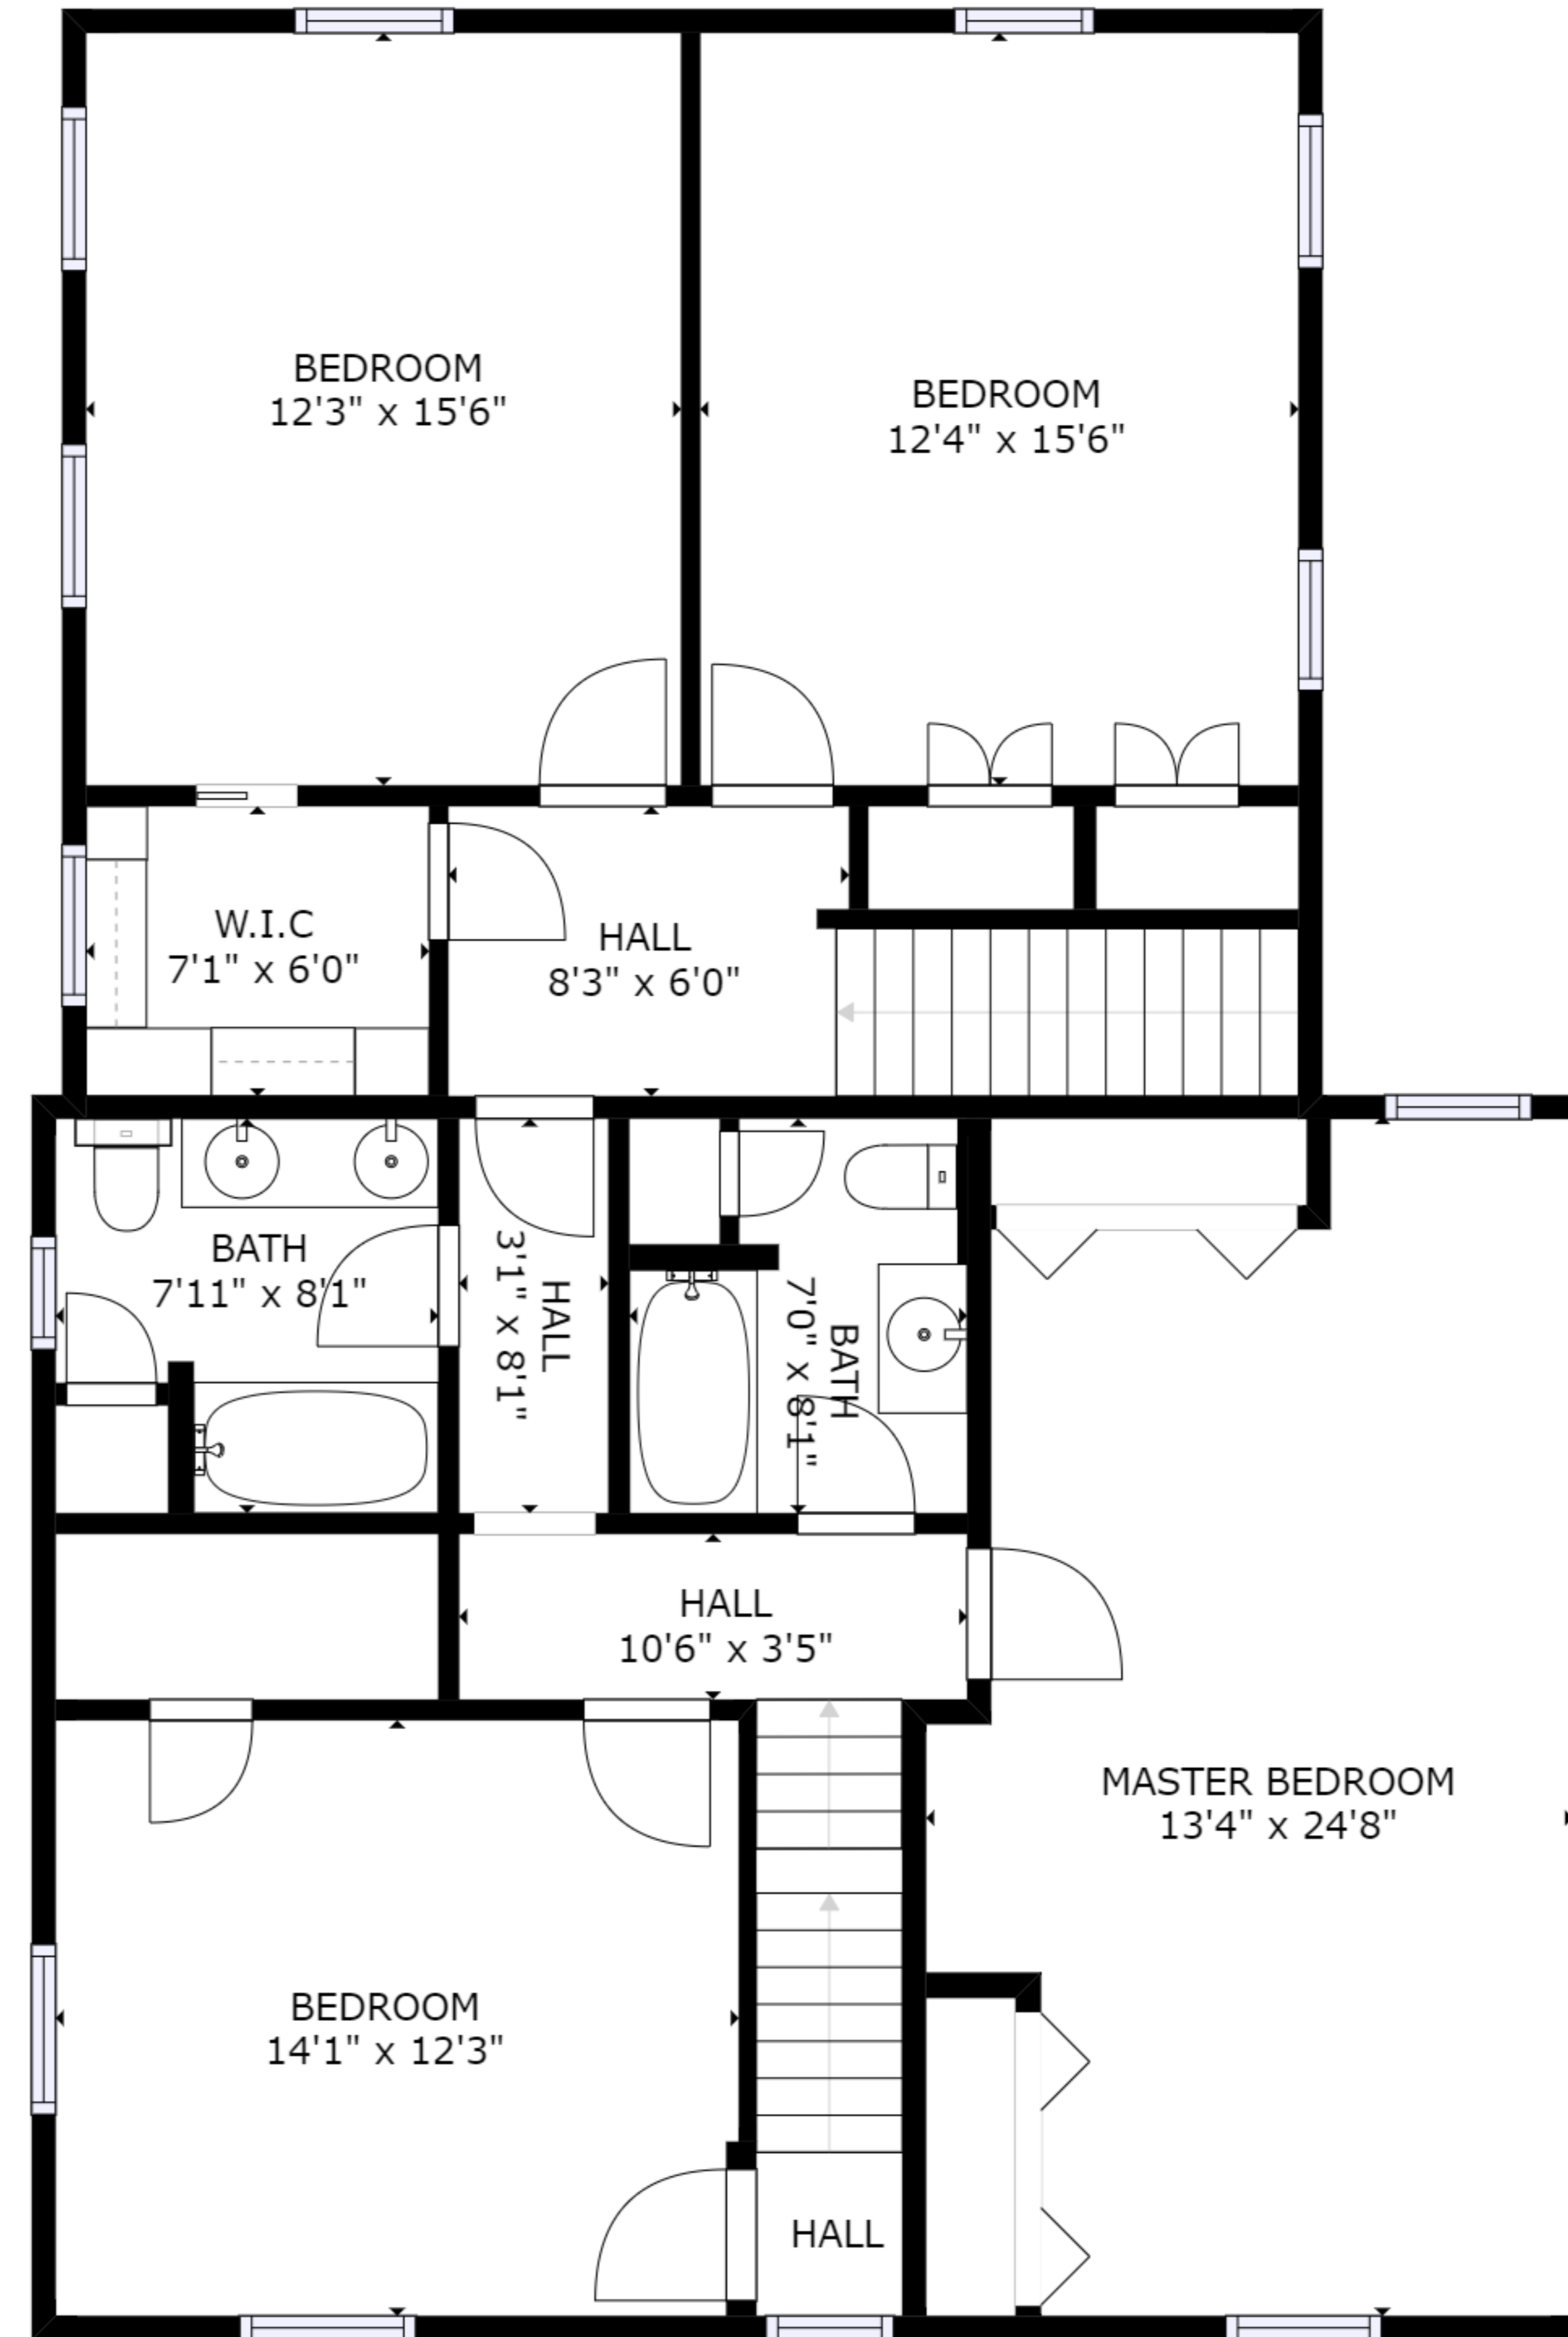

FLOOR 1

FLOOR 2

GROSS INTERNAL AREA  
 FLOOR 1: 1358 sq ft, FLOOR 2: 1328 sq ft  
 TOTAL: 2686 sq ft  
 SIZES AND DIMENSIONS ARE APPROXIMATE, ACTUAL MAY VARY.