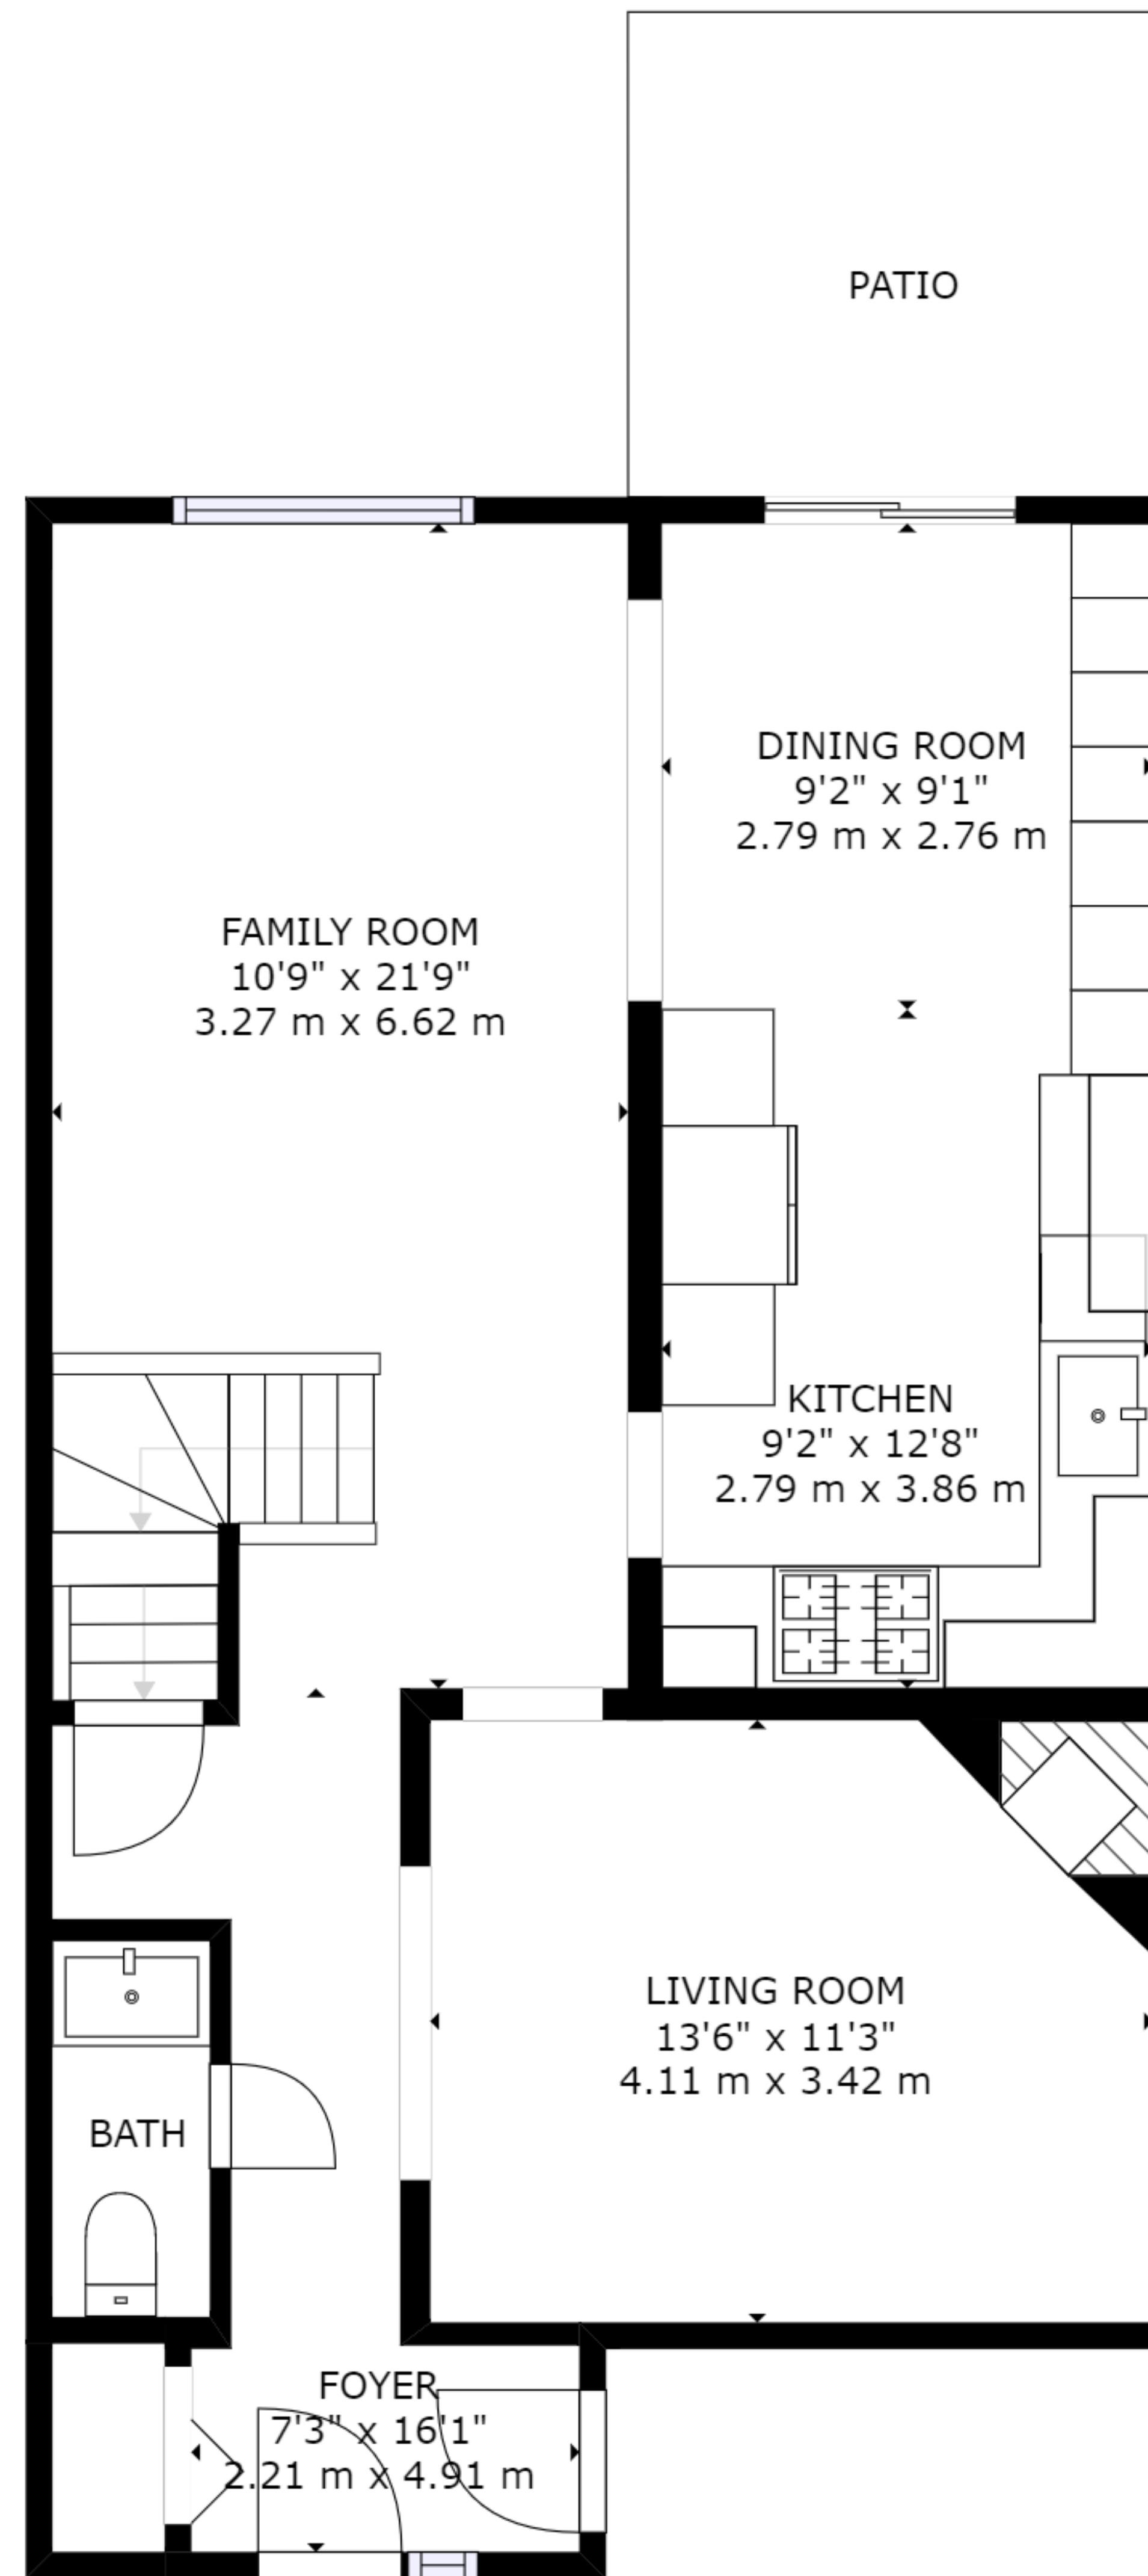

FLOOR 1

FLOOR 2

FLOOR 3

GROSS INTERNAL AREA
 FLOOR 1: 666 sq ft, 62 m², FLOOR 2: 730 sq ft, 68 m²
 FLOOR 3: 678 sq ft, 63 m²
 TOTAL: 2074 sq ft, 193 m²
 SIZES AND DIMENSIONS ARE APPROXIMATE, ACTUAL MAY VARY.