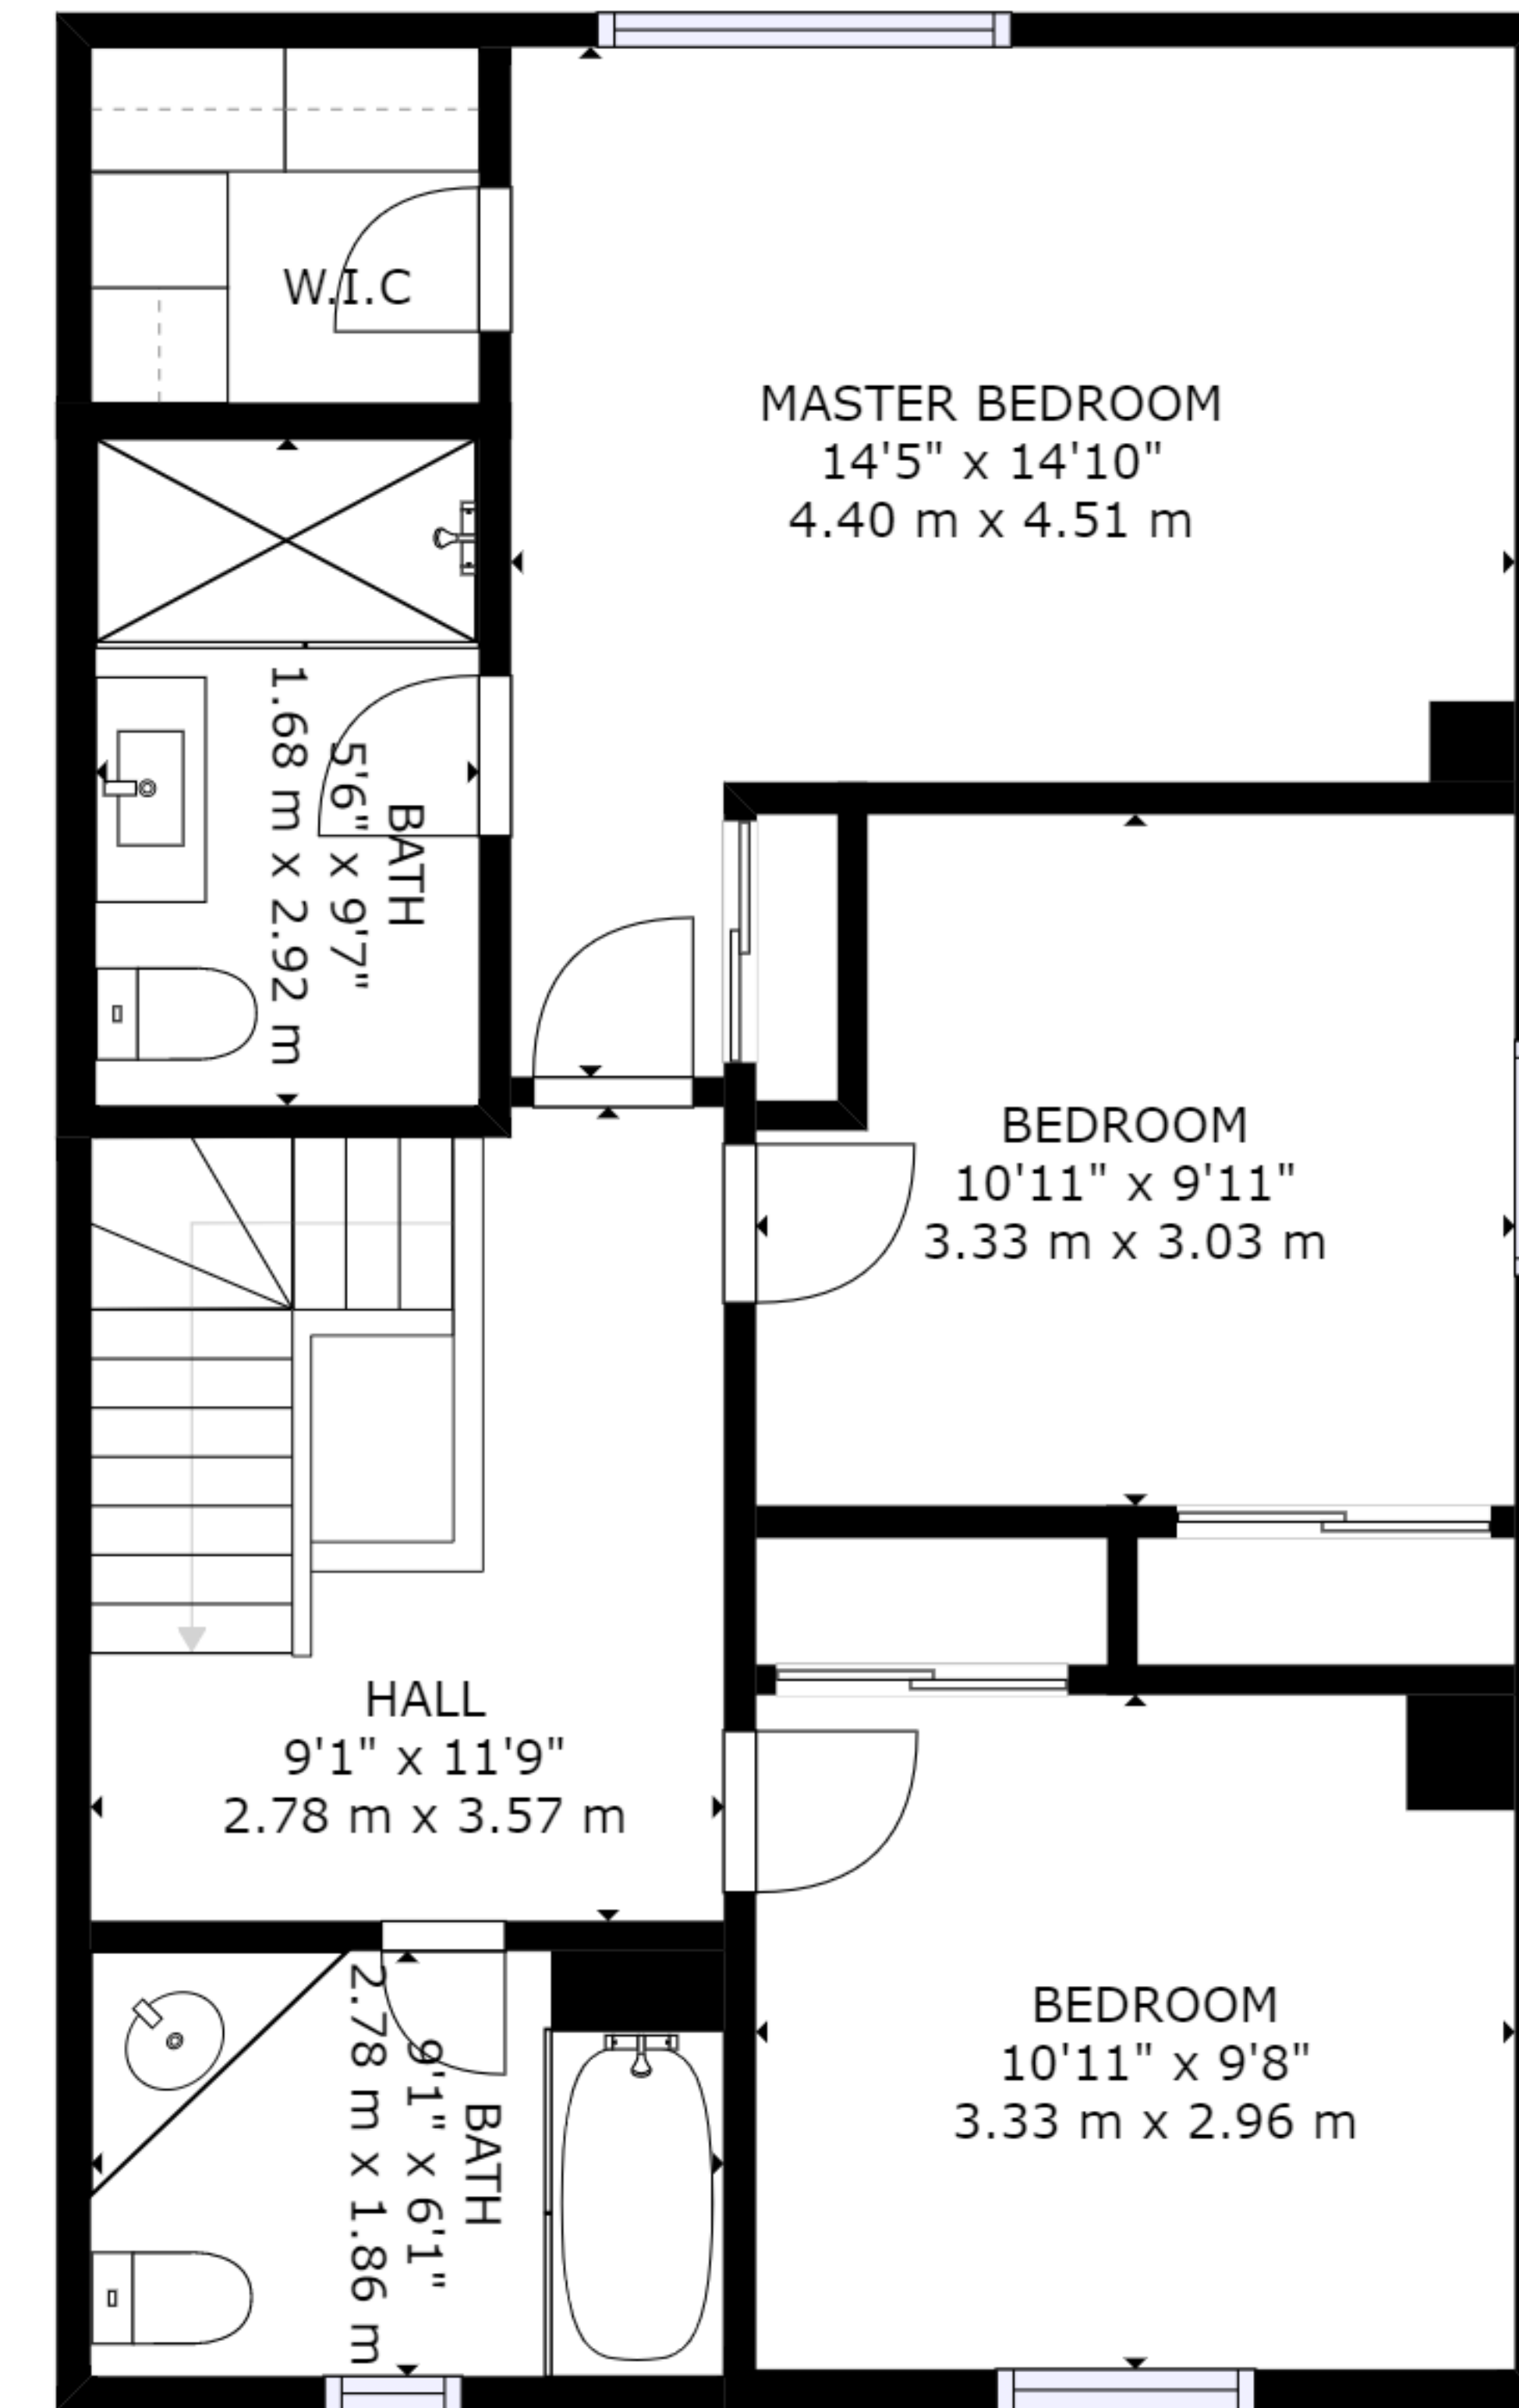

FLOOR 1

FLOOR 2

FLOOR 3

GROSS INTERNAL AREA
 FLOOR 1: 666 sq ft, 62 m², FLOOR 2: 730 sq ft, 68 m²
 FLOOR 3: 678 sq ft, 63 m²
 TOTAL: 2074 sq ft, 193 m²
 SIZES AND DIMENSIONS ARE APPROXIMATE, ACTUAL MAY VARY.