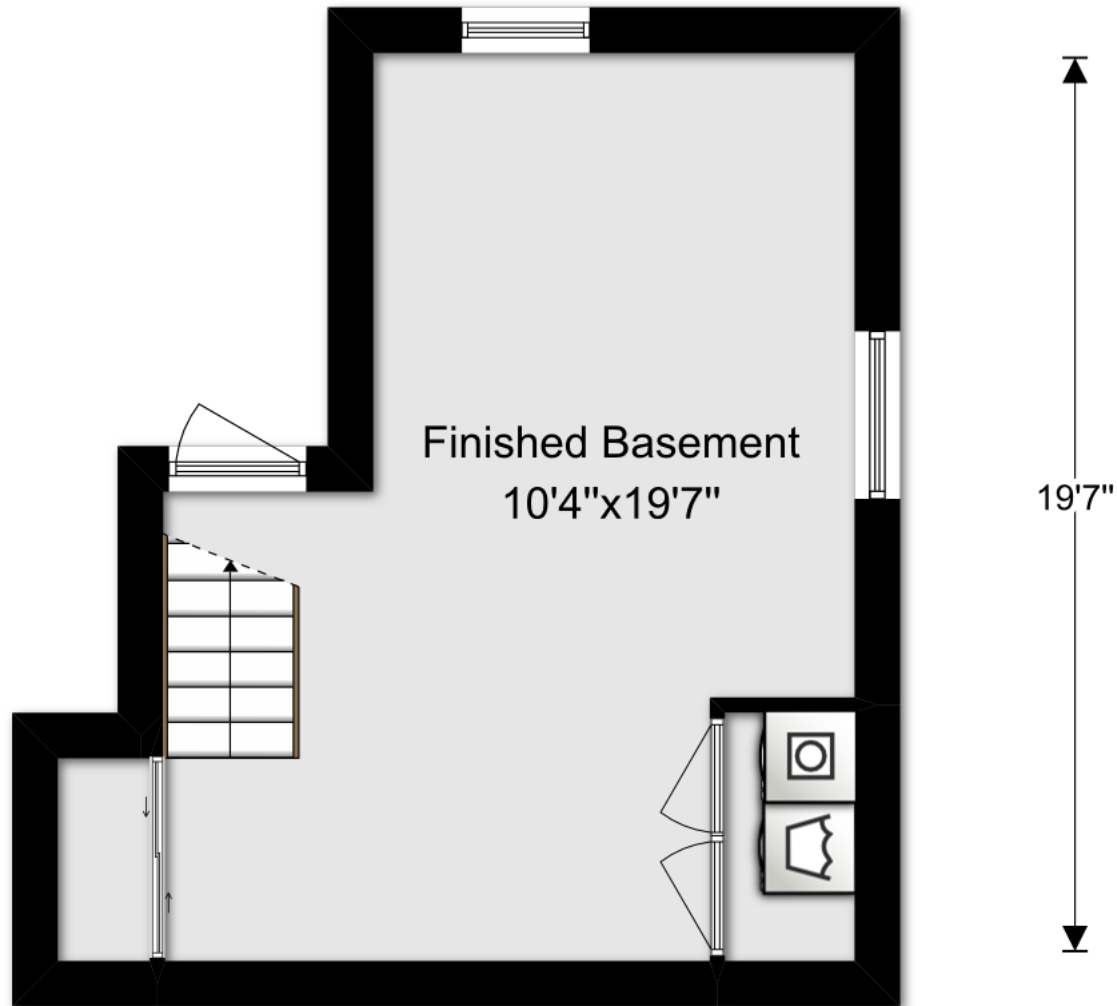

427 Eastwood Blvd, Centereach NY 11720

Basement

10'4"

Floor plans are intended to give a general indication of the layout.
The information is considered reliable not guaranteed as accurate or complete.