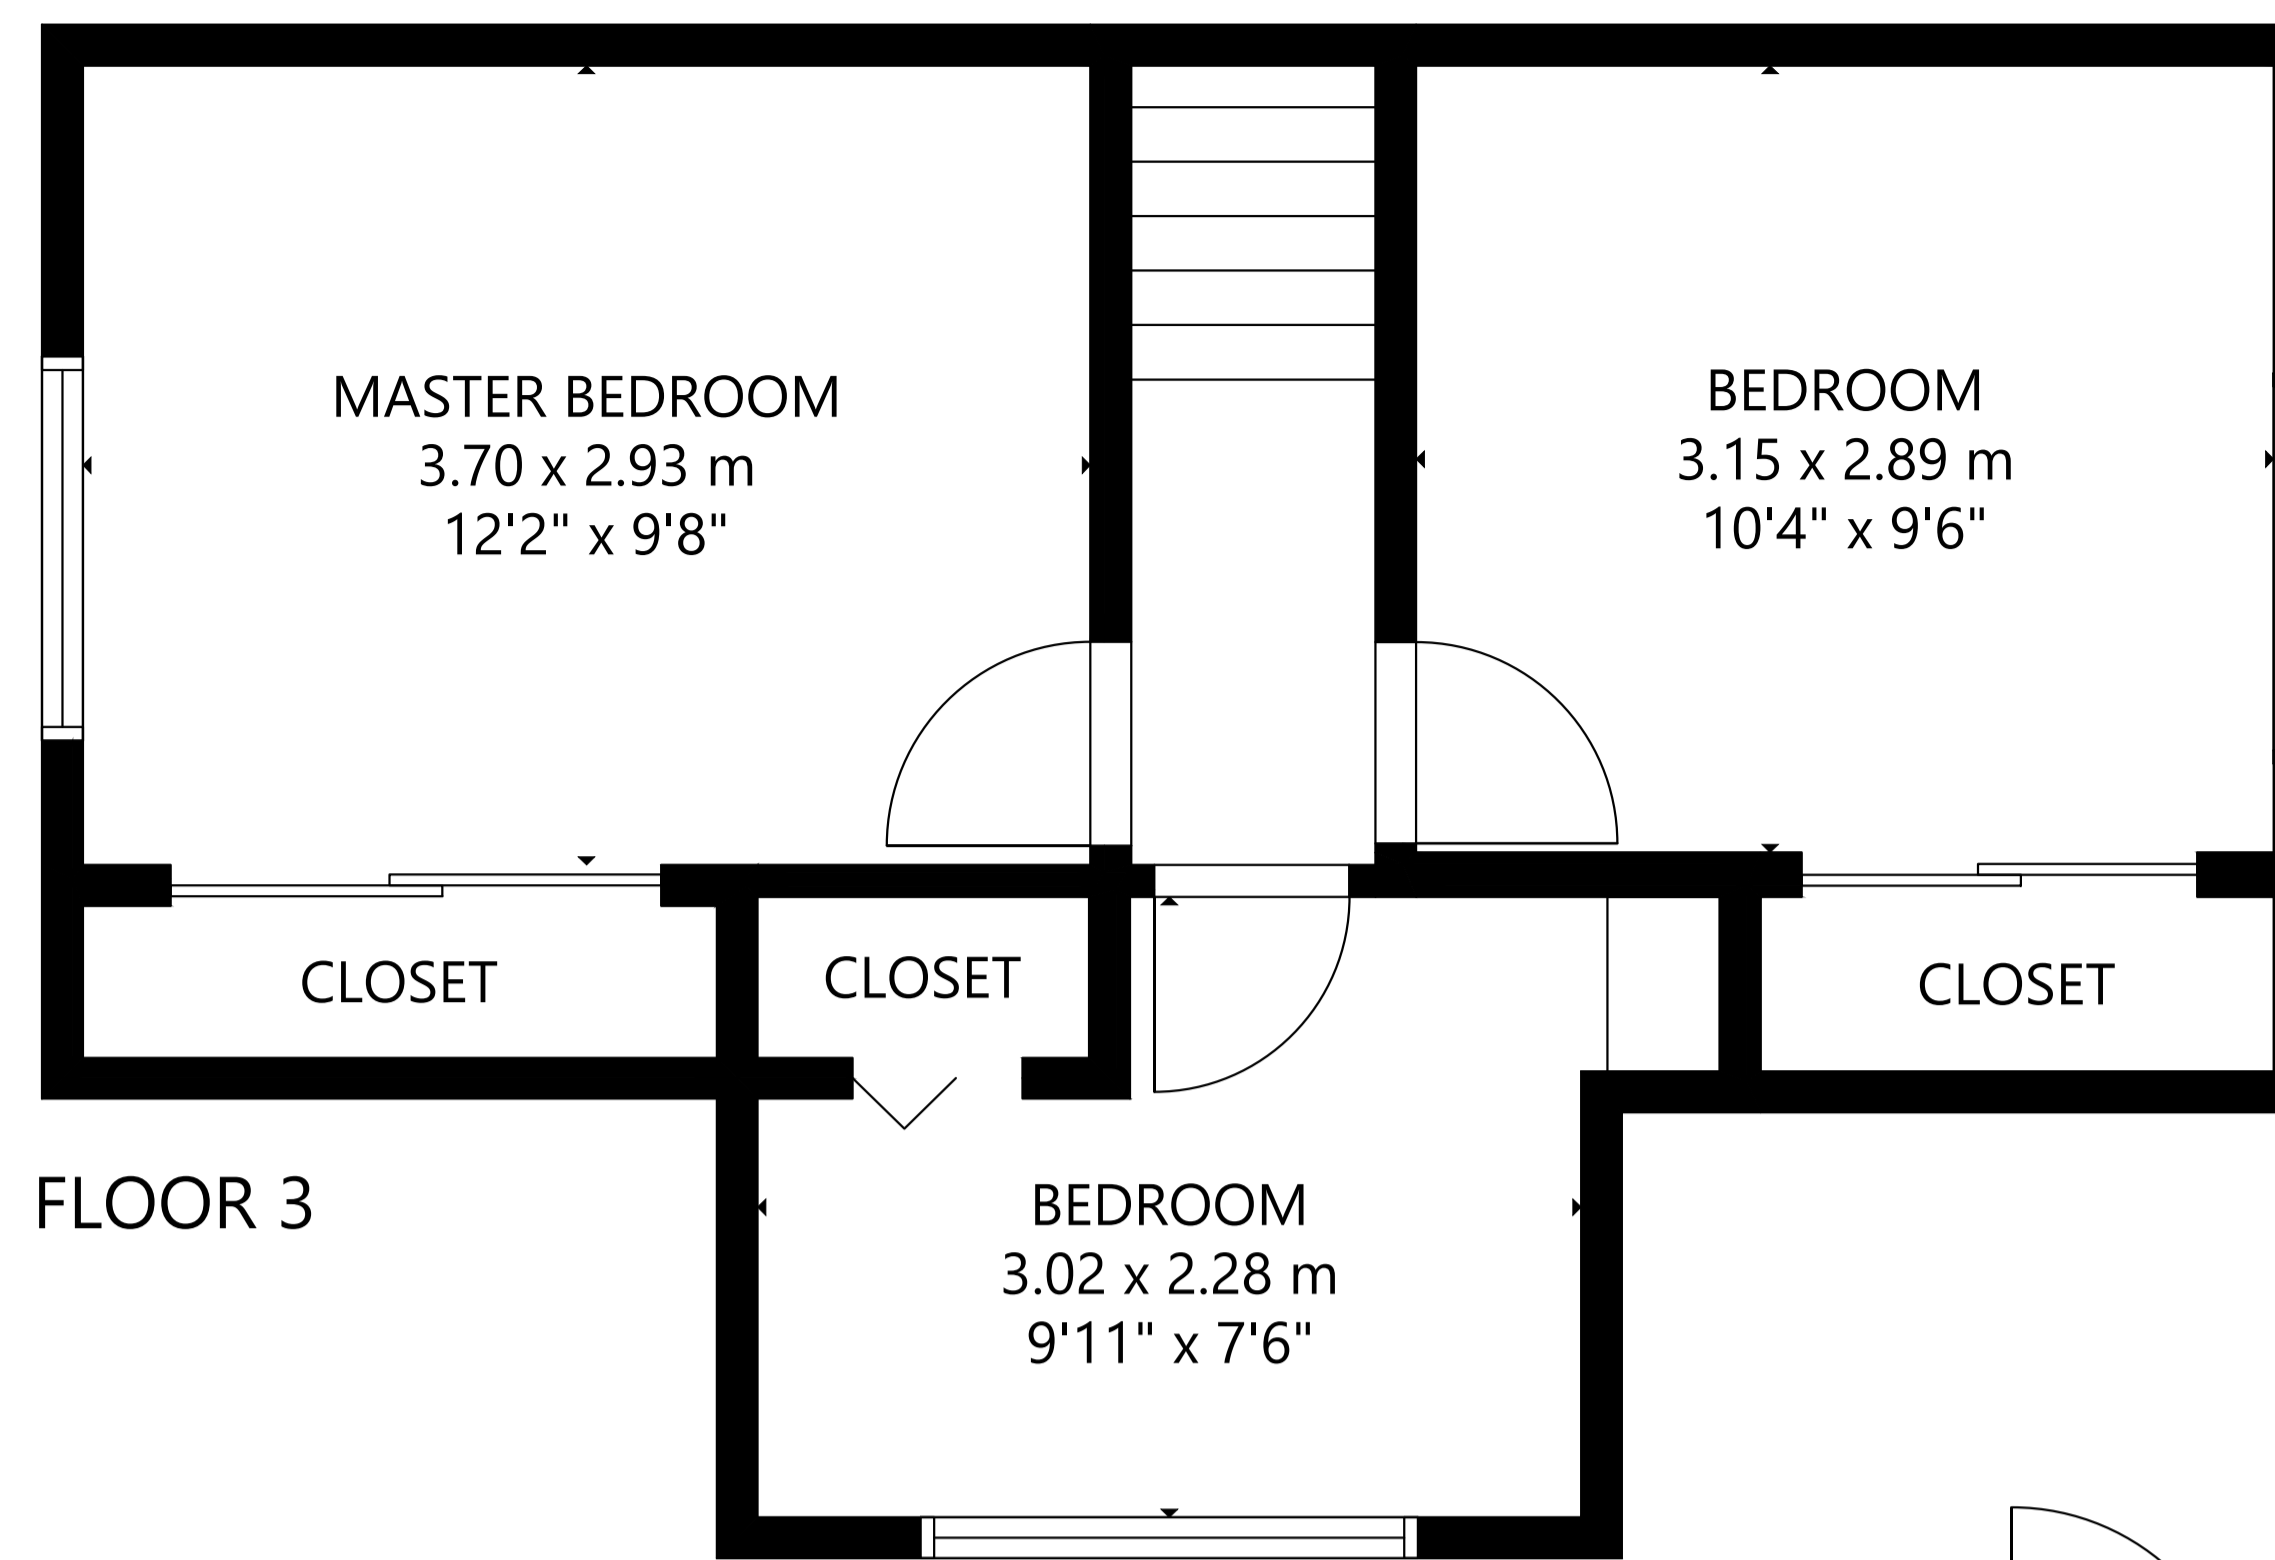

54 Gair Drive

GROSS INTERNAL AREA
 TOTAL: 1,553 sq ft/ 145 m²
 FLOOR 1: 580 sq ft/ 54 m², FLOOR 2: 601 sq ft/ 56 m²
 FLOOR 3: 372 sq ft/ 35 m²
 SIZE AND DIMENSIONS ARE APPROXIMATE, ACTUAL MAY VARY.