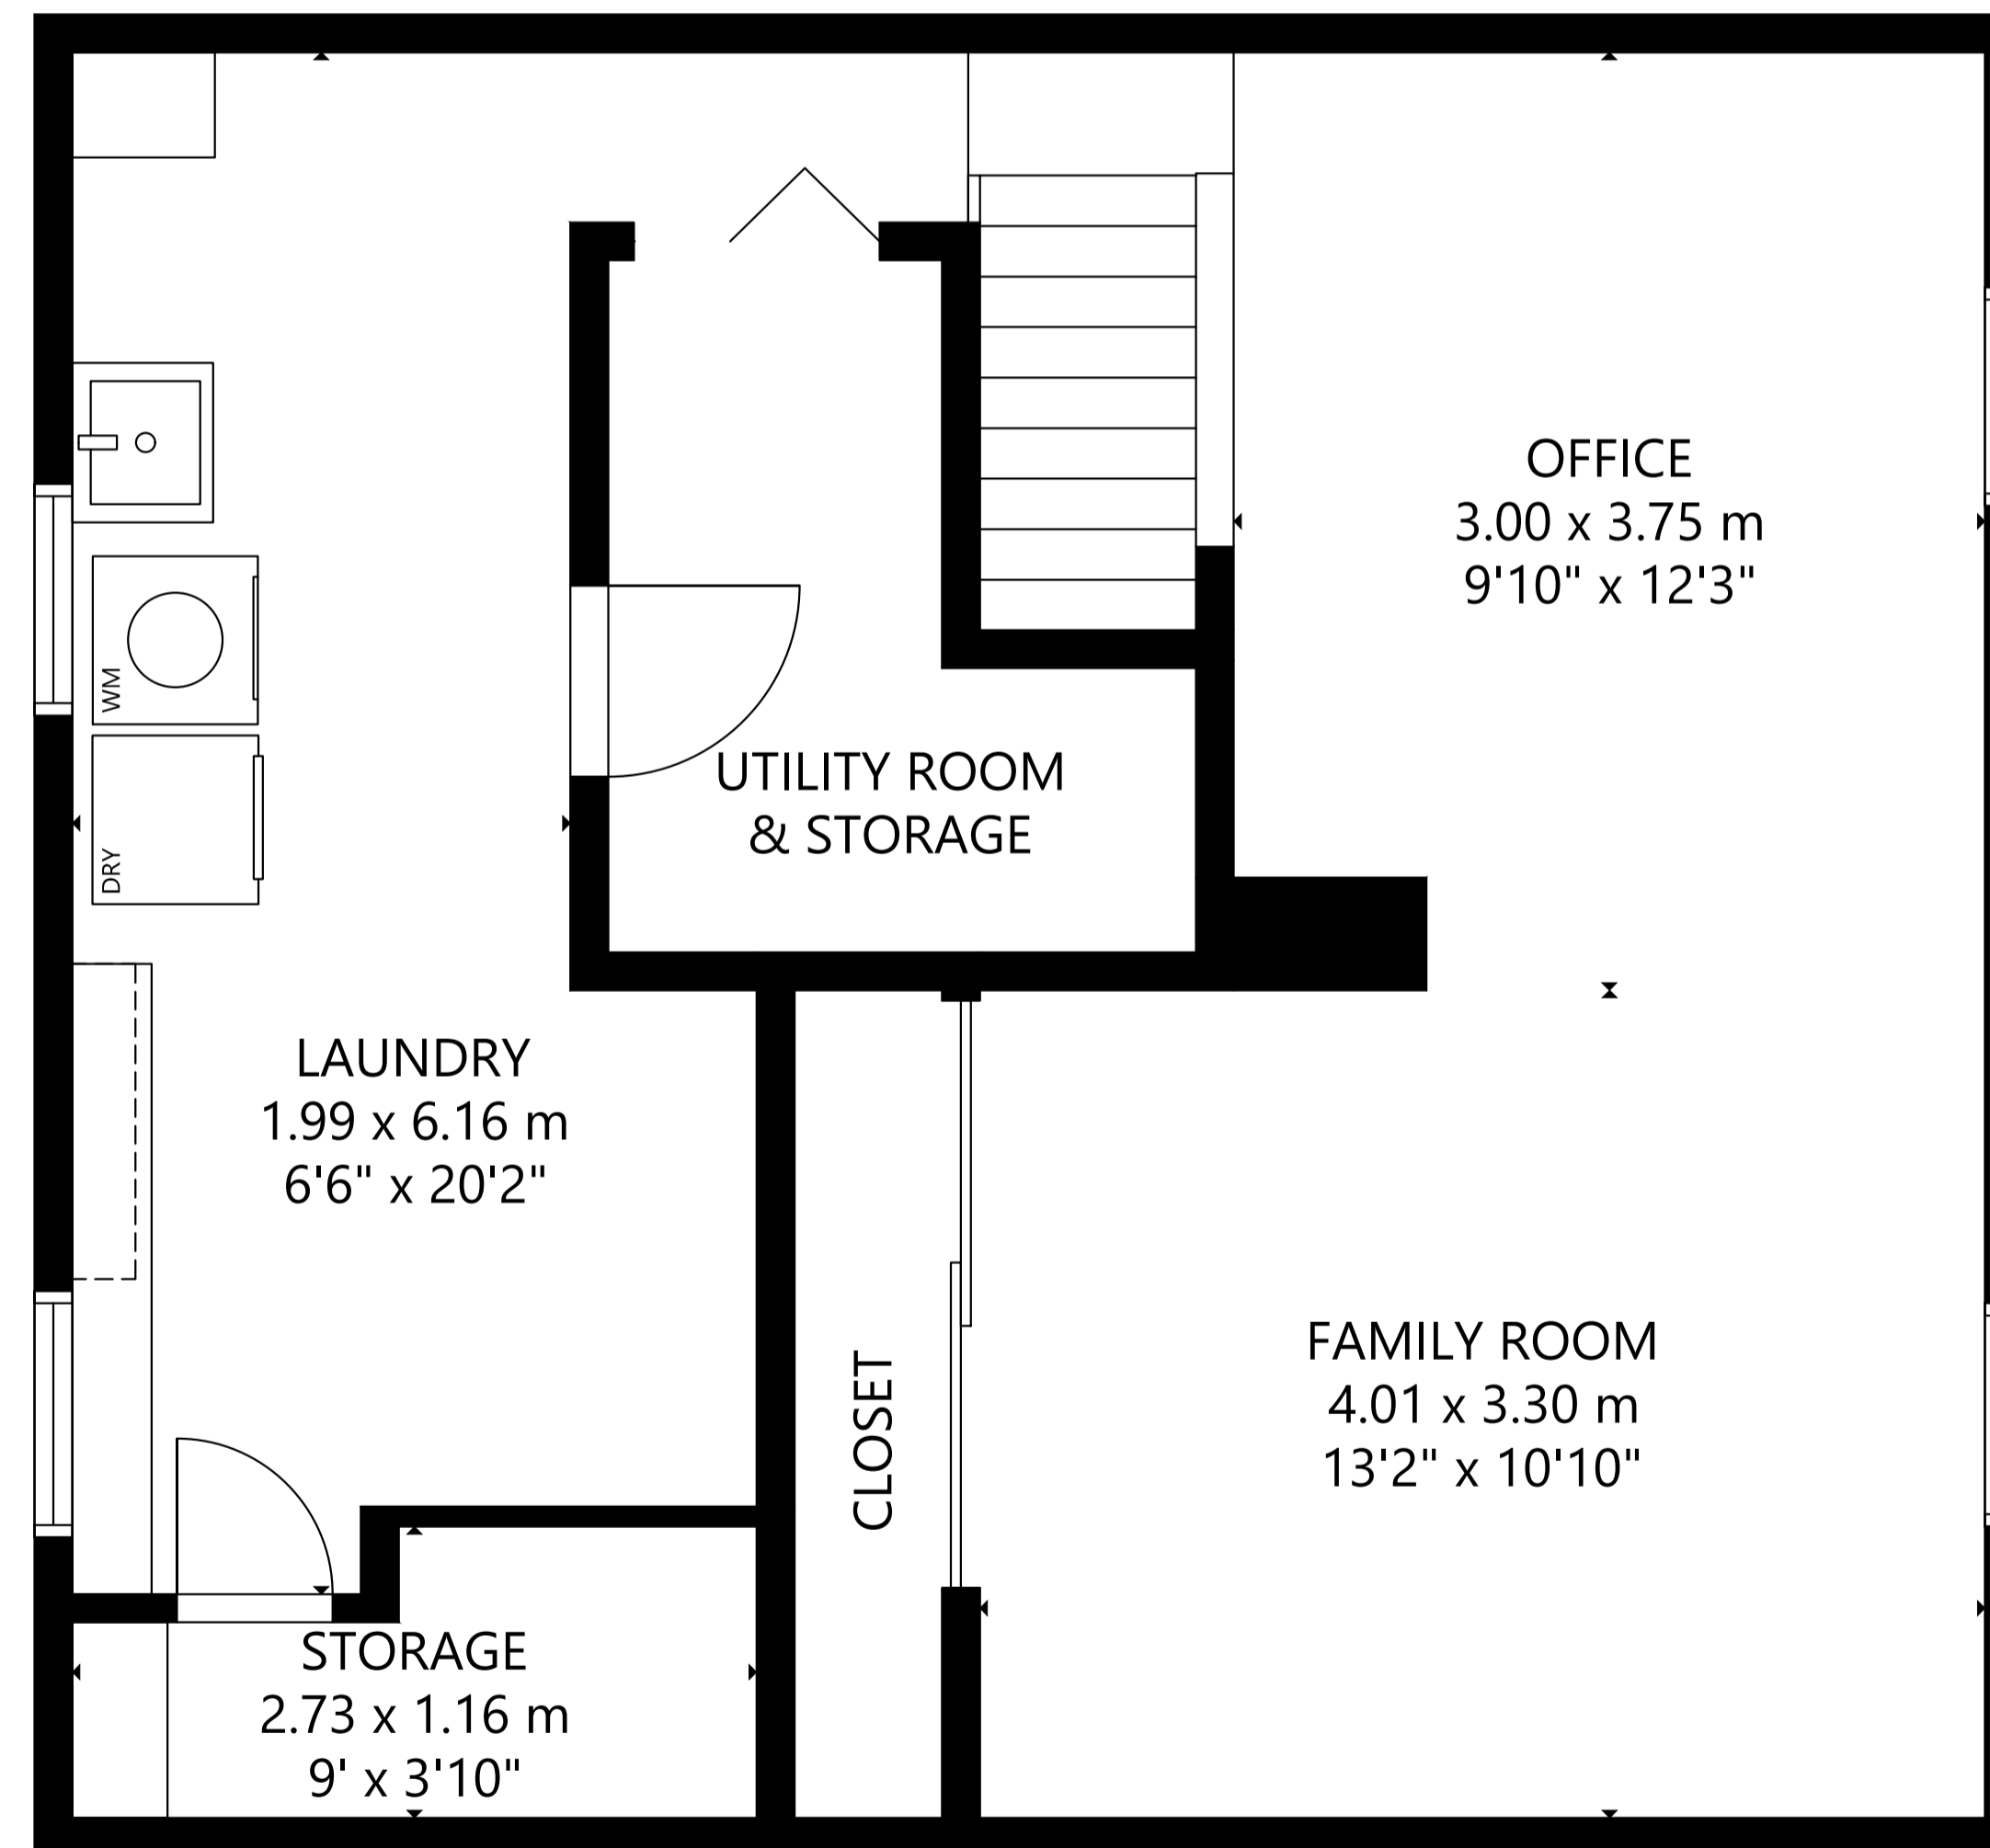

54 Gair Drive

GROSS INTERNAL AREA
 TOTAL: 1,553 sq ft/ 145 m²
 FLOOR 1: 580 sq ft/ 54 m², FLOOR 2: 601 sq ft/ 56 m²
 FLOOR 3: 372 sq ft/ 35 m²
 SIZE AND DIMENSIONS ARE APPROXIMATE, ACTUAL MAY VARY.