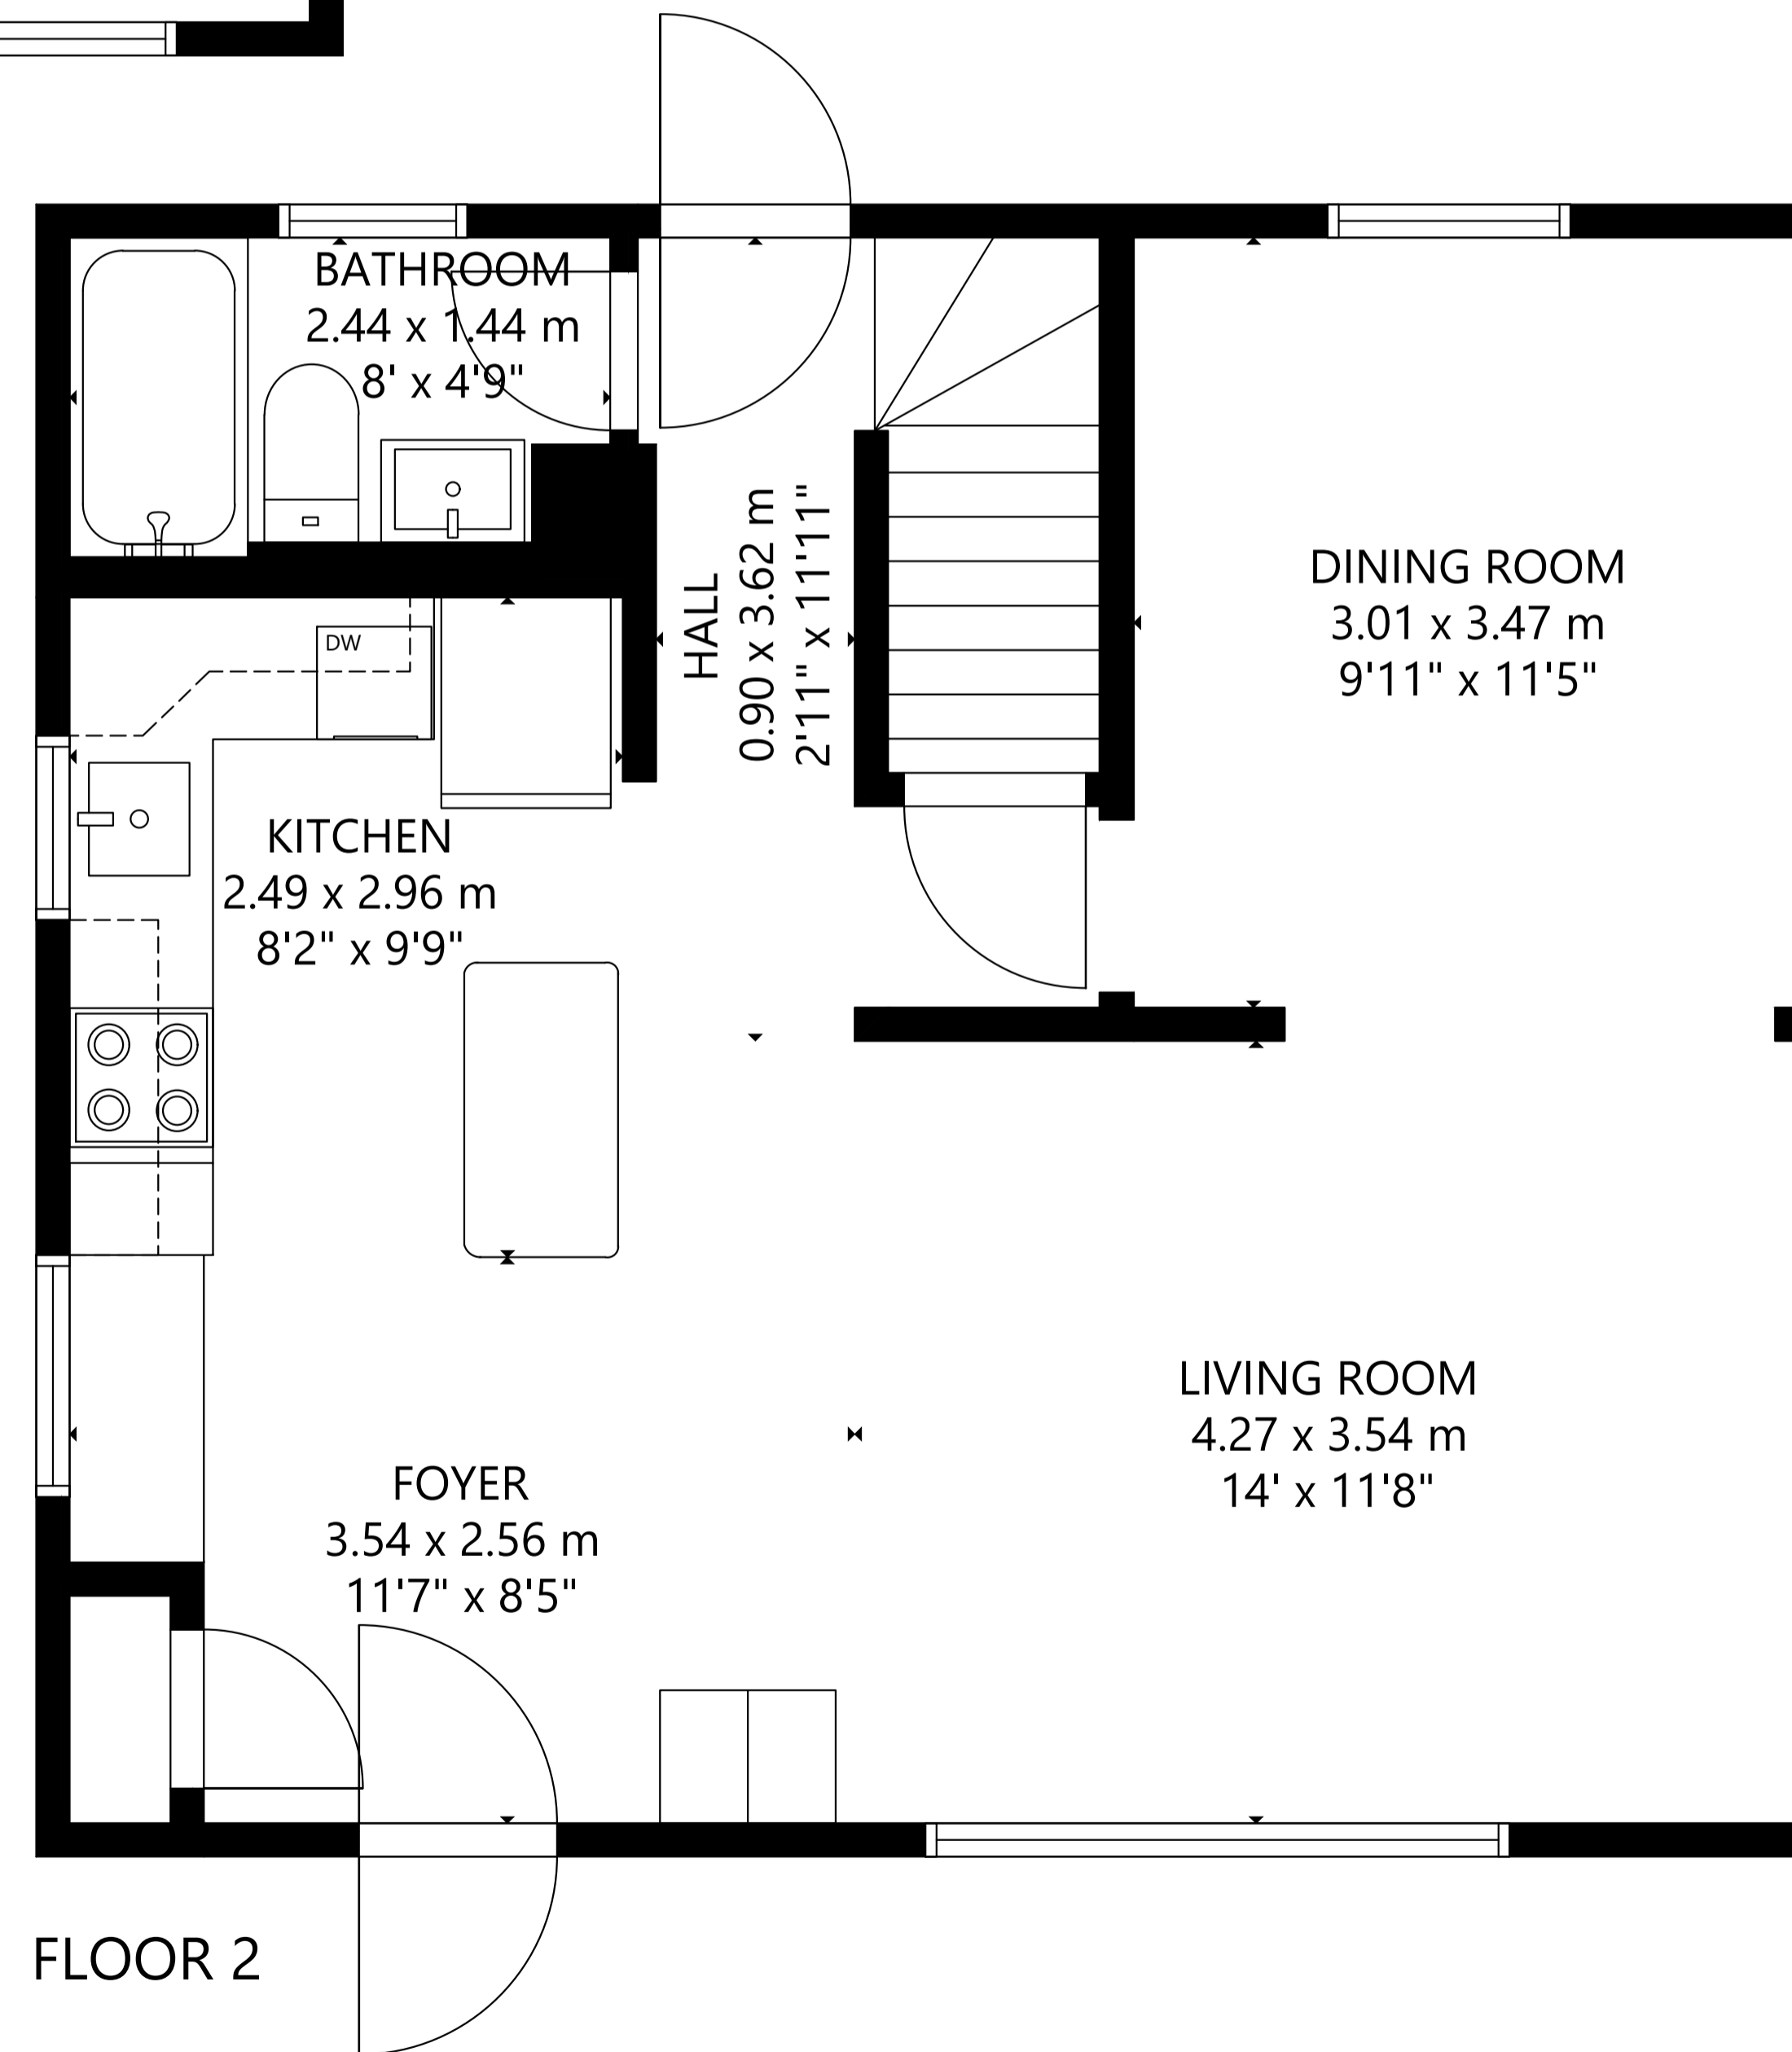

54 Gair Drive

GROSS INTERNAL AREA
 TOTAL: 1,553 sq ft/ 145 m²
 FLOOR 1: 580 sq ft/ 54 m², FLOOR 2: 601 sq ft/ 56 m²
 FLOOR 3: 372 sq ft/ 35 m²
 SIZE AND DIMENSIONS ARE APPROXIMATE, ACTUAL MAY VARY.