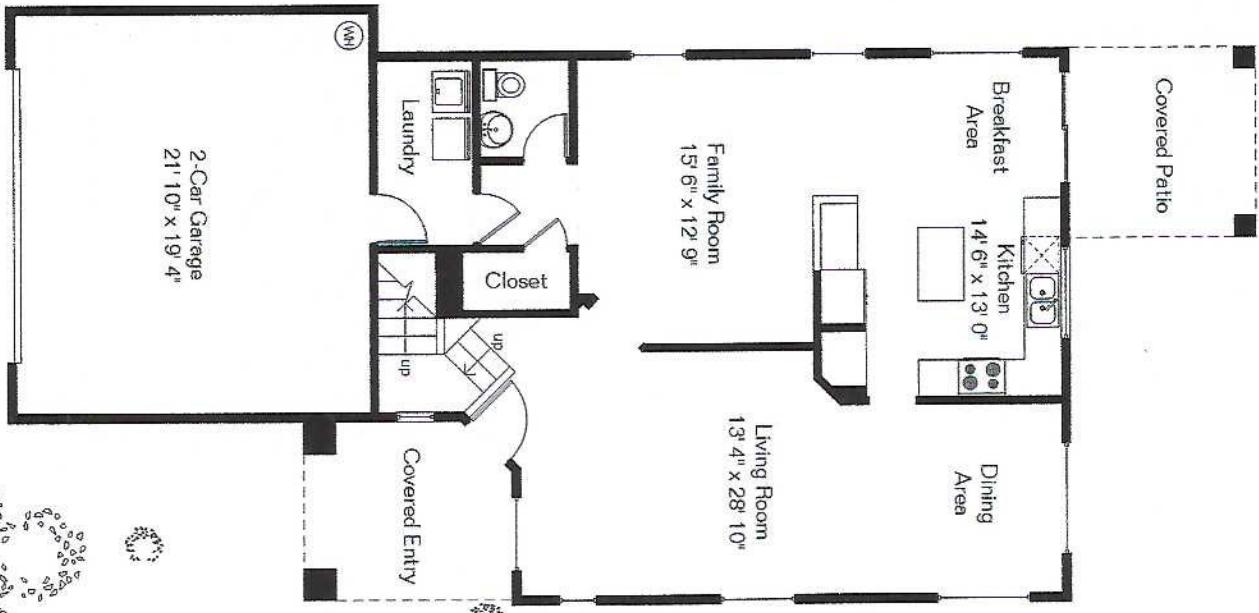

The square footages and room size information are deemed to be reliable but are not guaranteed and should be independently verified. This drawing is for marketing purposes only.

# 939 E Mission Dr

1st Floor 1,074 Sq Ft  
 2nd Floor 1,376 Sq Ft  
**Total Living Area 2,450 Sq Ft**  
**Garage 449 Sq Ft**

Site Visit June 2021  
 0 ft 6 ft 10 ft 20 ft  
 Copyright 2021 Floor Plans First! LLC  
 All Rights Reserved.