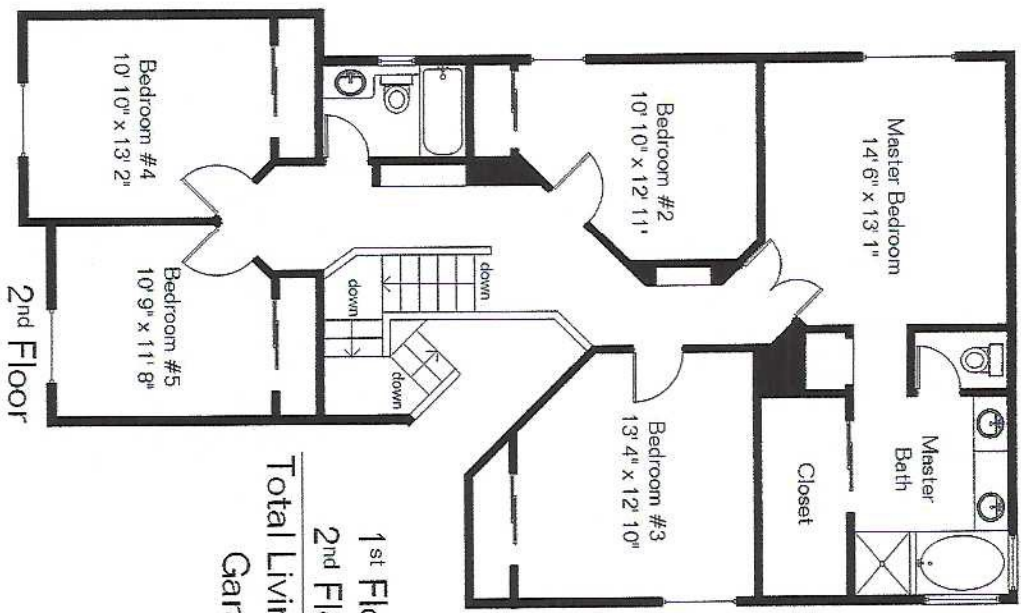

The square footages and room size information are deemed to be reliable but are not guaranteed and should be independently verified. This drawing is for marketing purposes only.

# 939 E Mission Dr

1st Floor 1,074 Sq Ft  
 2nd Floor 1,376 Sq Ft  
**Total Living Area 2,450 Sq Ft**  
**Garage 449 Sq Ft**

Site Visit June 2021  
 0 ft 6 ft 10 ft 20 ft  
 Copyright 2021 Floor Plans First! LLC  
 All Rights Reserved.