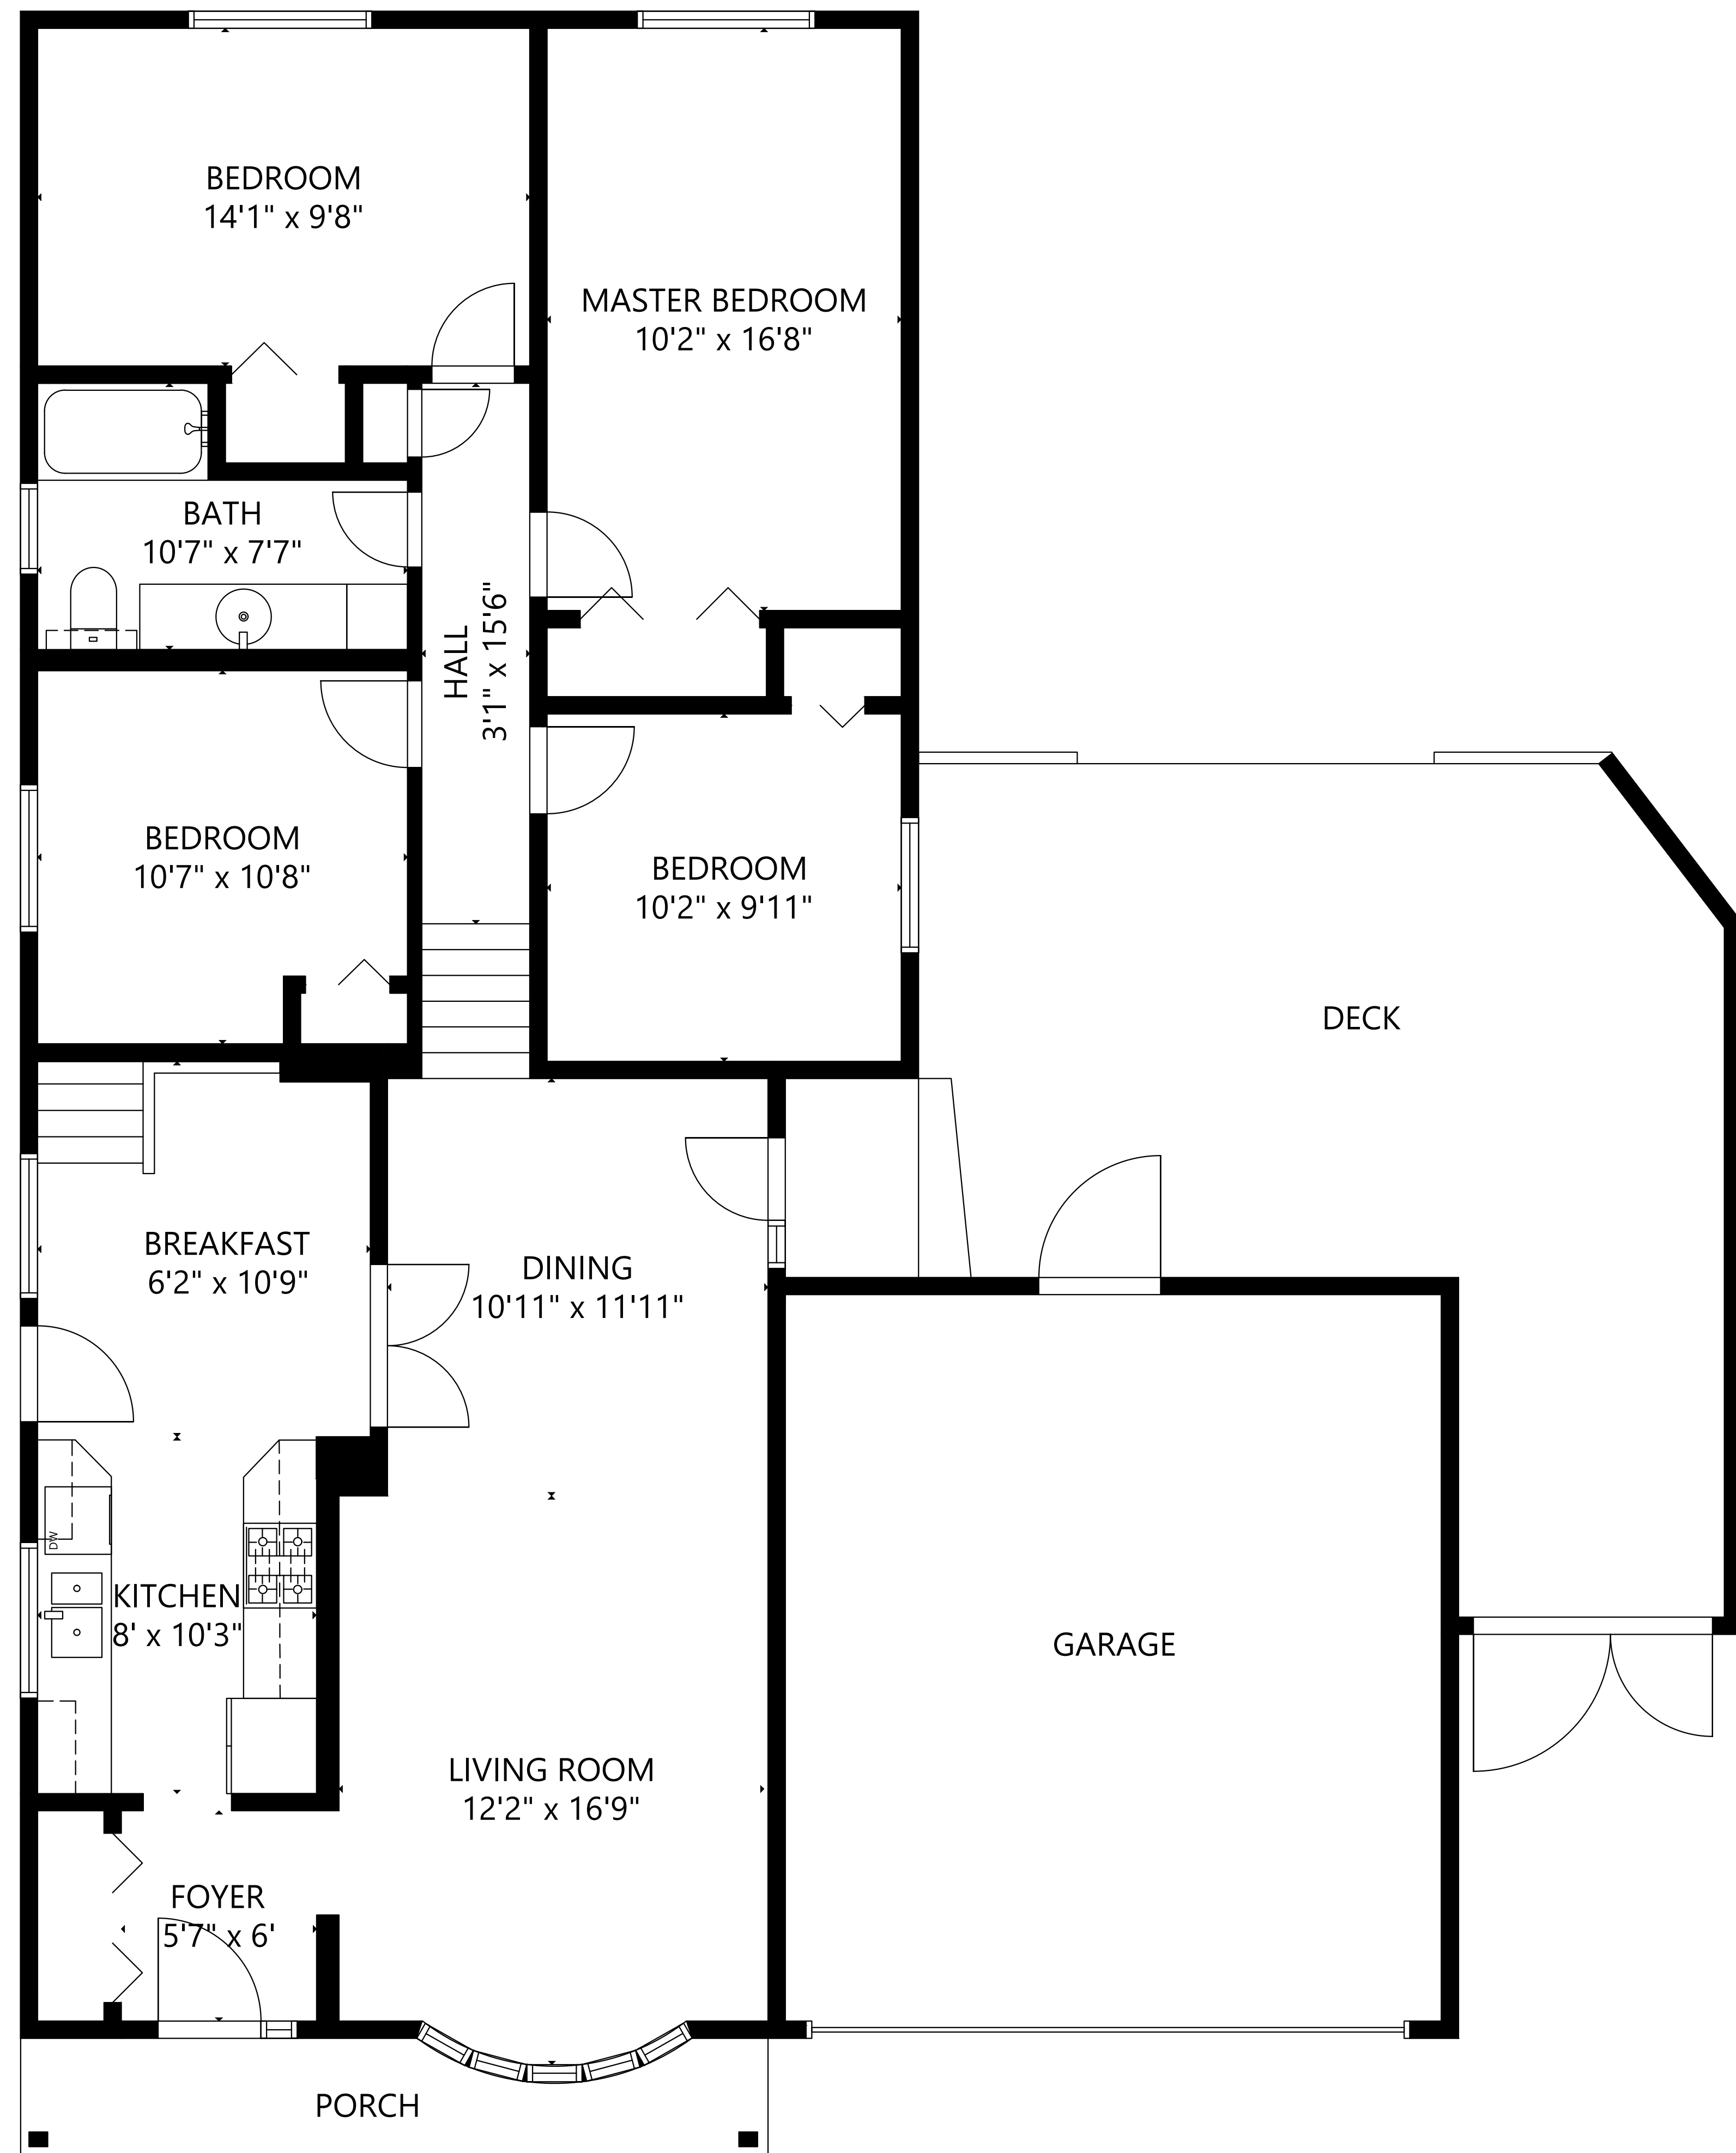

FLOOR 1

FLOOR 2

GROSS INTERNAL AREA
 TOTAL: 2,609 sq ft.
 FLOOR 1: 1,299 sq ft, FLOOR 2: 1,310 sq ft.
 SIZE AND DIMENSIONS ARE APPROXIMATE, ACTUAL MAY VARY.