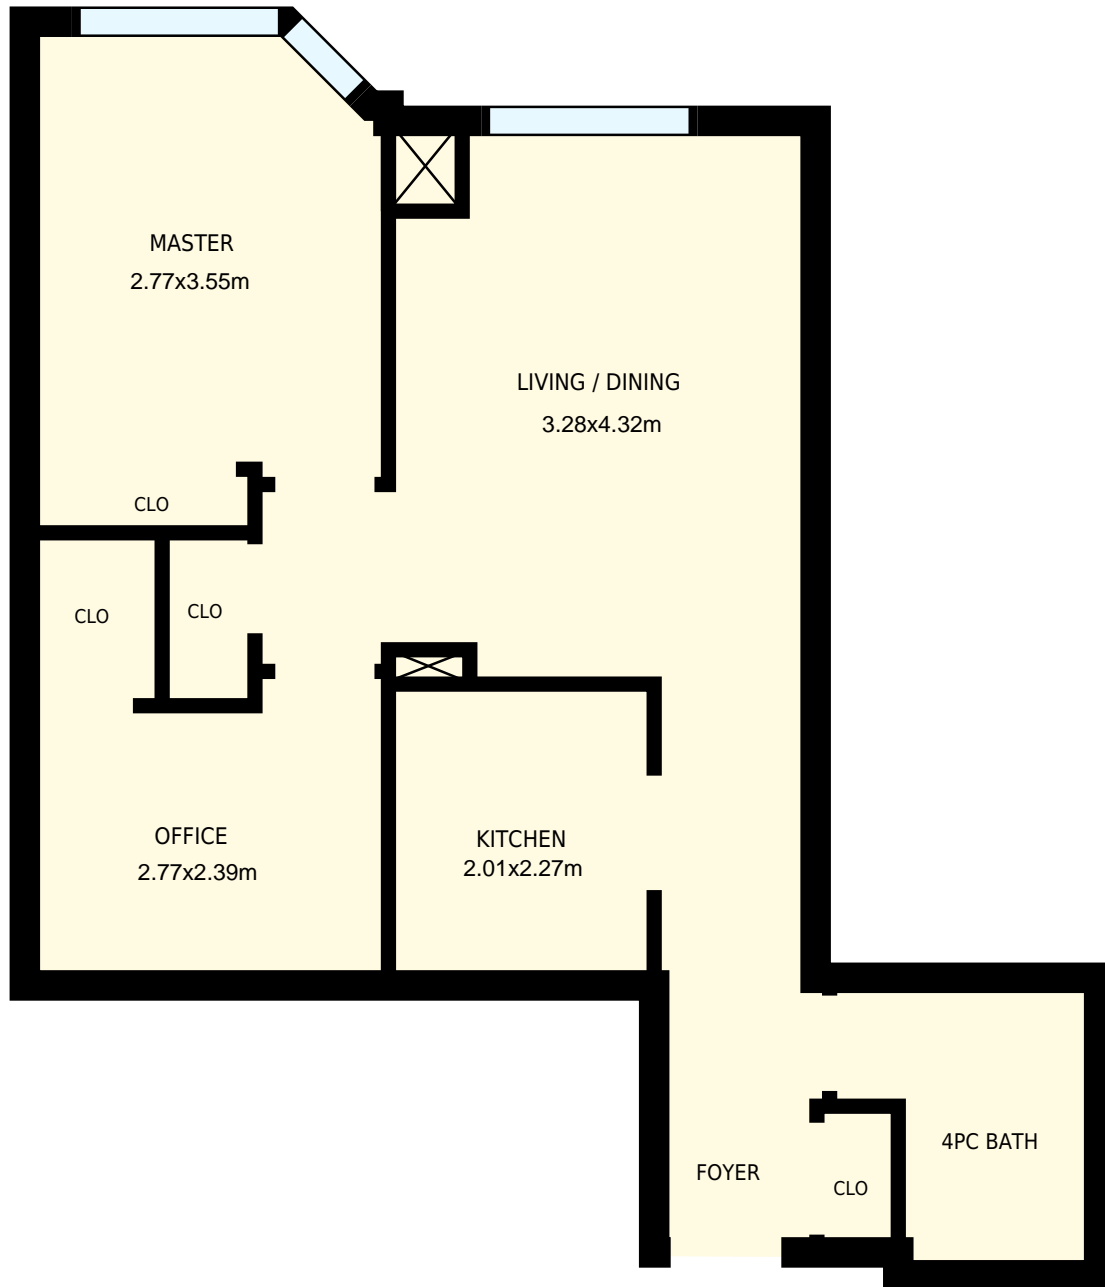

901 1 Lee Centre Dr, Toronto, ON

Total Exterior Area Above Grade 58 m²

Main floor
Exterior Area 58 m²

All rooms dimensions and floor areas must be considered approximate and are subject to independent verification. For method of measurement please see <https://youriguide.com/measure/>.

PREPARED FOR:

901 1 Lee Centre Dr, Toronto, ON

PREPARED FOR:

Main floor

Interior Area
Exterior Area

51 m²
58 m²

 Included Area

PREPARED ON:
Oct, 2016

All rooms dimensions and floor areas must be considered approximate and are subject to independent verification. For method of measurement please see <https://youriguide.com/measure/>.