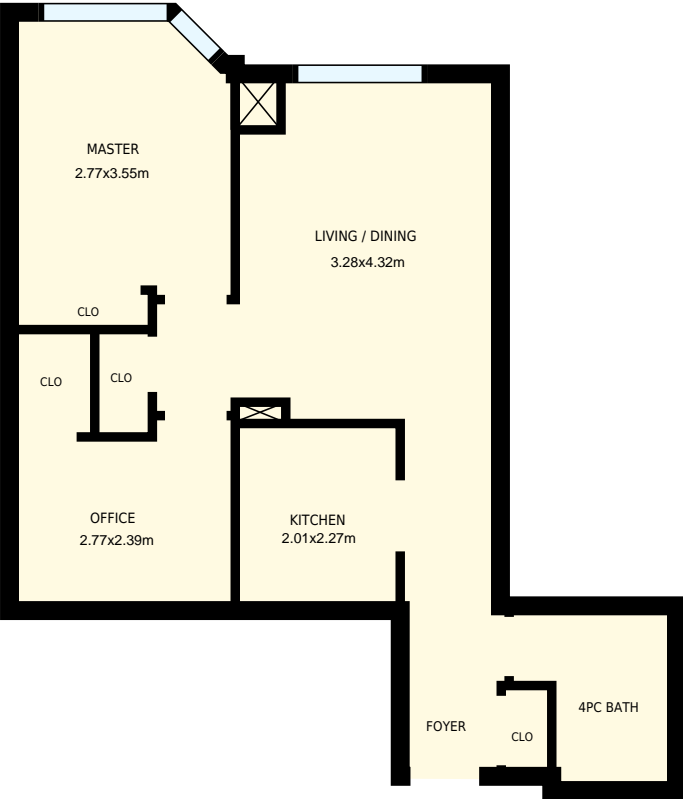

901 1 Lee Centre Dr, Toronto, ON

Total Exterior Area Above Grade 58 m²

Main floor
Exterior Area 58 m²

All rooms dimensions and floor areas must be considered approximate and are subject to independent verification. For method of measurement please see <https://youriguide.com/measure/>.

PREPARED FOR:

901 1 Lee Centre Dr, Toronto, ON

PREPARED FOR:

Main floor

Interior Area
Exterior Area

51 m²
58 m²

 Included Area

PREPARED ON:
Oct, 2016

All rooms dimensions and floor areas must be considered approximate and are subject to independent verification. For method of measurement please see <https://youriguide.com/measure/>.