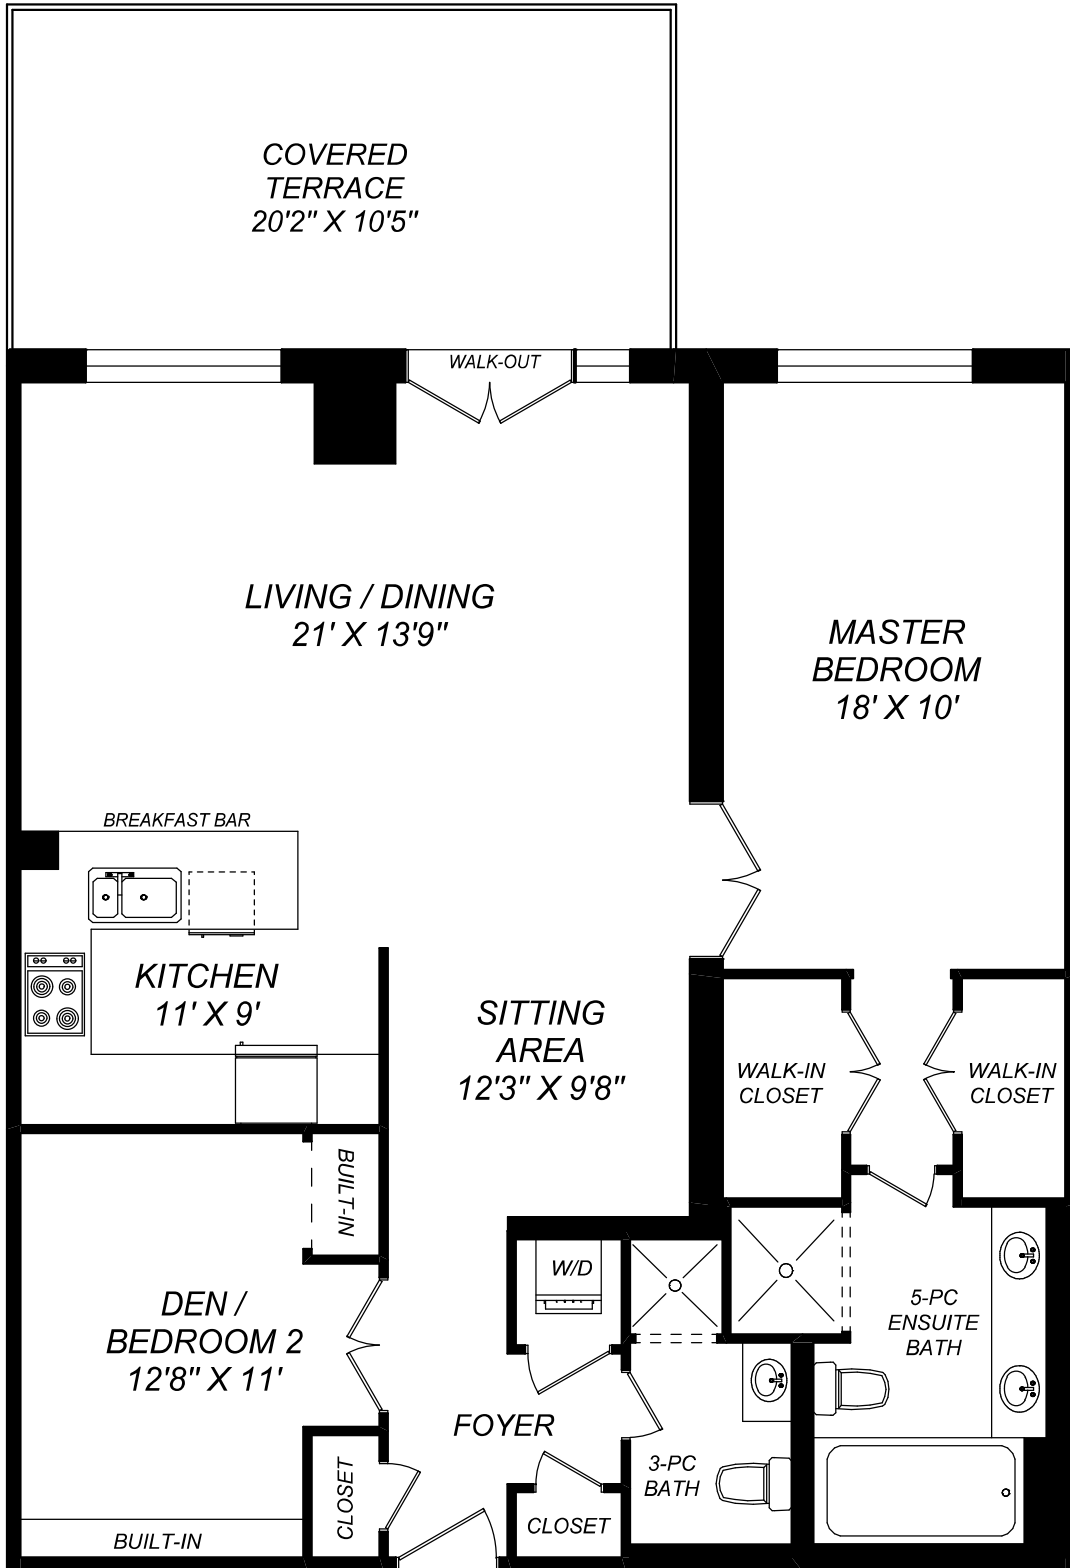

25 SCRIVENER SQUARE - SUITE 808

1206 SQUARE FEET
(CEILING HEIGHT : 9'-0")

truPlan

416 573 2096

E & O.E.

Floor plan may not be 100% accurate.