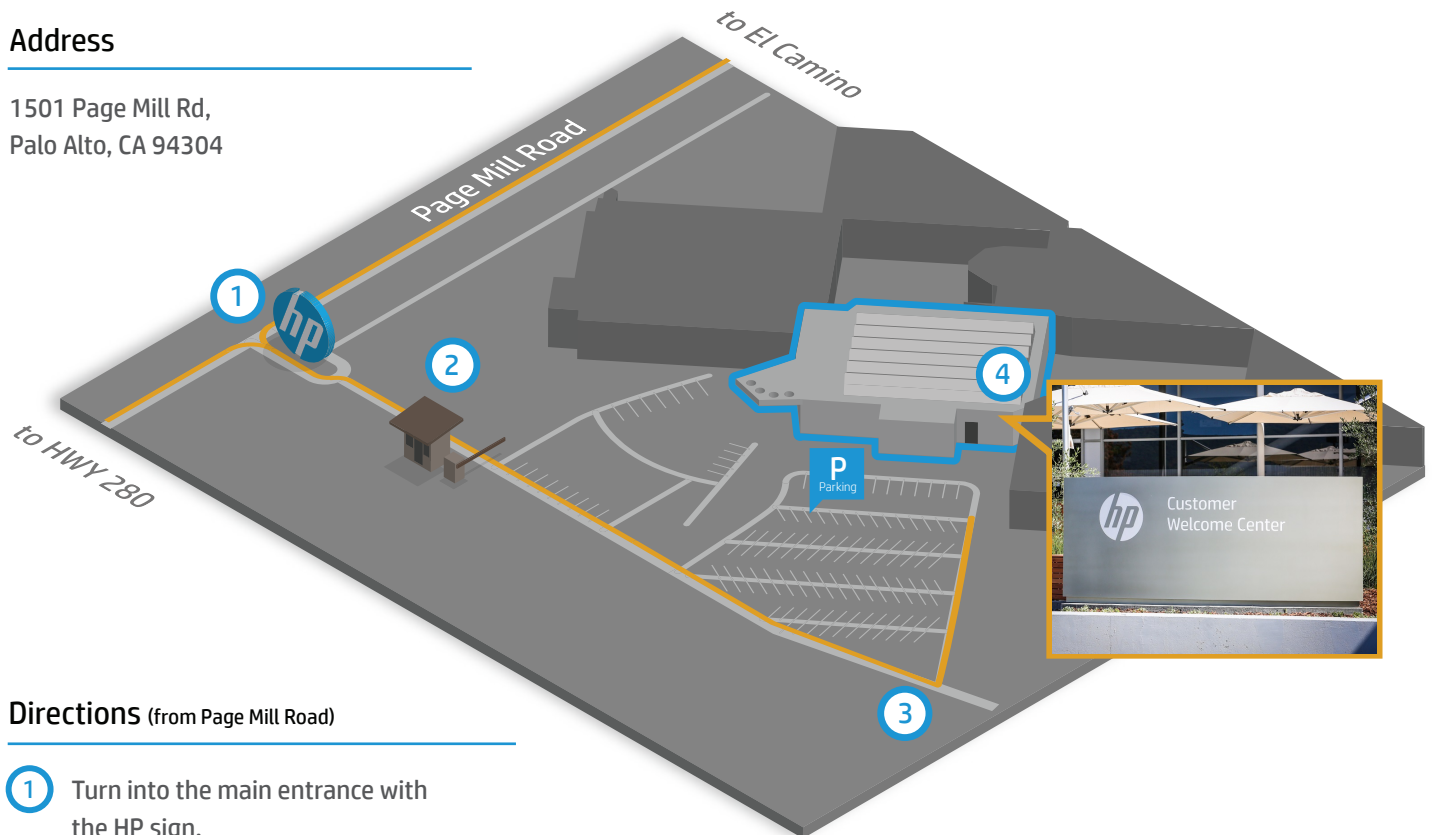

## Customer Welcome Center

### Address

---

1501 Page Mill Rd,  
Palo Alto, CA 94304

### Directions (from Page Mill Road)

---

- 1 Turn into the main entrance with the HP sign.
- 2 Drive past the security gate.
- 3 Keep driving and follow signs to the Customer Welcome Center building on the left.
- 4 Park in dedicated parking in front of the building. The Customer Welcome Center entrance is just to the right of the office garden.

Or click [here for maps directions](#)