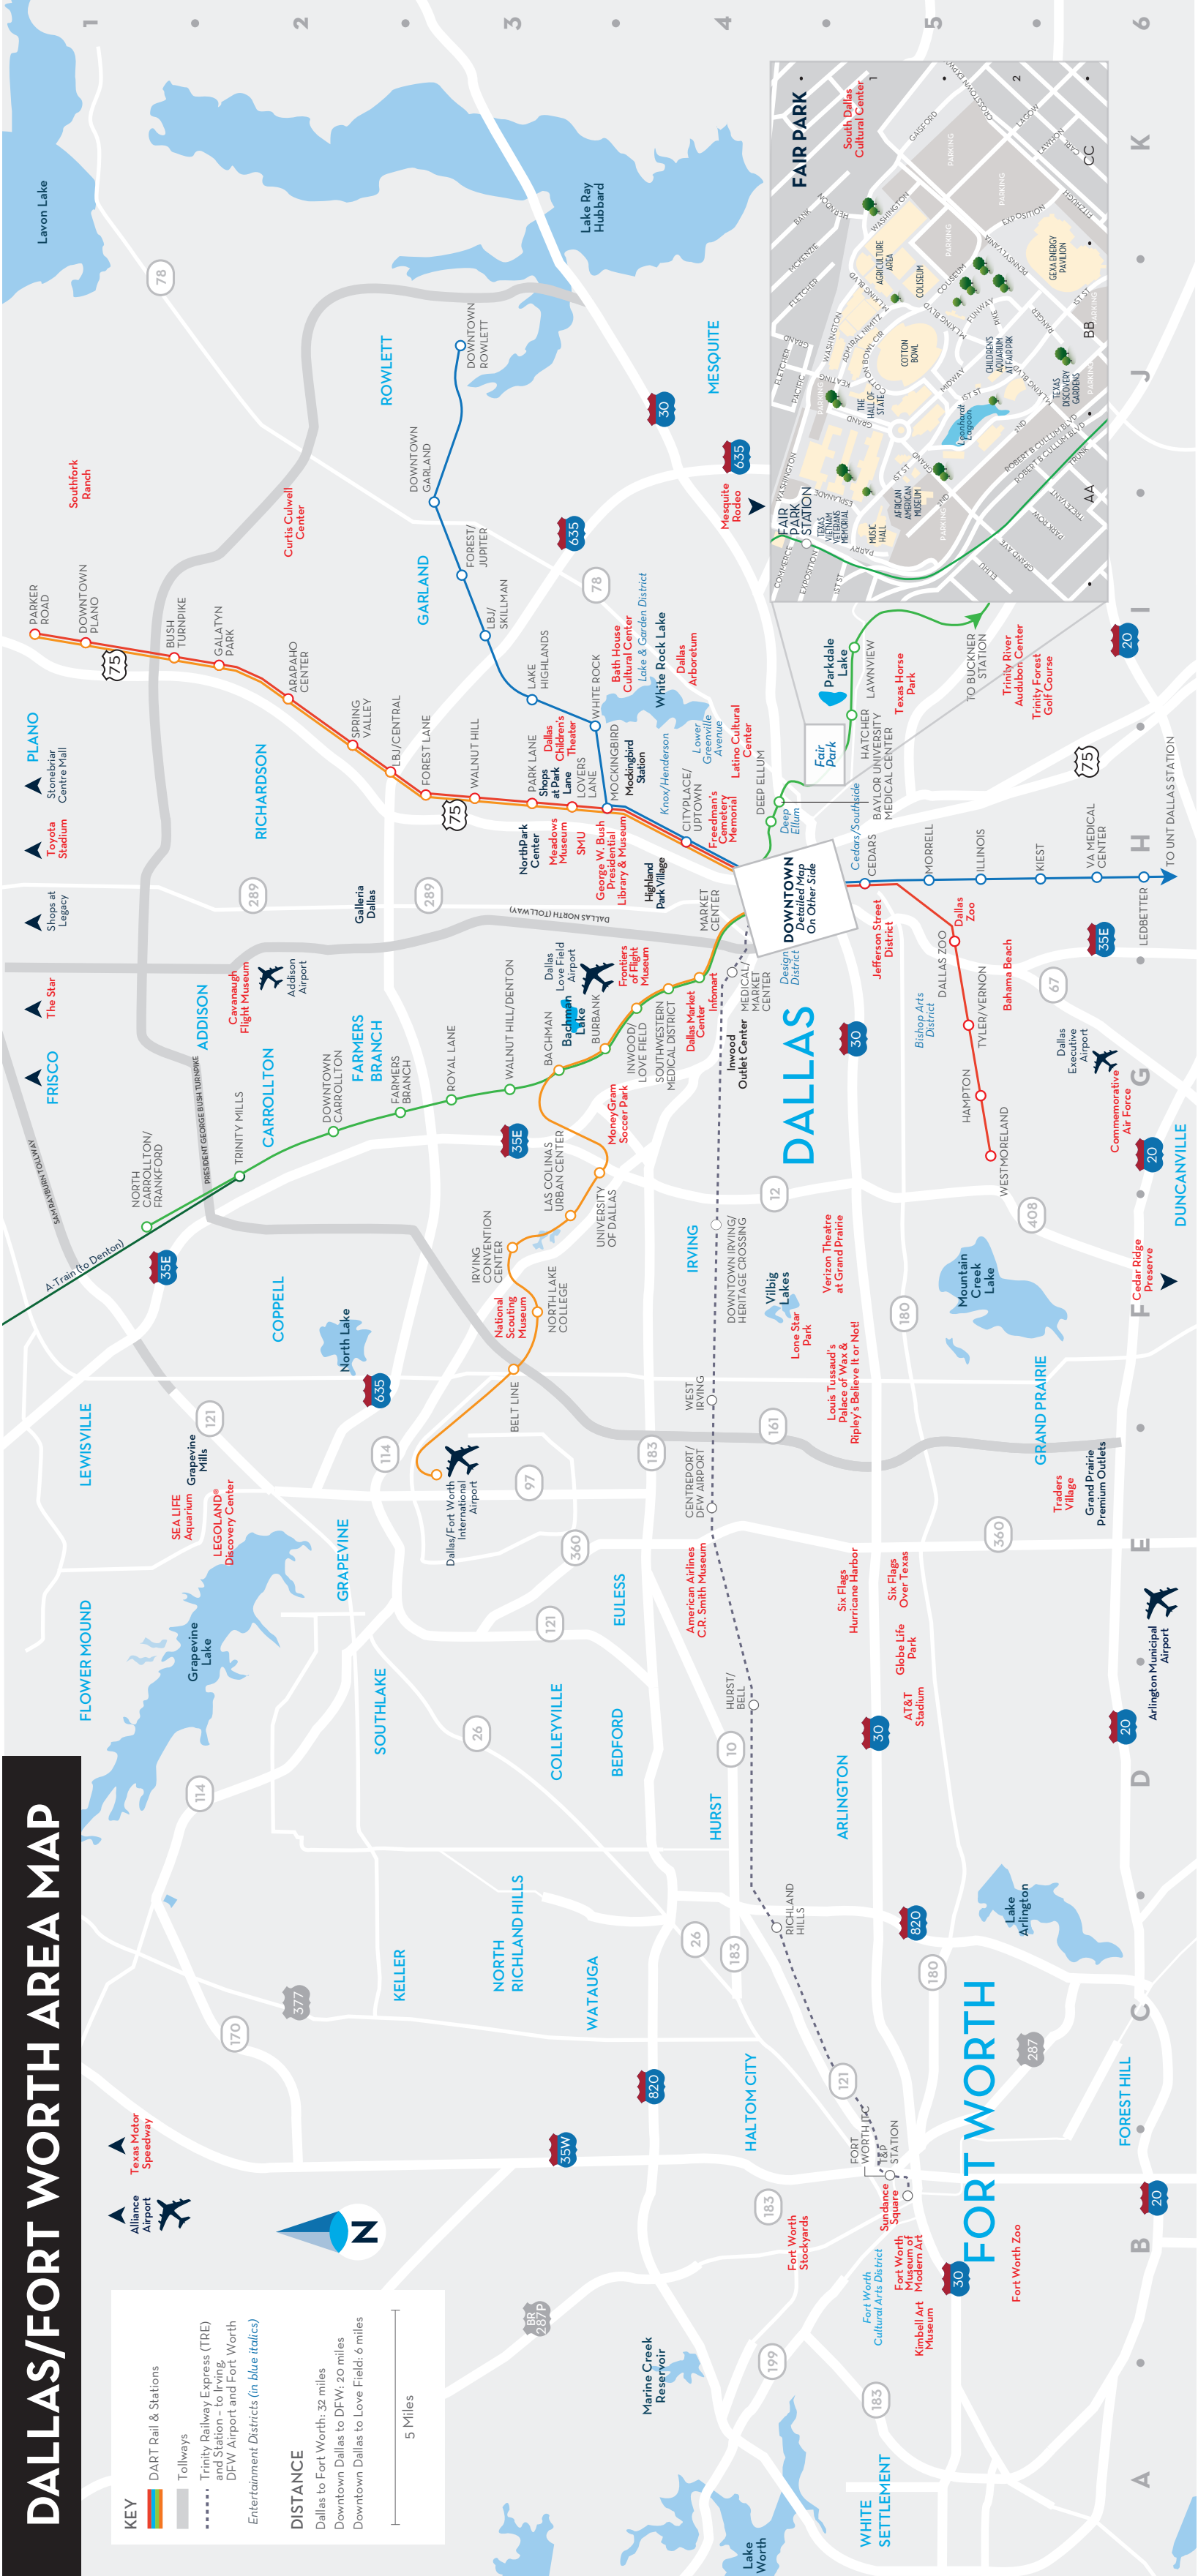

DOWNTOWN DALLAS & SURROUNDING AREA

KEY

- DART D-Link (Free) (Mon - Sat)
- DART Rail & Stations
- DART Stemmons - Design District Service
- McKinney Ave Trolley (Free)
- Dallas Streetcar (Free)
- Trinity Railway Express (TRE) and Station to Irving, DFW Airport and Fort Worth (Mon - Sat)
- Entertainment/Dining districts (in blue)

DALLAS CityPASS
SAVE 40%
1 BOOKLET | 4 TOP ATTRACTIONS

| |
|------------------------------------------------|
| Perot Museum of Nature and Science |
| Reunion Tower GeO-Deck |
| The Sixth Floor Museum at Dealey Plaza |
| OR |
| Dallas Zoo |
| OR |
| George W. Bush Presidential Library and Museum |
| OR |
| Dallas Arboretum and Botanical Garden |

DALLAS/FORT WORTH AREA MAP

KEY

- DART Rail & Stations
- Tollways
- Trinity Railway Express (TRE) and Station - to Irving, DFW Airport and Fort Worth
- Entertainment Districts (in blue italics)

DISTANCE
 Dallas to Fort Worth: 32 miles
 Downtown Dallas to DFW: 20 miles
 Downtown Dallas to Love Field: 6 miles