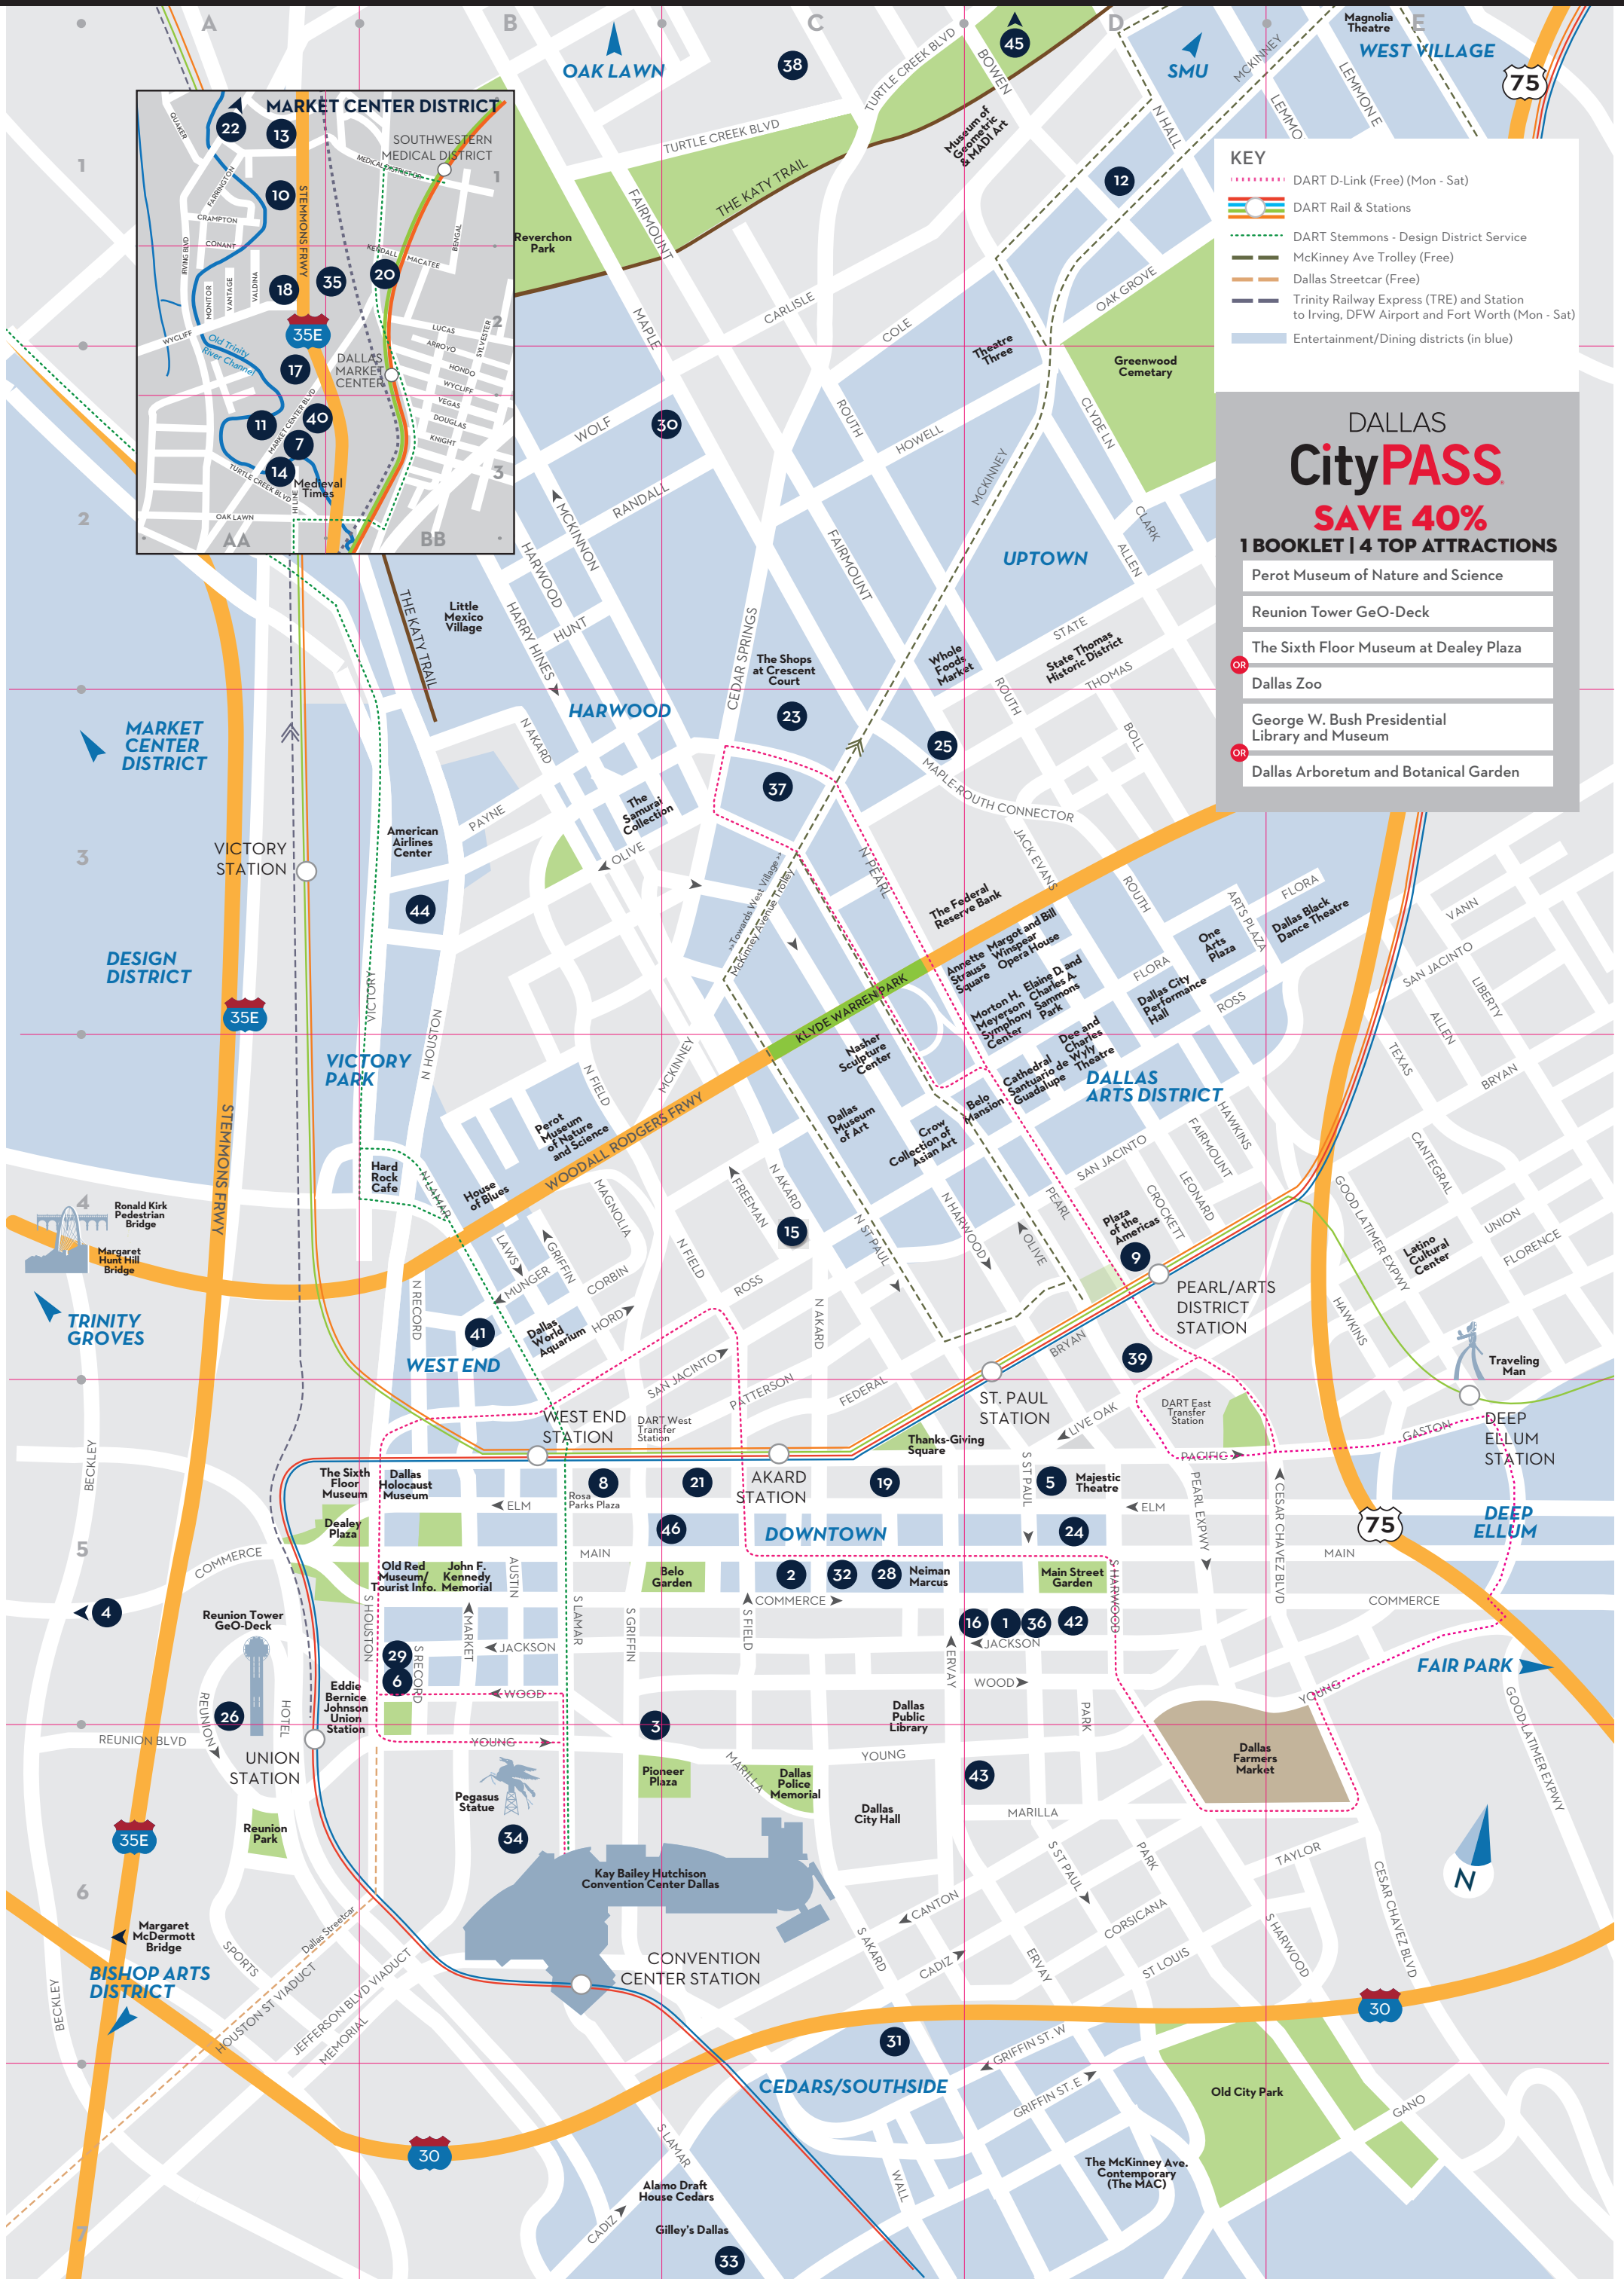

DOWNTOWN DALLAS & SURROUNDING AREA

KEY

- DART D-Link (Free) (Mon - Sat)
- DART Rail & Stations
- DART Stemmons - Design District Service
- McKinney Ave Trolley (Free)
- Dallas Streetcar (Free)
- Trinity Railway Express (TRE) and Station to Irving, DFW Airport and Fort Worth (Mon - Sat)
- Entertainment/Dining districts (in blue)

DALLAS CityPASS
SAVE 40%
1 BOOKLET | 4 TOP ATTRACTIONS

| |
|------------------------------------------------|
| Perot Museum of Nature and Science |
| Reunion Tower GeO-Deck |
| The Sixth Floor Museum at Dealey Plaza |
| OR |
| Dallas Zoo |
| OR |
| George W. Bush Presidential Library and Museum |
| OR |
| Dallas Arboretum and Botanical Garden |

DALLAS/FORT WORTH AREA MAP

KEY

- DART Rail & Stations
- Tollways
- Trinity Railway Express (TRE) and Station - to Irving, DFW Airport and Fort Worth
- Entertainment Districts (in blue italics)

DISTANCE
 Dallas to Fort Worth: 32 miles
 Downtown Dallas to DFW: 20 miles
 Downtown Dallas to Love Field: 6 miles