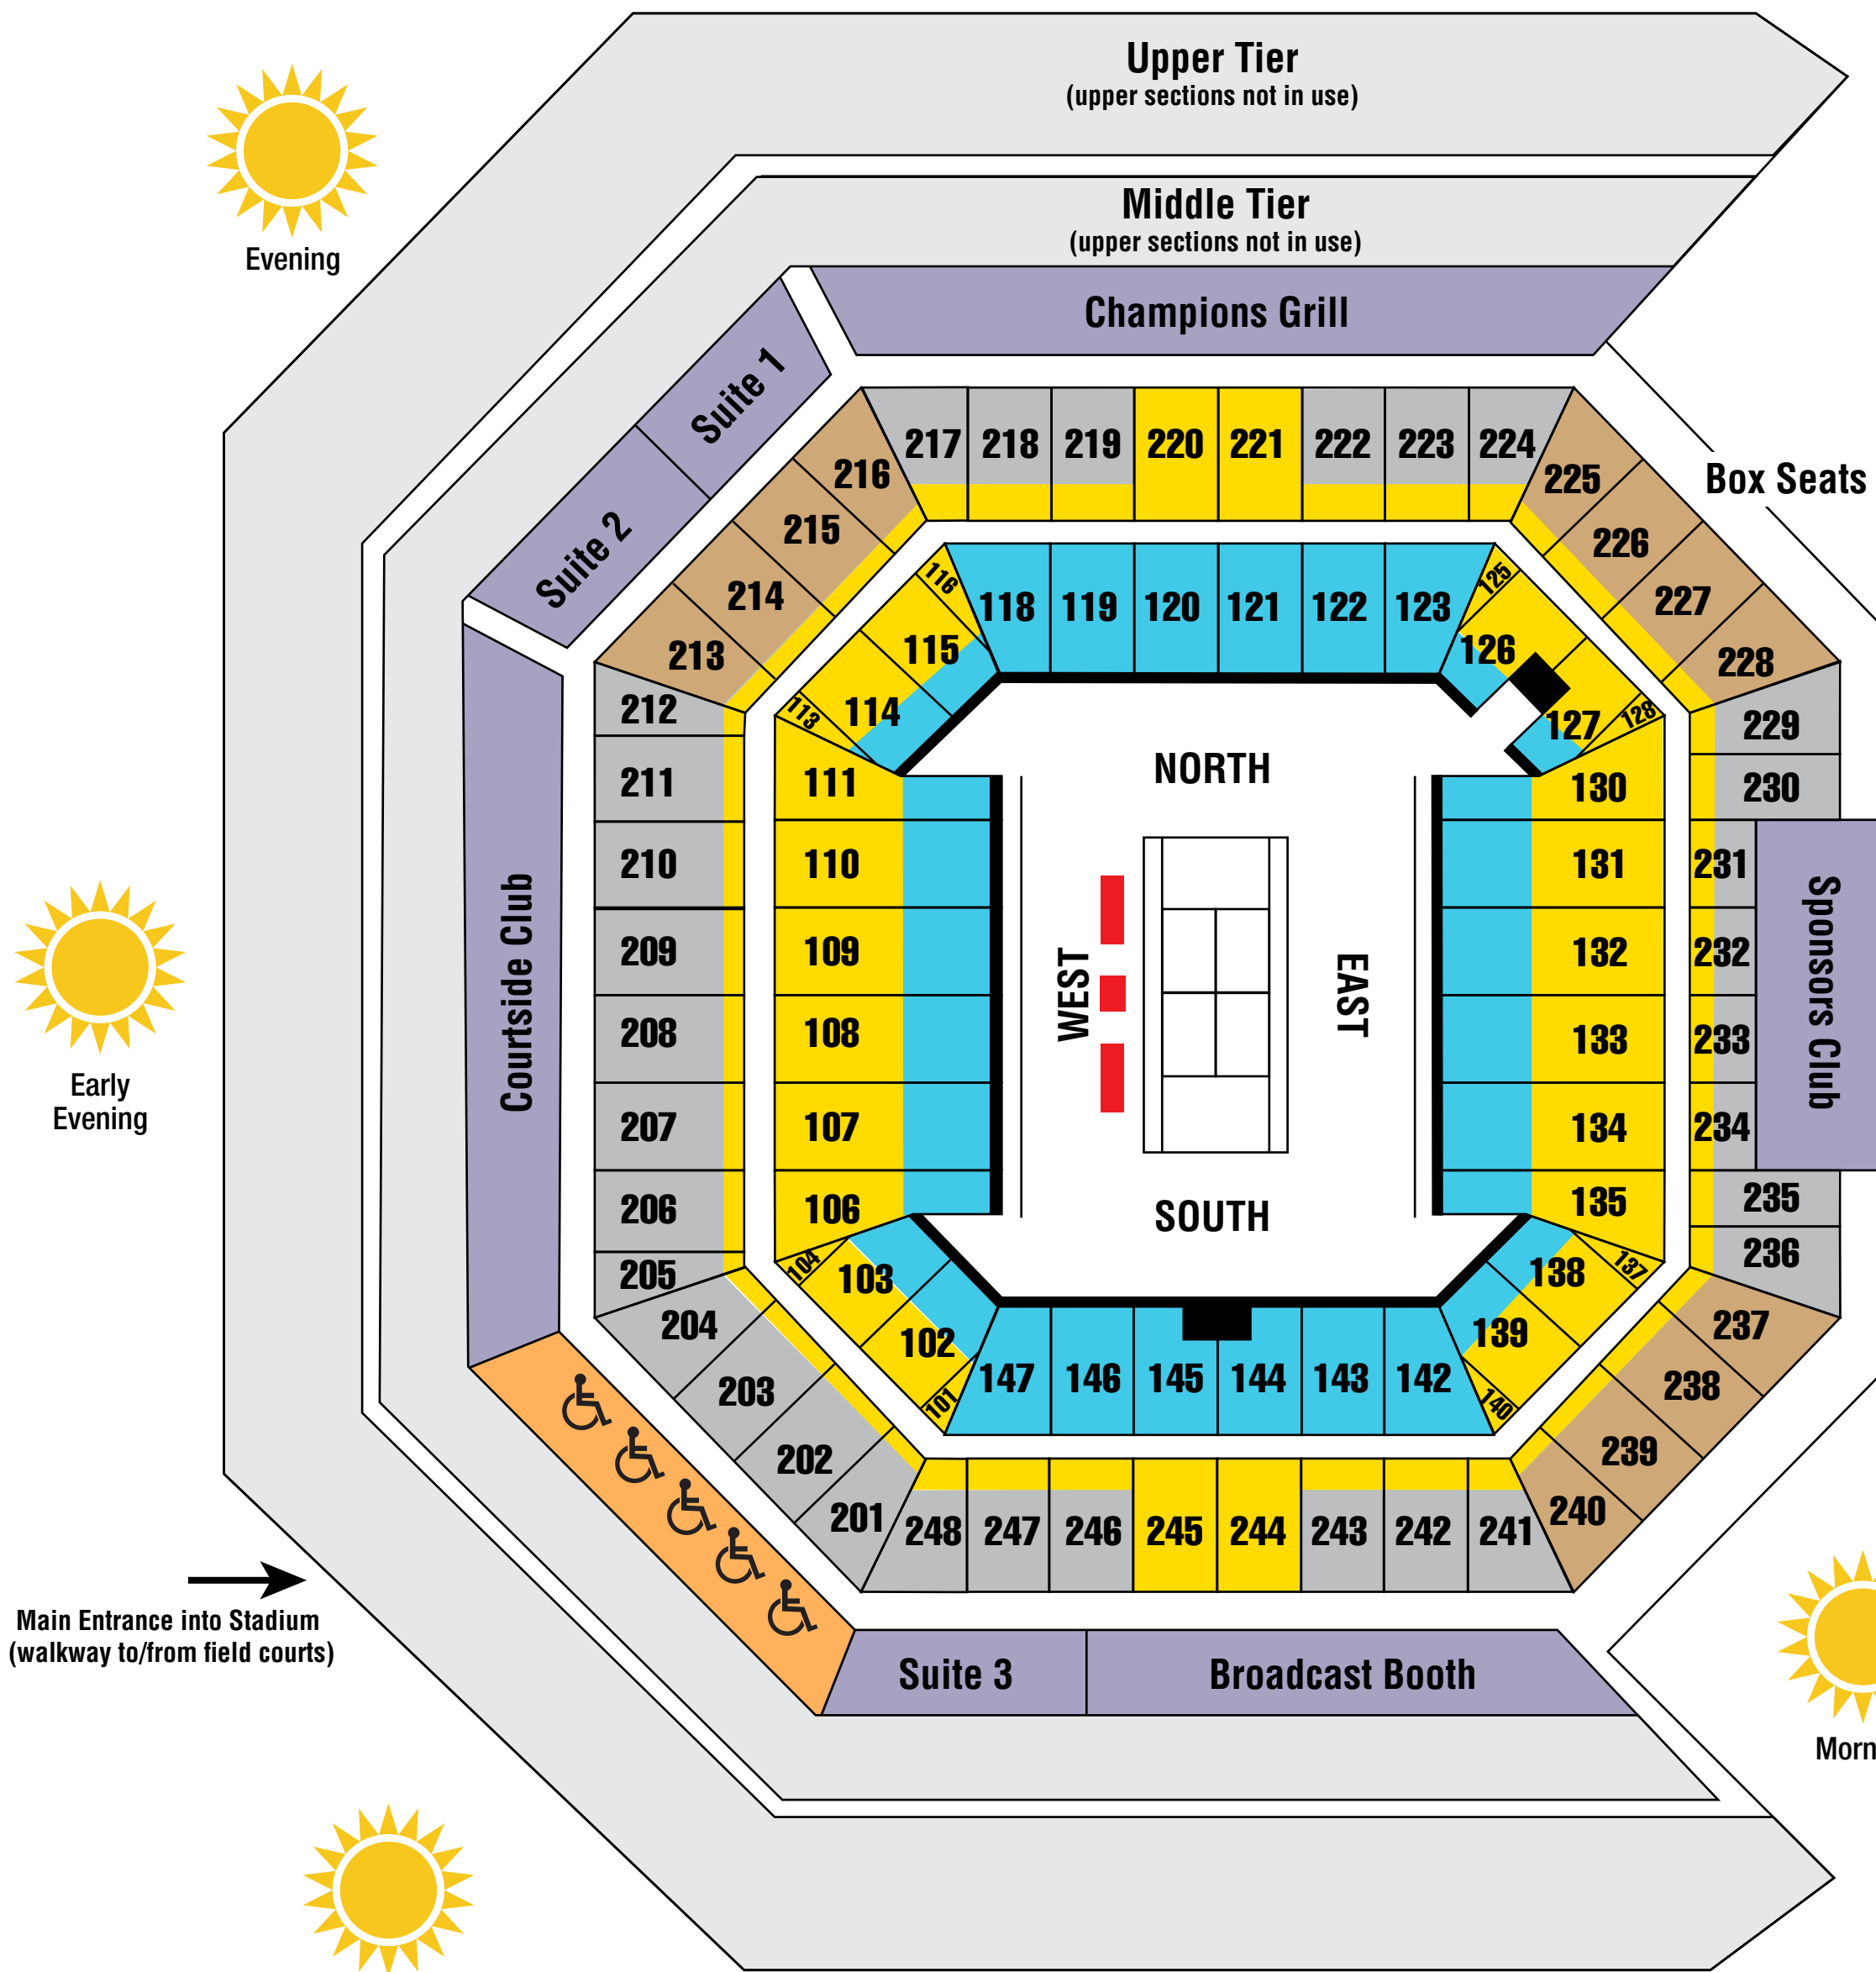

Evening

Early Evening

Mid-Afternoon

Early Afternoon

PRICING LEVELS

■ Front Row

■ Platinum

■ Gold

■ Silver

■ Bronze

■ Player Benches
■ Umpire Chair

Main Entrance into Stadium
(walkway to/from field courts)

Morning