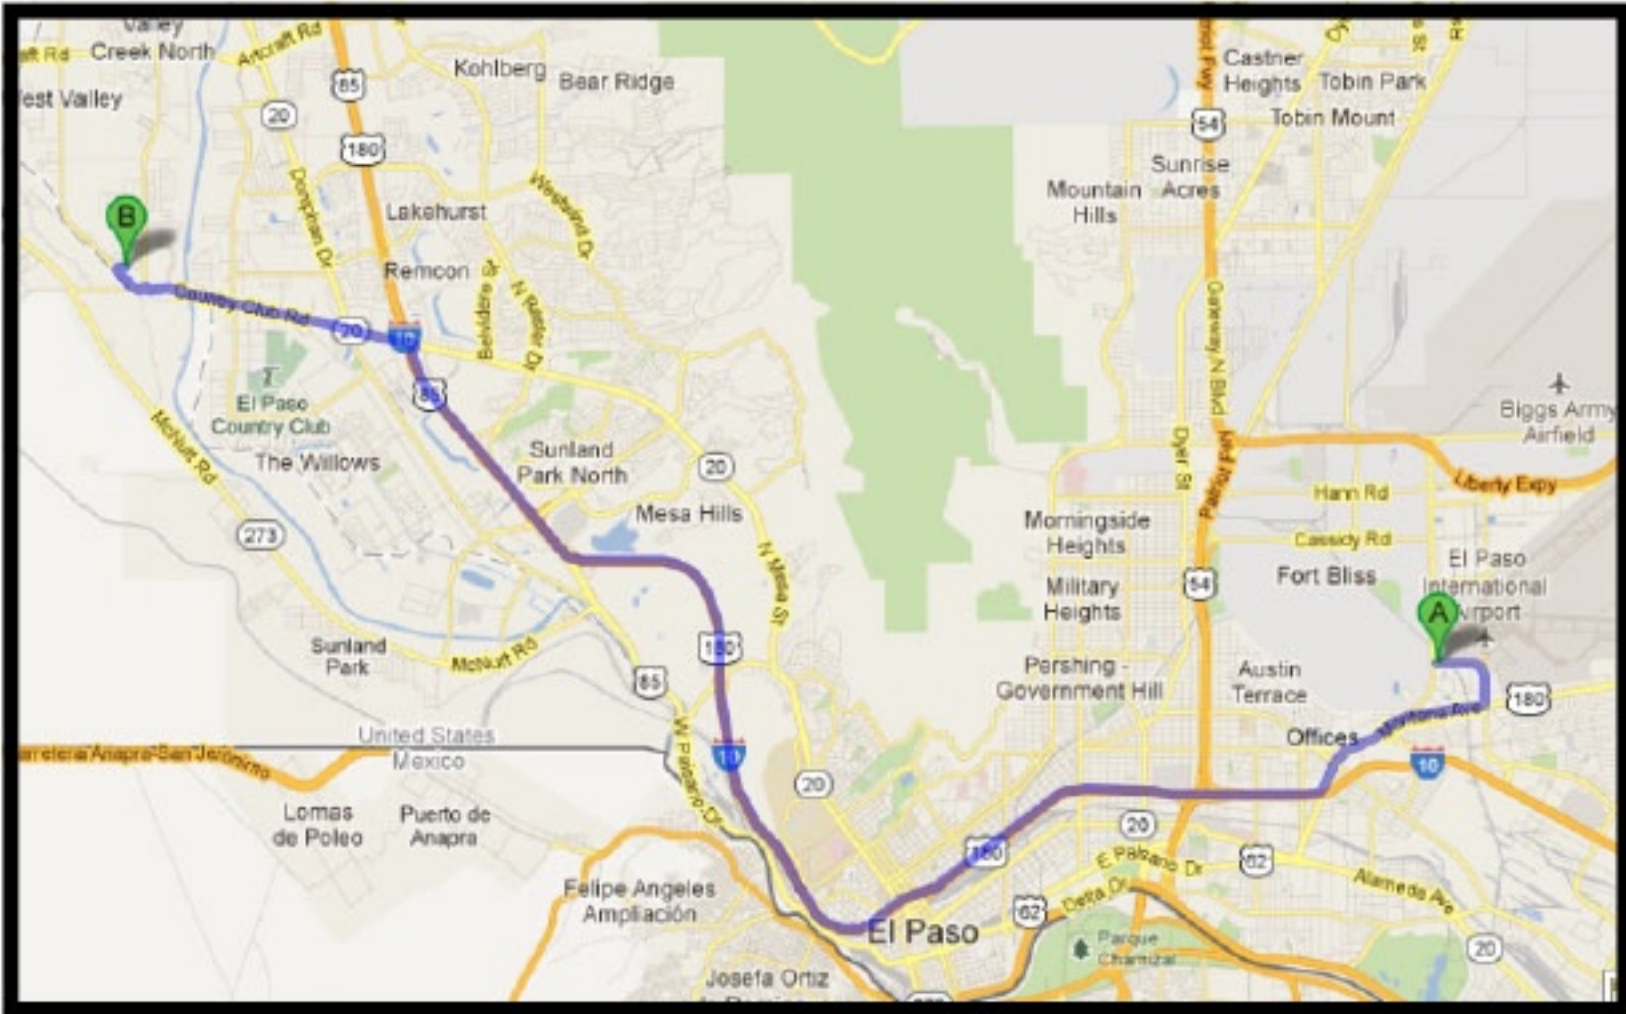

Tournament Site Information

Host Sites: **Tennis West**
1 Tennis West Lane
El Paso, Texas 79932
(915) 581-5471

Hotel to Tennis West

Head northeast on Airport Drive toward Airway Boulevard
Continue onto Airway Boulevard
Turn right onto Montana Avenue
Slight left onto US-180 W/E Paisano Drive (signs for I-10)
Turn right onto Gateway West
Take the ramp on the left onto I-10 West
Take exit 11 for TX-20/Mesa St. (12.3 miles)
Turn left onto North Mesa Street
Continue onto Country Club Road
At the traffic circle, continue straight to stay on Country Club Road
Turn right onto Westside Drive
Take the 1st right onto Tennis West
Take next right

Tennis West will be on the straight ahead—1 Tennis West Lane, El Paso, Texas 79932