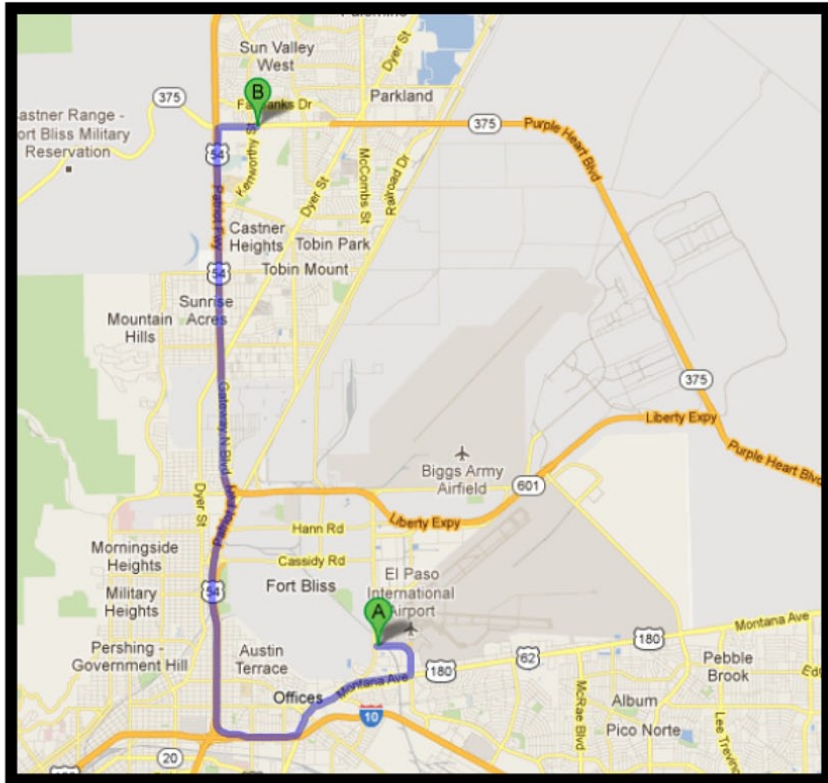

Tournament Site Information

Host Sites: Ellis Tennis Center
4770 Woodrow Bean
El Paso, Texas 79912
(915) 751-1983

Hotel to Ellis Tennis Center

- Head northeast on Airport Drive toward Airway Boulevard
- Continue onto Airway Boulevard
- Turn Right onto Montana Avenue
- Slight left onto US-180 W/E Paisano Drive (signs for I-10)
- Turn right onto Gateway W
- Take the ramp on the left onto I-10 W
- Take exit 22B for US-54 E/Patriot Freeway toward Alamogordo/Ft Bliss
- Merge onto US-54 E
- Take exit 29 toward Texas Loop 375/Woodrow Bean/Trans Mountain Drive
- Merge onto Gateway N Blvd
- Turn right onto Woodrow Bean Transmountain Road

The Tennis Center will be on the right—4770 Woodrow Bean, El Paso, Texas 79912