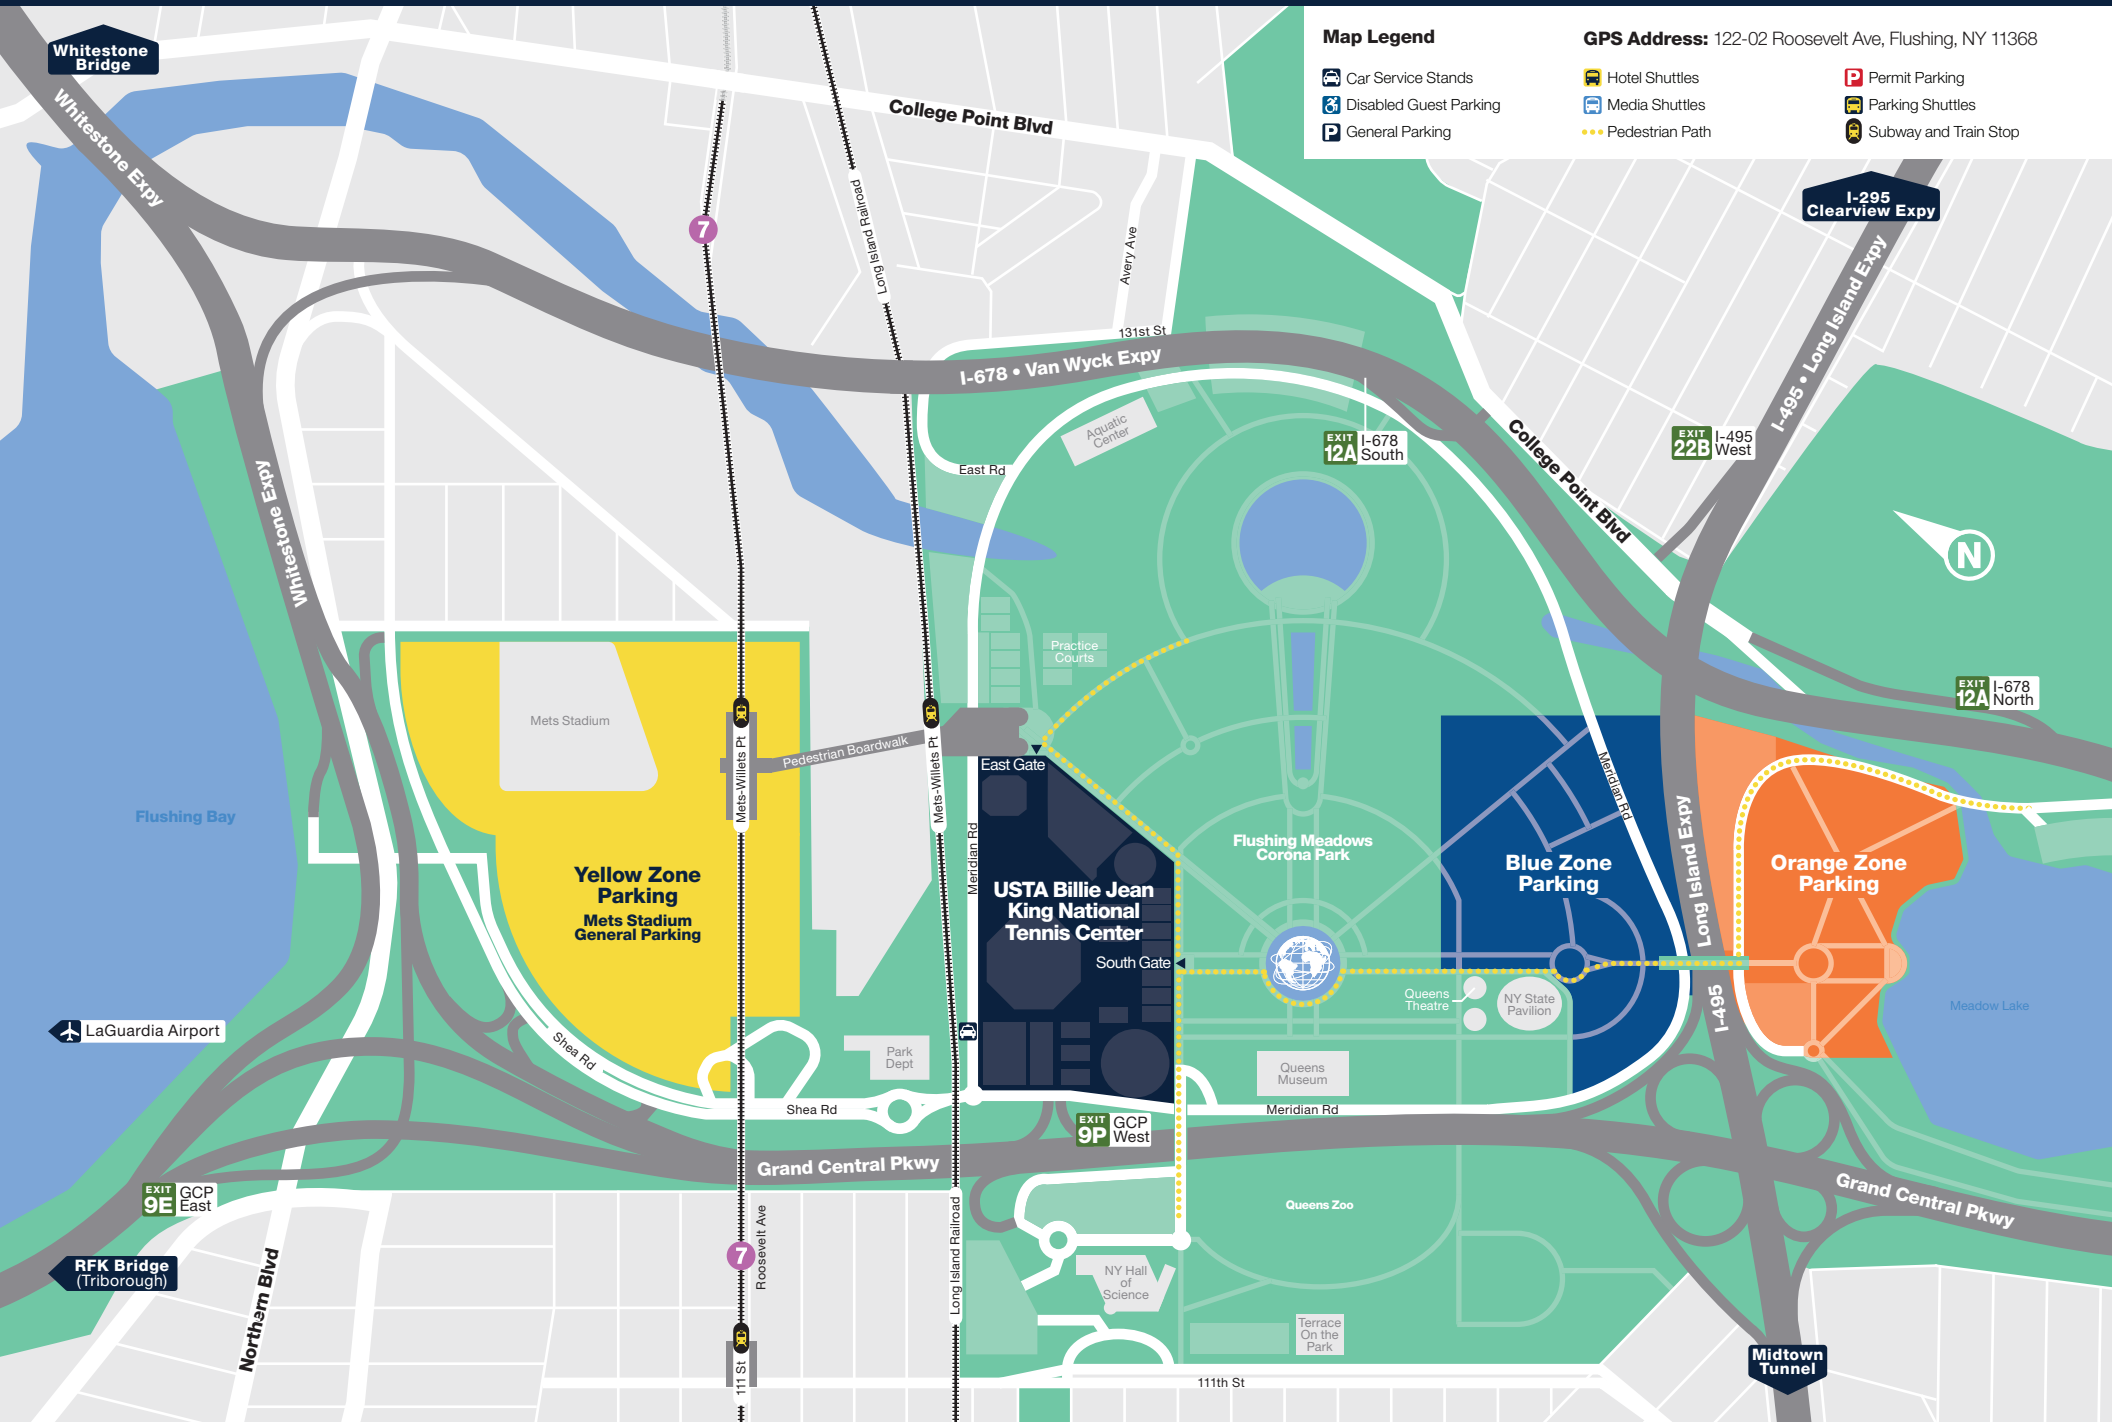

# 2017 US Open Transportation Map

August 28 – September 10

### Map Legend

- Car Service Stands
- Disabled Guest Parking
- General Parking
- Hotel Shuttles
- Media Shuttles
- Pedestrian Path
- Permit Parking
- Parking Shuttles
- Subway and Train Stop

**GPS Address:** 122-02 Roosevelt Ave, Flushing, NY 11368