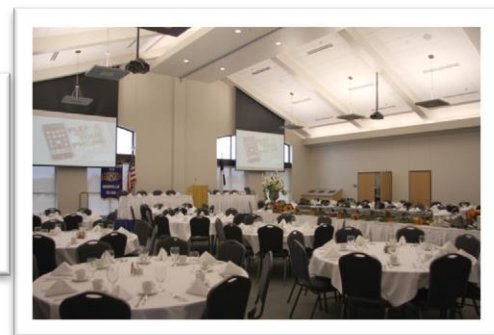

Dining Room A or B	Capacity
Banquet Seating	80
Conference/Classroom Seating	75

AUDIO VISUAL - Let our experienced technicians manage your presentation needs with state-of-the-art audio and visual equipment

Dining Room	Capacity
Theater Seating	180
Banquet Seating	160
Conference/Classroom Seating	150

AUDIO VISUAL - Let our experienced technicians manage your presentation needs with state-of-the-art audio and visual equipment.

Gymnasium A or B	Capacity
Banquet Seating	275
Conference/Classroom Seating	250

AUDIO VISUAL - Let our experienced technicians manage your presentation needs with state-of-the-art audio and visual equipment

AUDIO VISUAL - Let our experienced technicians manage your presentation needs with state-of-the-art audio and visual equipment

Worship Center	Capacity
Theater Seating	140
Banquet Seating	125
Conference/Classroom Seating	90