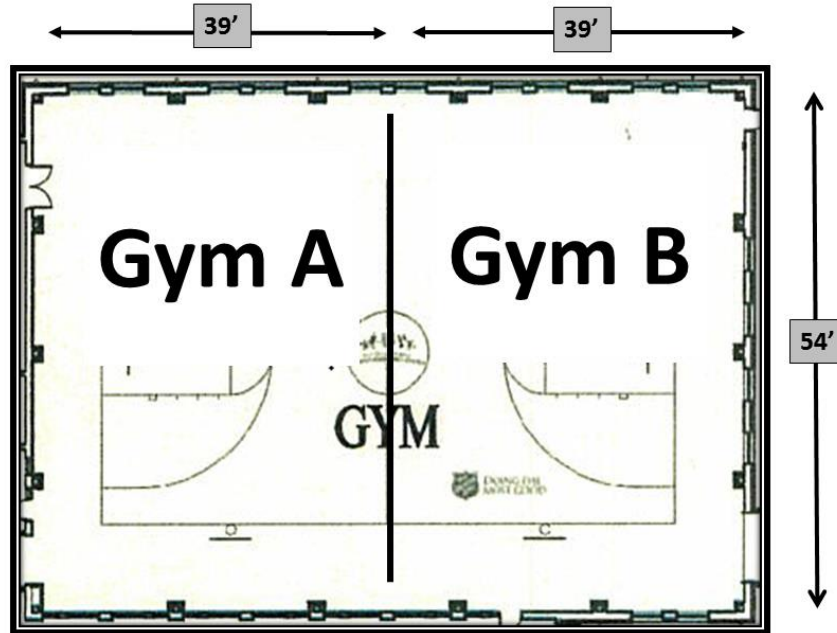

Dining Room A or B	Capacity
Banquet Seating	80
Conference/Classroom Seating	75

AUDIO VISUAL - Let our experienced technicians manage your presentation needs with state-of-the-art audio and visual equipment

Dining Room	Capacity
Theater Seating	180
Banquet Seating	160
Conference/Classroom Seating	150

AUDIO VISUAL - Let our experienced technicians manage your presentation needs with state-of-the-art audio and visual equipment.

Gymnasium A or B	Capacity
Banquet Seating	275
Conference/Classroom Seating	250

AUDIO VISUAL - Let our experienced technicians manage your presentation needs with state-of-the-art audio and visual equipment