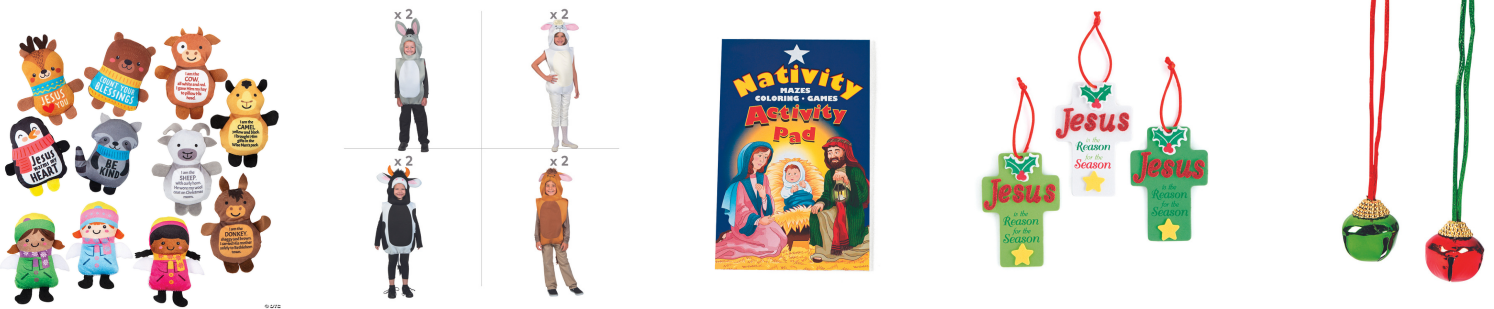

# Start Your Christmas Shopping Today

**14092471**  
**Large Faith Christmas Tree Tote Bags**  
 15.99 / DZ

**4/12570**  
**Plastic Jumbo Holiday Gift Bags**  
 19.99 / DZ

**4/3101**  
**Holiday Long Arm Stuffed Character Assortment**  
 15.99 / DZ

**13964615**  
**Candy Cane Assortment**  
 7.03 / 24 PC

**13632663**  
**Hershey's Miniatures Holiday Assortment**  
 13.59 / 60 PC

**14148516**  
**Religious Christmas Plush Character Assortment Kit**  
 154.99 / 150 PC