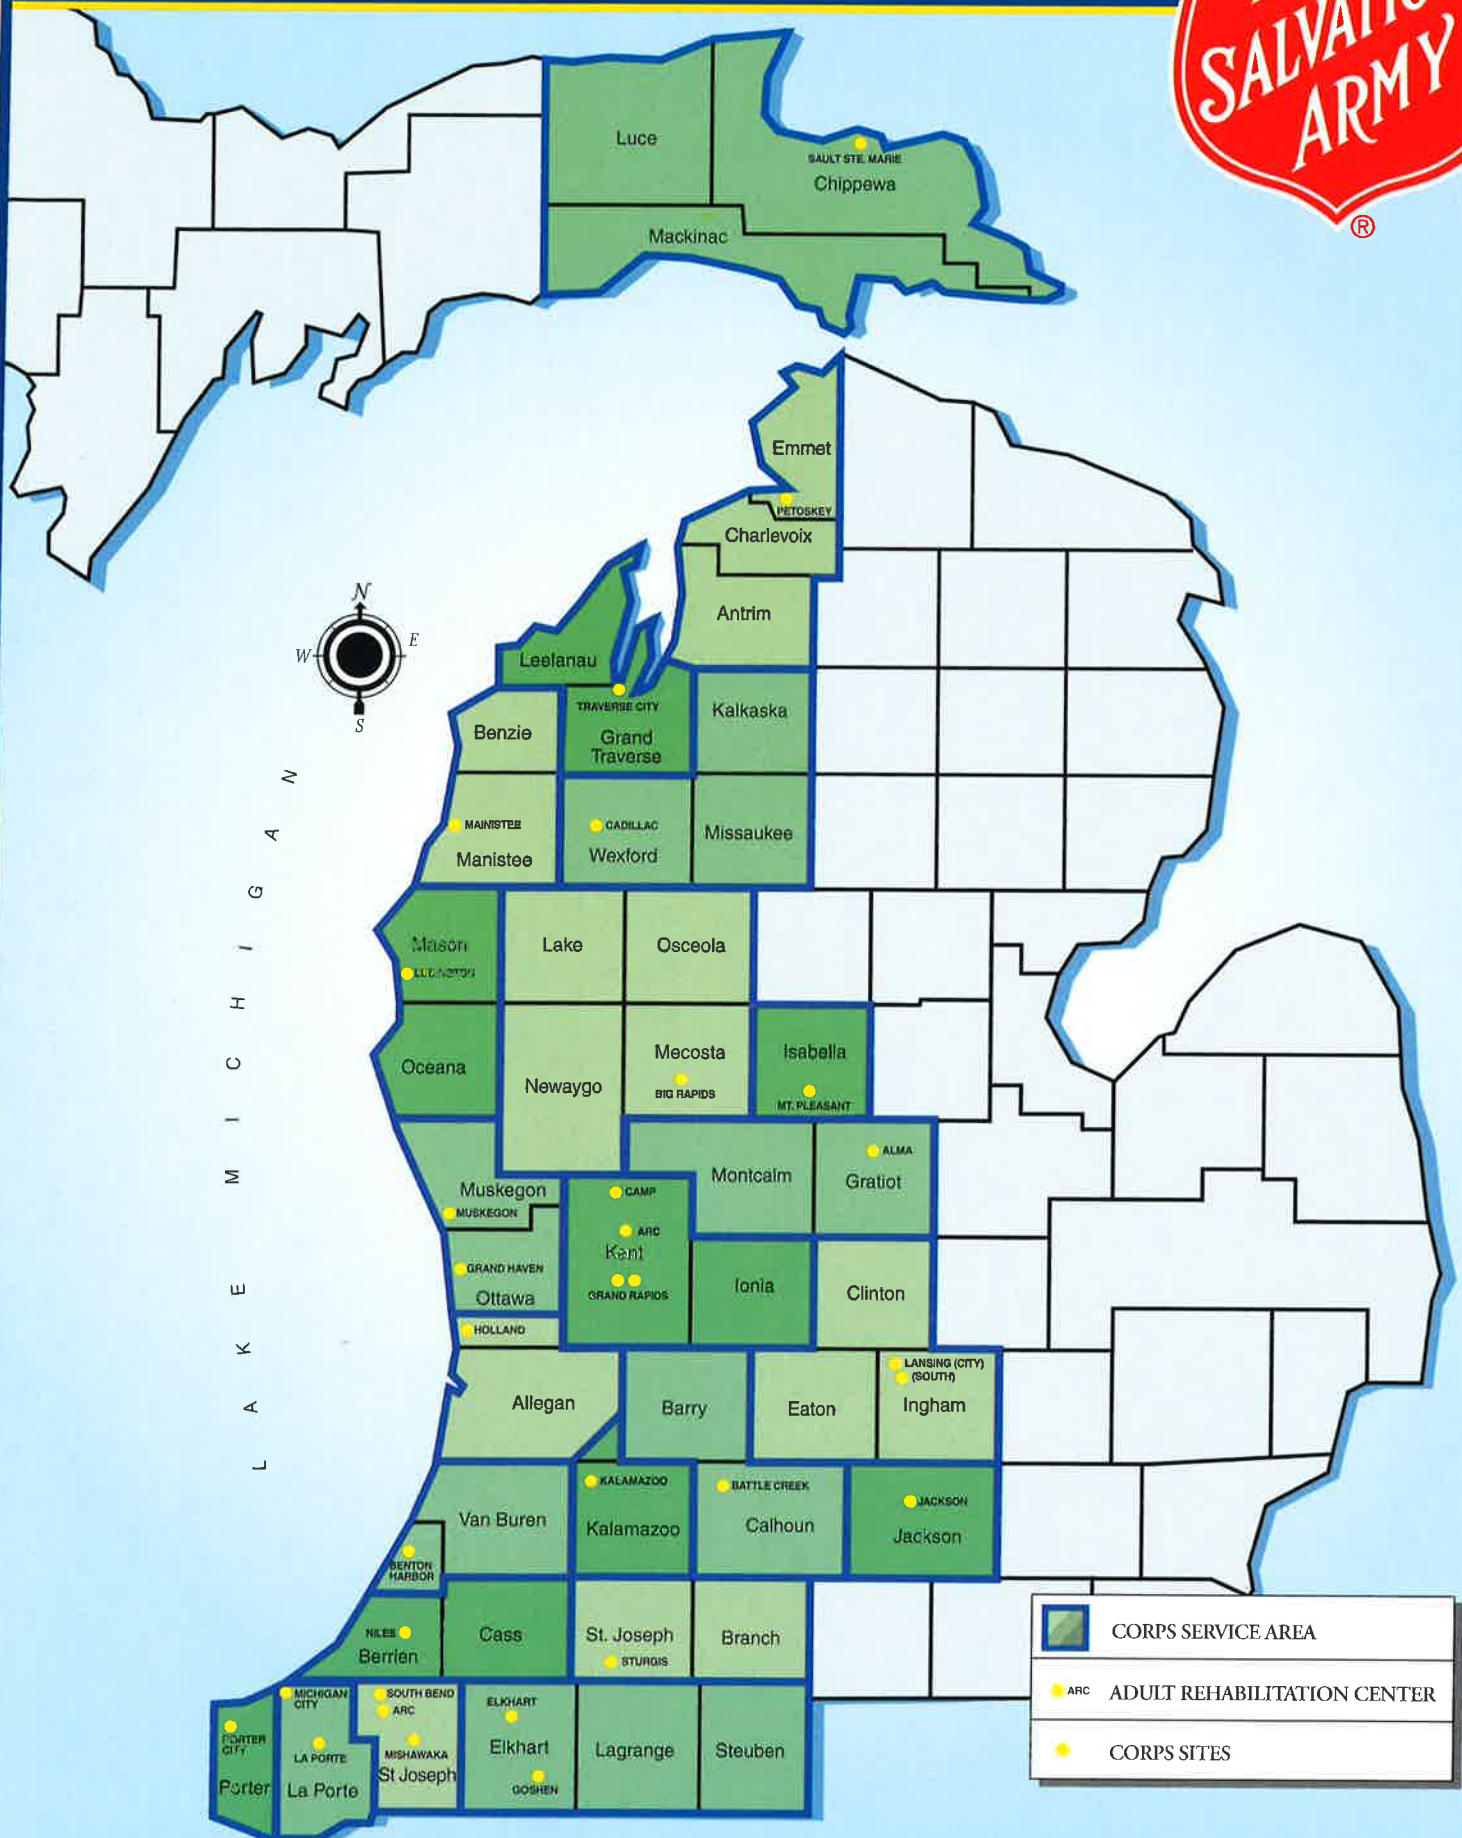

# Western Michigan / Northern Indiana Division Locations

	CORPS SERVICE AREA
	ARC ADULT REHABILITATION CENTER
	CORPS SITES