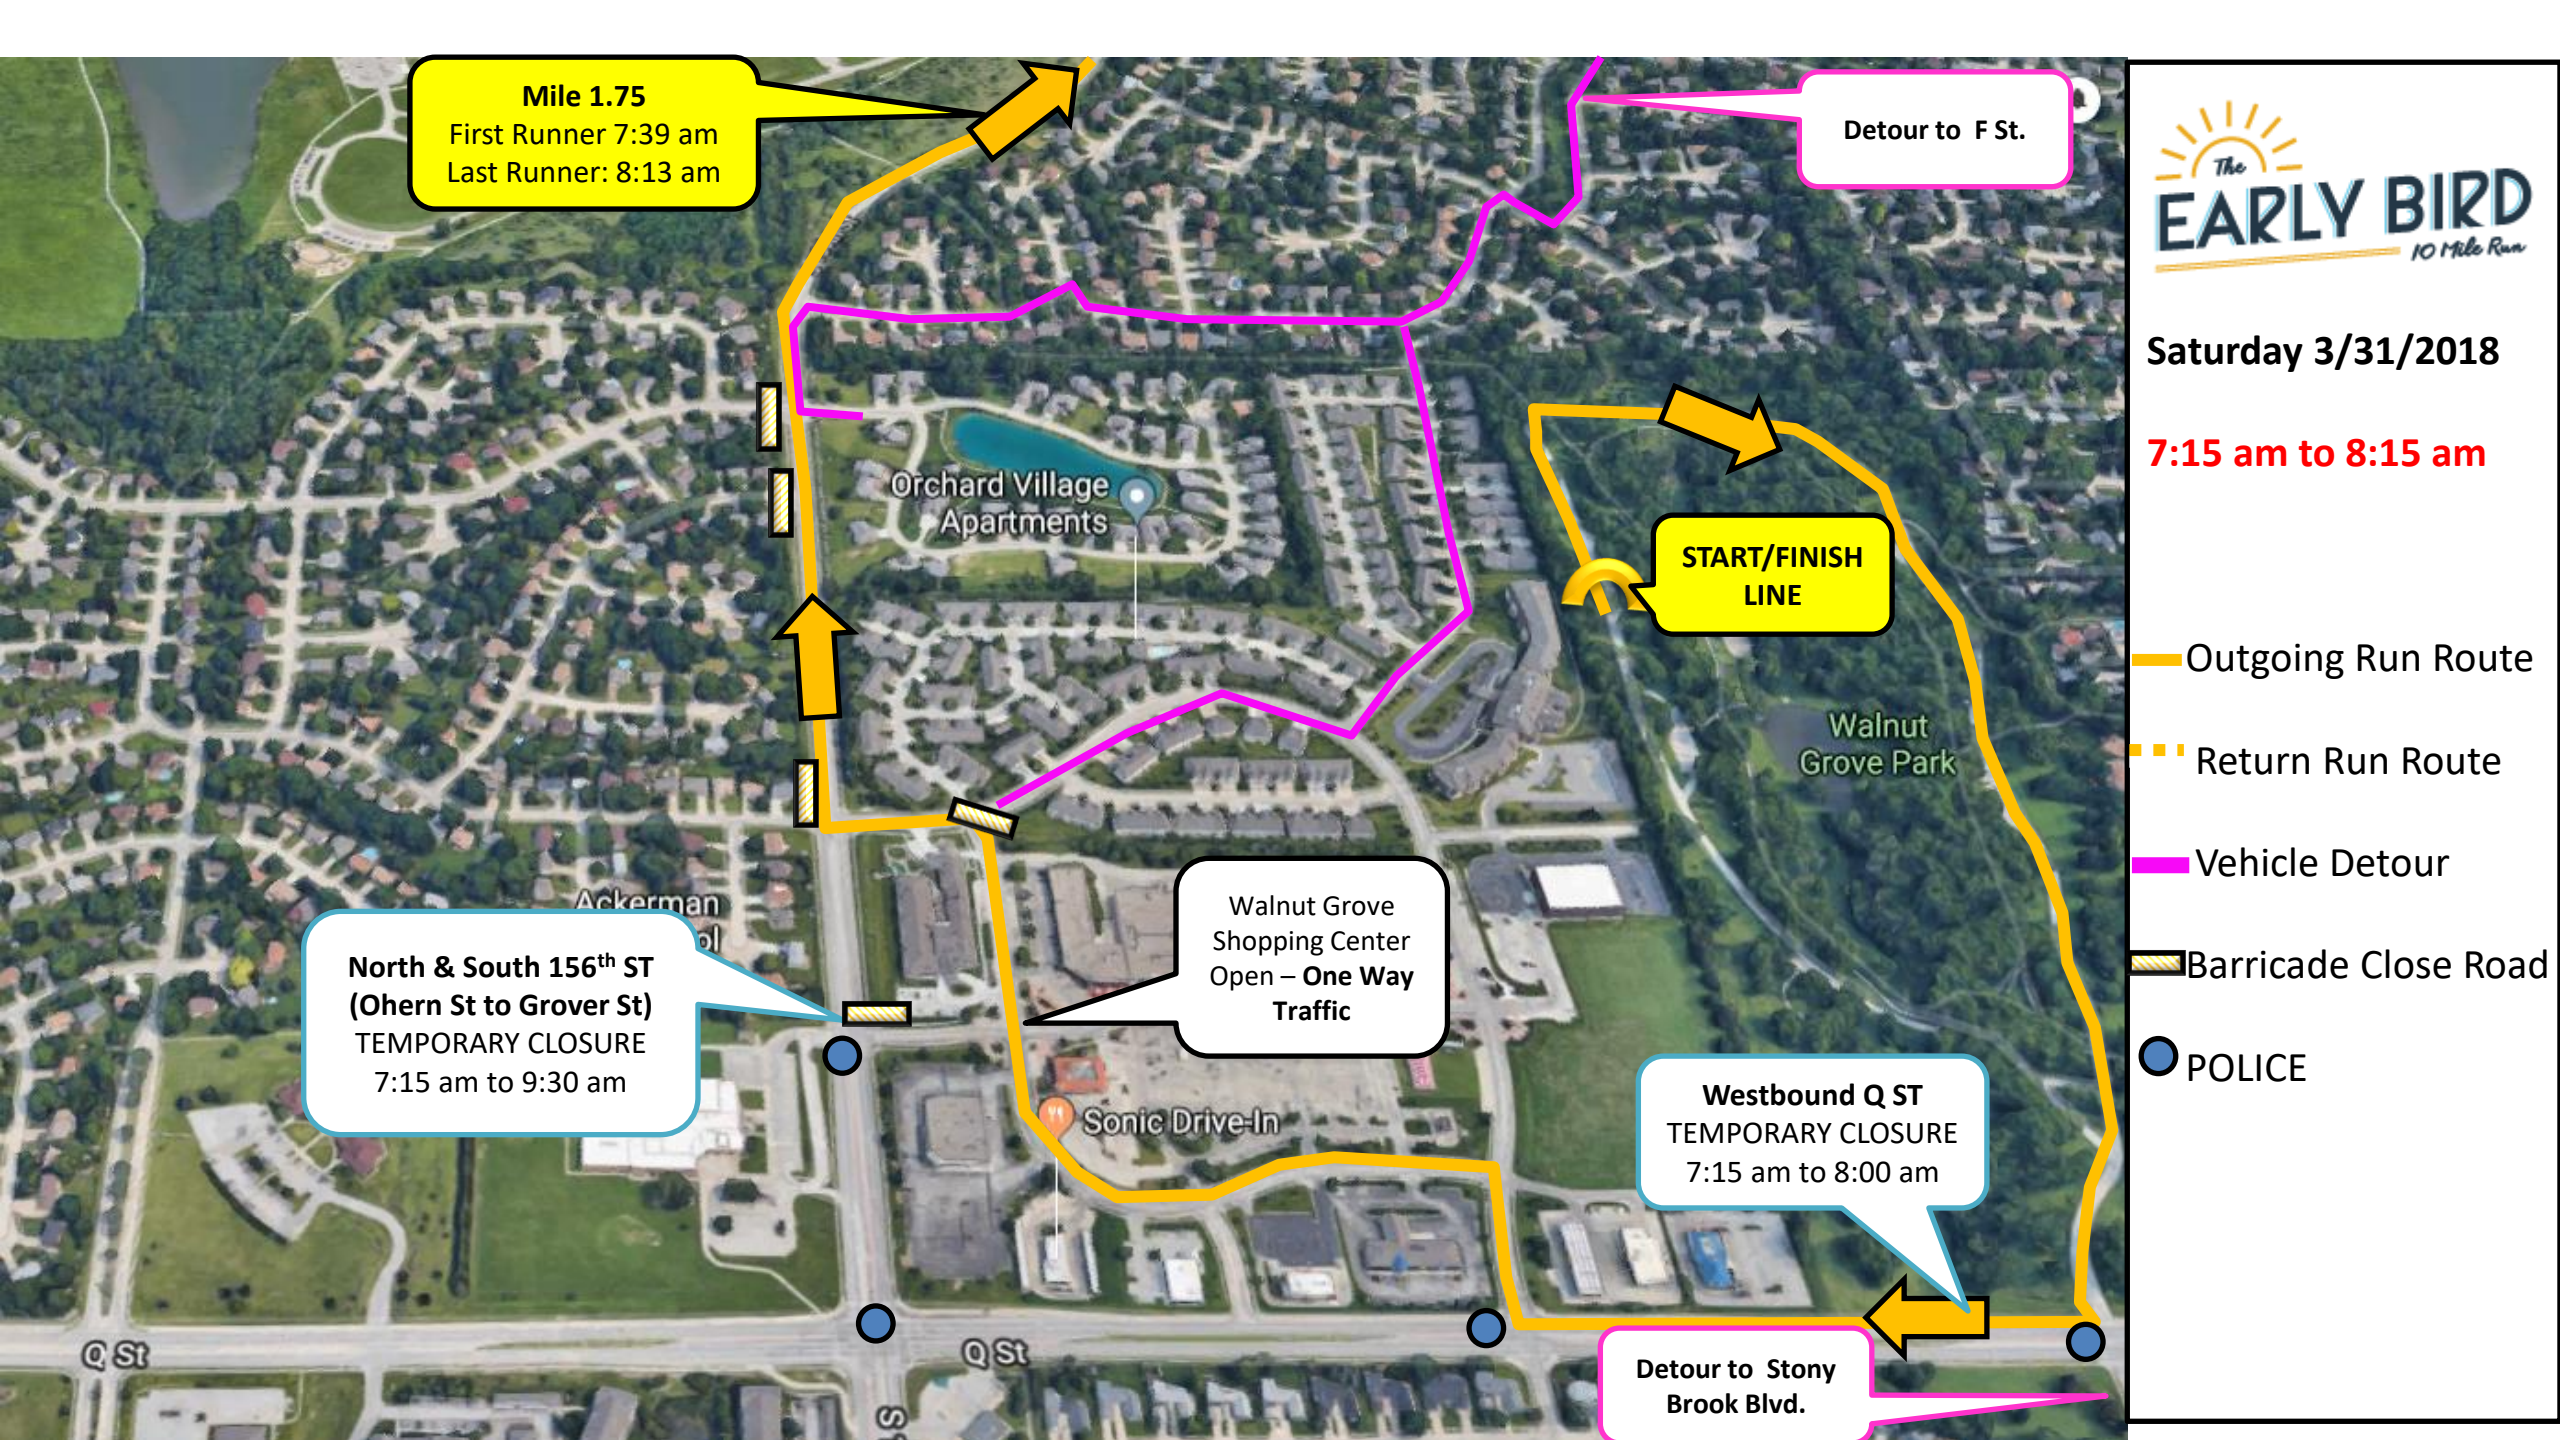

Saturday 3/31/2018

7:15 am to 8:15 am

- Outgoing Run Route
- - - Return Run Route
- Vehicle Detour
- ▤ Barricade Close Road
- POLICE

Mile 1.75
First Runner 7:39 am
Last Runner 8:13 am

Detour to F St.

START/FINISH LINE

**North & South 156th ST
(Ohern St to Grover St)
TEMPORARY CLOSURE
7:15 am to 9:30 am**

Walnut Grove Shopping Center
Open – **One Way Traffic**

**Westbound Q ST
TEMPORARY CLOSURE
7:15 am to 8:00 am**

Detour to Stony Brook Blvd.

The **EARLY BIRD**
10 Mile Run

Saturday 3/31/2018

8:15 am to 9:30 am

- Outgoing Run Route
- Return Run Route
- Vehicle Detour
- Barricade Close Road
- POLICE

Mile 9.5
First Runner 8:18 am
Last Runner: 10:45 am

Return to house via
Q St using Lakeshore
Dr. To Rolling Ridge

**North & South 156th ST
(Oherm St to Grover St)
TEMPORARY CLOSURE
7:15 am to 9:30 am**

Walnut Grove
Shopping Center
Open

**START/FINISH
LINE**