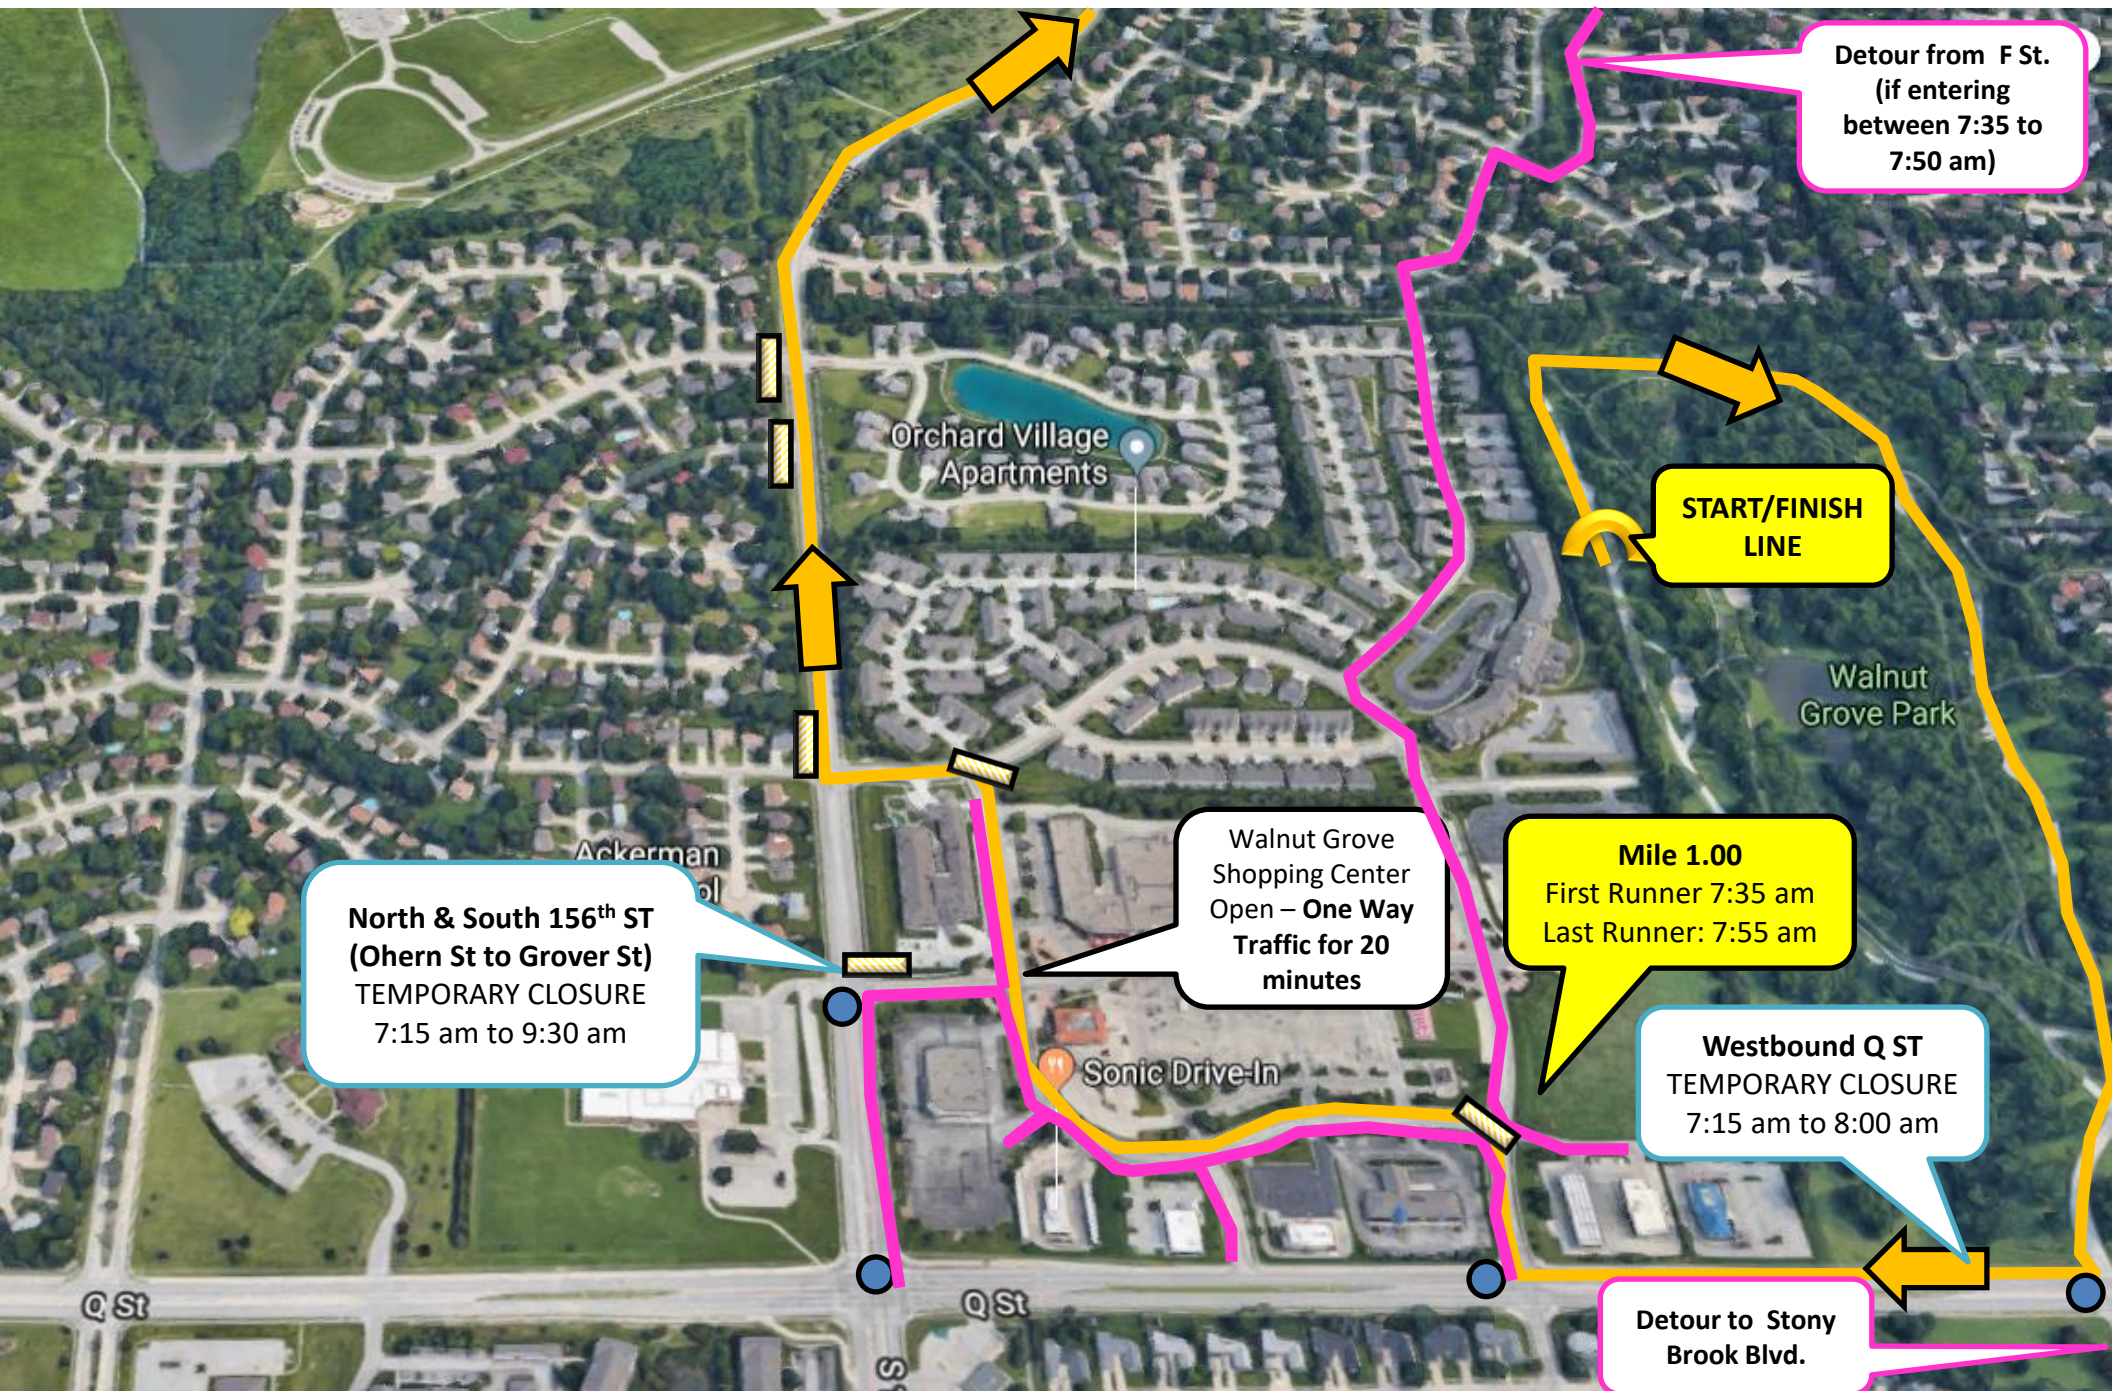

Saturday 3/31/2018

7:15 am to 8:15 am

— Outgoing Run Route

- - - Return Run Route

— Vehicle Detour

▩ Barricade Close Road

● POLICE

Detour from F St.
(if entering
between 7:35 to
7:50 am)

START/FINISH
LINE

Mile 1.00
First Runner 7:35 am
Last Runner: 7:55 am

Walnut Grove Shopping Center
Open – One Way
Traffic for 20
minutes

North & South 156th ST
(Ohern St to Grover St)
TEMPORARY CLOSURE
7:15 am to 9:30 am

Westbound Q ST
TEMPORARY CLOSURE
7:15 am to 8:00 am

Detour to Stony
Brook Blvd.

The
EARLY BIRD
10 Mile Run

Saturday 3/31/2018

8:15 am to 9:30 am

 Outgoing Run Route

 Return Run Route

 Vehicle Detour

 Barricade Close Road

 POLICE

Mile 9.5
First Runner 8:18 am
Last Runner: 10:45 am

START/FINISH LINE

**North & South 156th ST
(Ohern St to Grover St)
TEMPORARY CLOSURE
7:15 am to 9:30 am**

Walnut Grove Shopping Center
Open