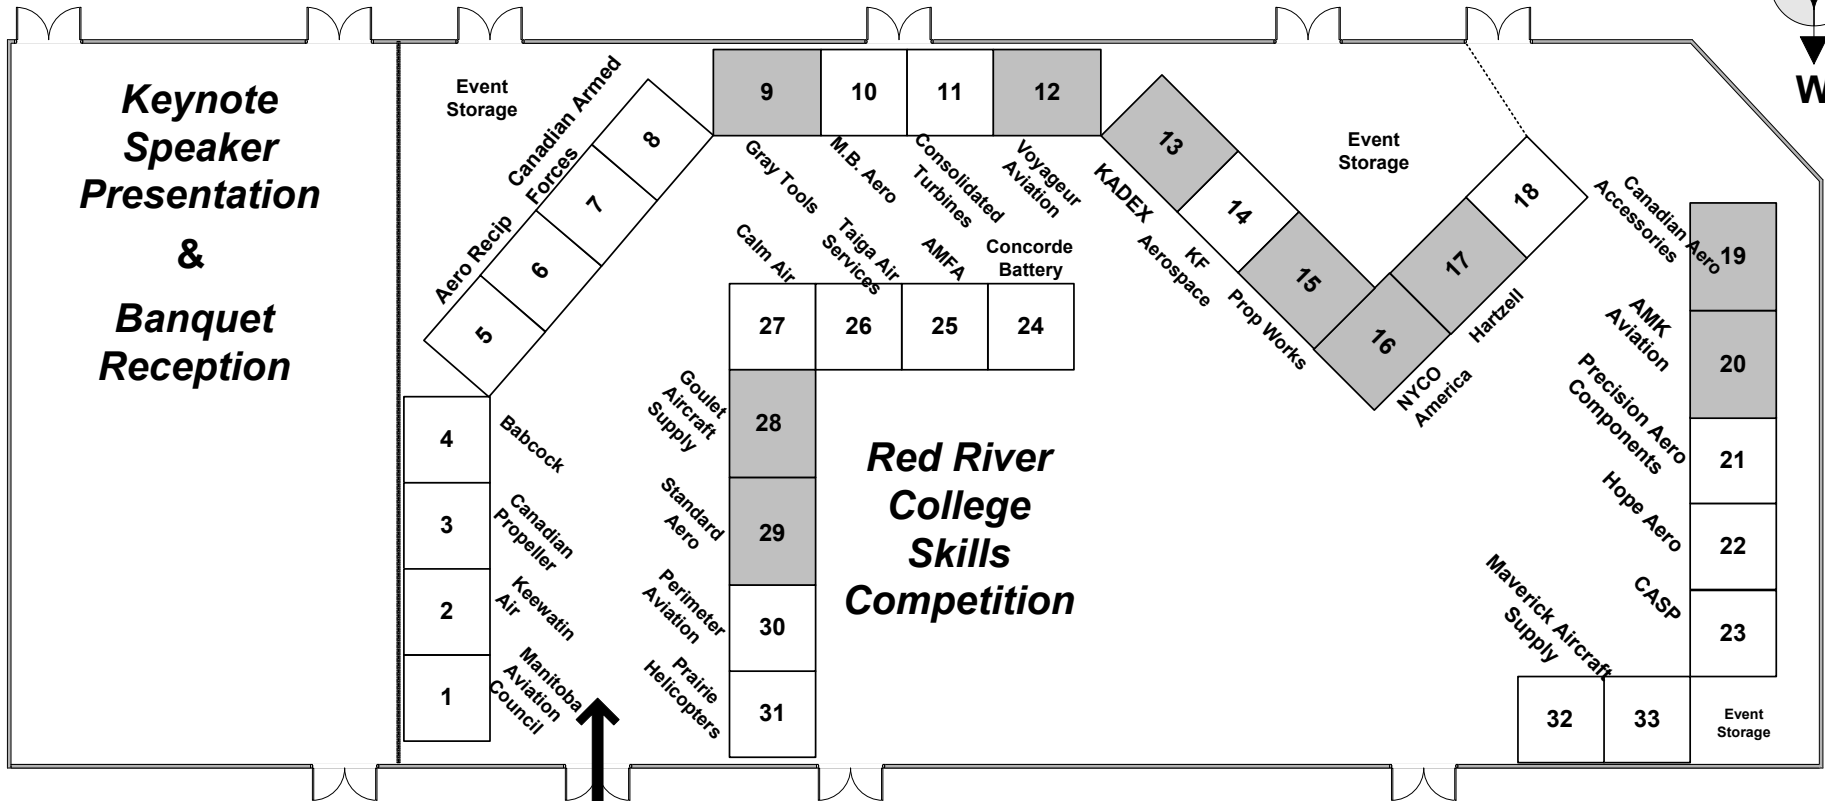

Central AME 2026

8x8
Booths

10x8
Booths

**Floor plan by...
CENTRAL DISPLAY LTD.**

(204) 237-3367
Fax (204) 235-1063
email: info@centralsdisplay.ca

NP
Event Dates: February 20-21, 2025

**Event
Entrance**

CANAD INNS POLO PARK

Ambassador Banquet & Conference Centre

Rooms 1, 2 & 3

Exhibitor List

<u>Booth #</u>	<u>Company Name</u>	<u>Booth Size</u>
1	Manitoba Aviation Council	8 ft.
2	Keewatin Air	8 ft.
3	Canadian Propeller	8 ft.
4	Babcock	8 ft.
5	Aero Recip	16 ft.
6	Aero Recip	16 ft.
7	Canadian Armed Forces	16 ft.
8	Canadian Armed Forces	16 ft.
9	Gray Tools	10 ft.
10	M.B. Aero	8 ft.
11	Condolitated Turbine Specialists	8 ft.
12	Voyageur Aviation Corp	10 ft.
13	KADEX	10 ft.
14	KF Aerospace	8 ft.
15	Prop Works	10 ft.
16	NYCO	10 ft.
17	Hartzell	10 ft.
19	Canadian Aero Accessories	10 ft.
20	AMK Aviation	10 ft.
21	Precision Aero Components	8 ft.
22	Hope Aero	8 ft.
23	CASP Aerospace	8 ft.
24	Concorde Battery	8 ft.
25	AMFA Local 605	8 ft.
26	Taiga Helicopters	8 ft.
27	Calm Air	8 ft.
28	Goulet Aircraft Ltd.	10 ft.
29	Standard Aero	10 ft.
30	Permeter Aviation	8 ft.
31	Prairie Helicopters	8 ft.
32	Maverick Aircraft	8 ft.