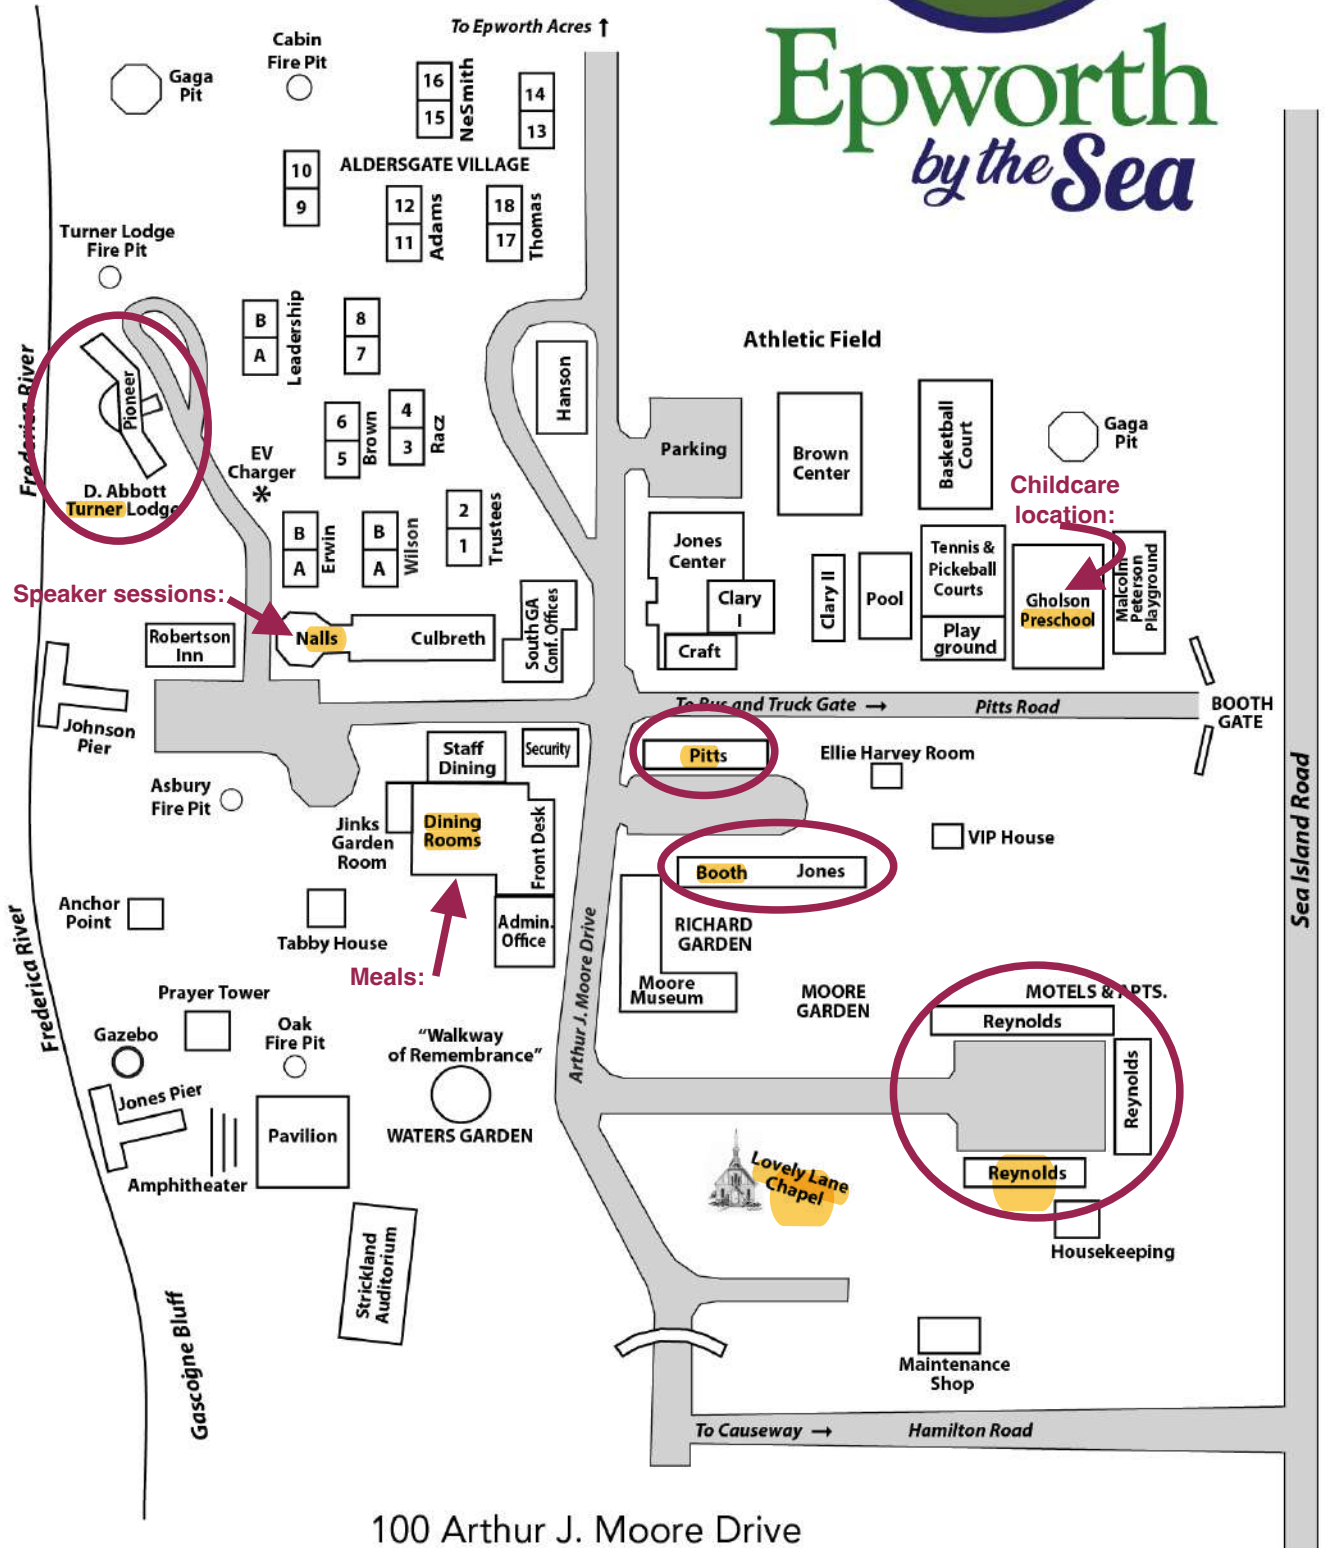

BUILDINGS & GROUNDS

Epworth
by the Sea

100 Arthur J. Moore Drive
 P.O. Box 20407
 St. Simons Island, GA 31522
 (912) 638-8688
 website: www.epworthbythesea.org
 e-mail: epworth@epworthbythesea.org