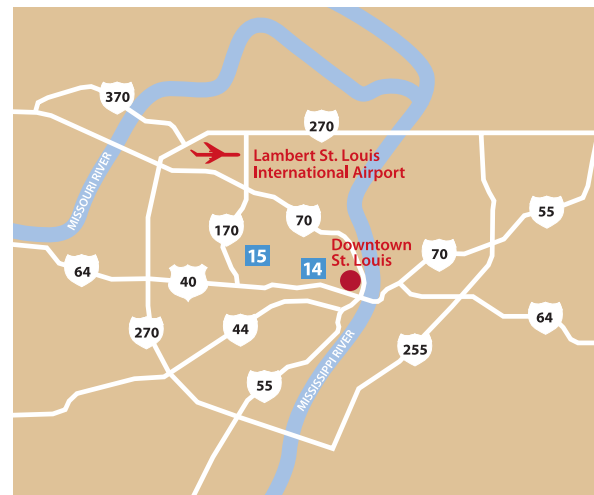

Downtown St. Louis

Wells Fargo Advisors
One North Jefferson Avenue

- Olive Street Garage**
Reserved parking
Open parking 4th floor ramp and rooftop
- Market Street Garage**
Open and reserved parking
Contractor parking on rooftop
- Lot 1 - Upper Level, A Building**
Reserved and vendor parking
- Lot 2 - Lower Level, A Building**
Reserved parking
- Lot 3 - Upper Level, C Building**
Visitor and reserved parking
- Lot 4 - Lower Level, C Building**
Reserved parking
- Lot 5 - Upper North**
Open and vendor parking
- Lot 6 - Pine Street**
Visitor, open and reserved parking
- Lot 7 - Ground Level, E Building**
Reserved parking
- Lot 8 - F Building**
Visitor and reserved parking
- Lot 22 - Market Street**
Open parking

Hotels

1. Marriott Residence
2. Marriott Courtyard
3. Pear Tree Inn by Drury Inn
4. Drury Inn Union Station
5. Marriott Union Station
6. The Westin
7. Omni Majestic
8. Renaissance Grand
9. Hilton
10. Drury Plaza
11. Hilton Downtown
12. Hyatt Regency Riverfront
13. Four Seasons
14. Chase Park Plaza
15. Ritz-Carlton