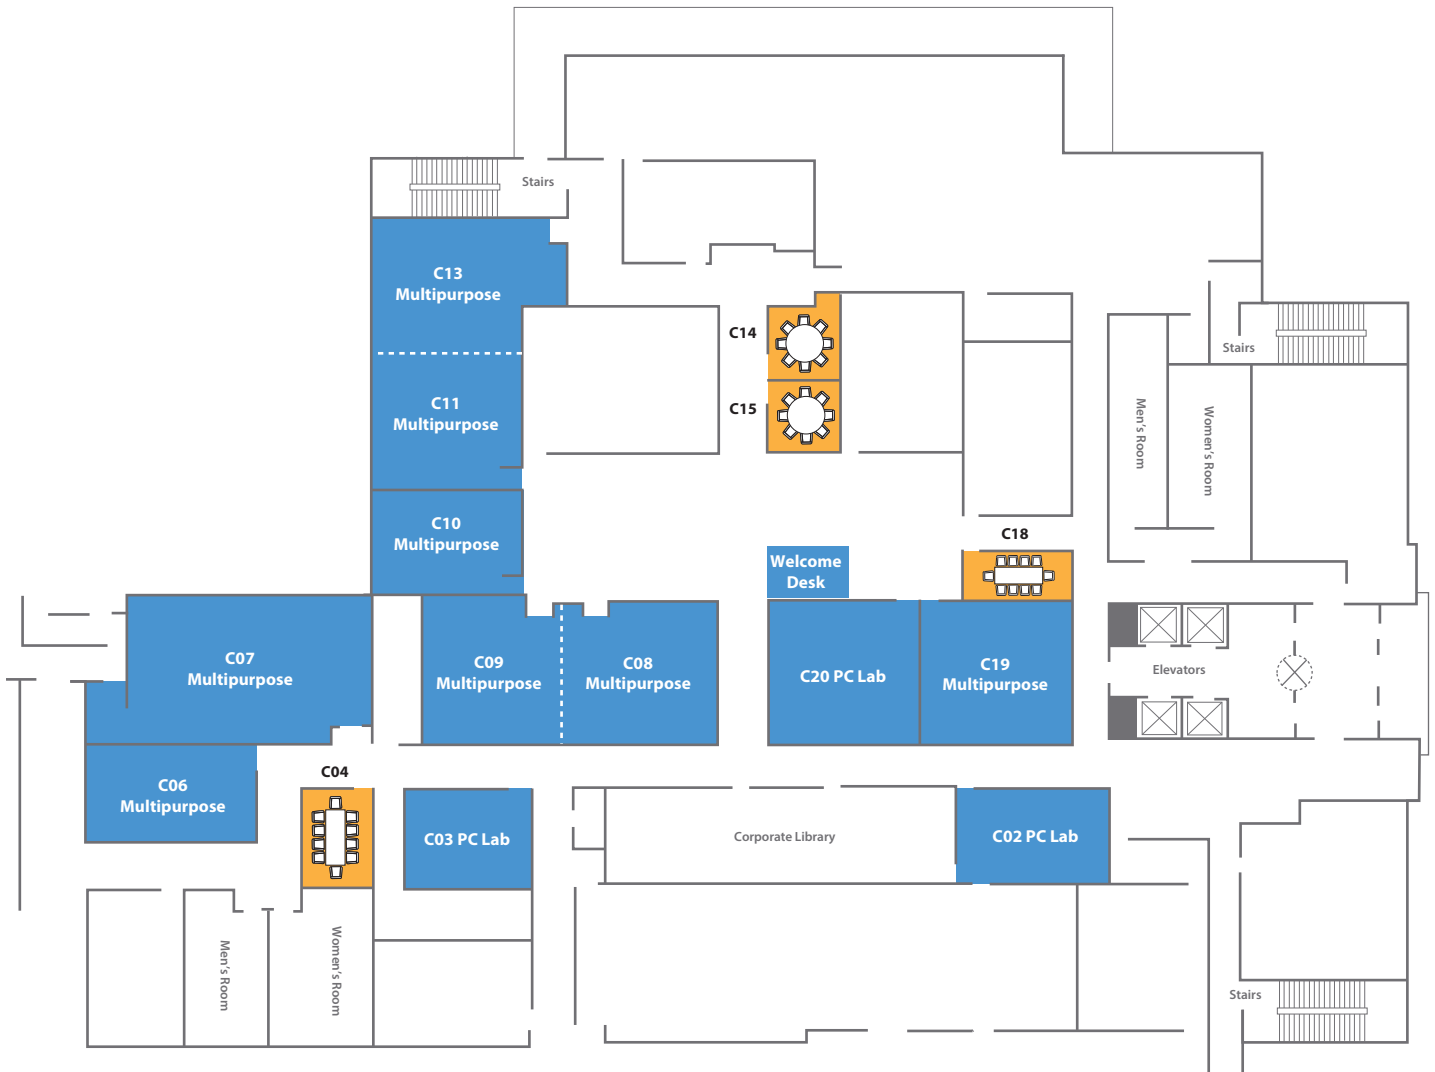

# Wells Fargo Customer Information Center

1525 West W.T. Harris Boulevard • Charlotte, NC  
 Connections Charlotte • 3-East-C

- Fixed Conference/Classroom
- Multi Purpose Rooms