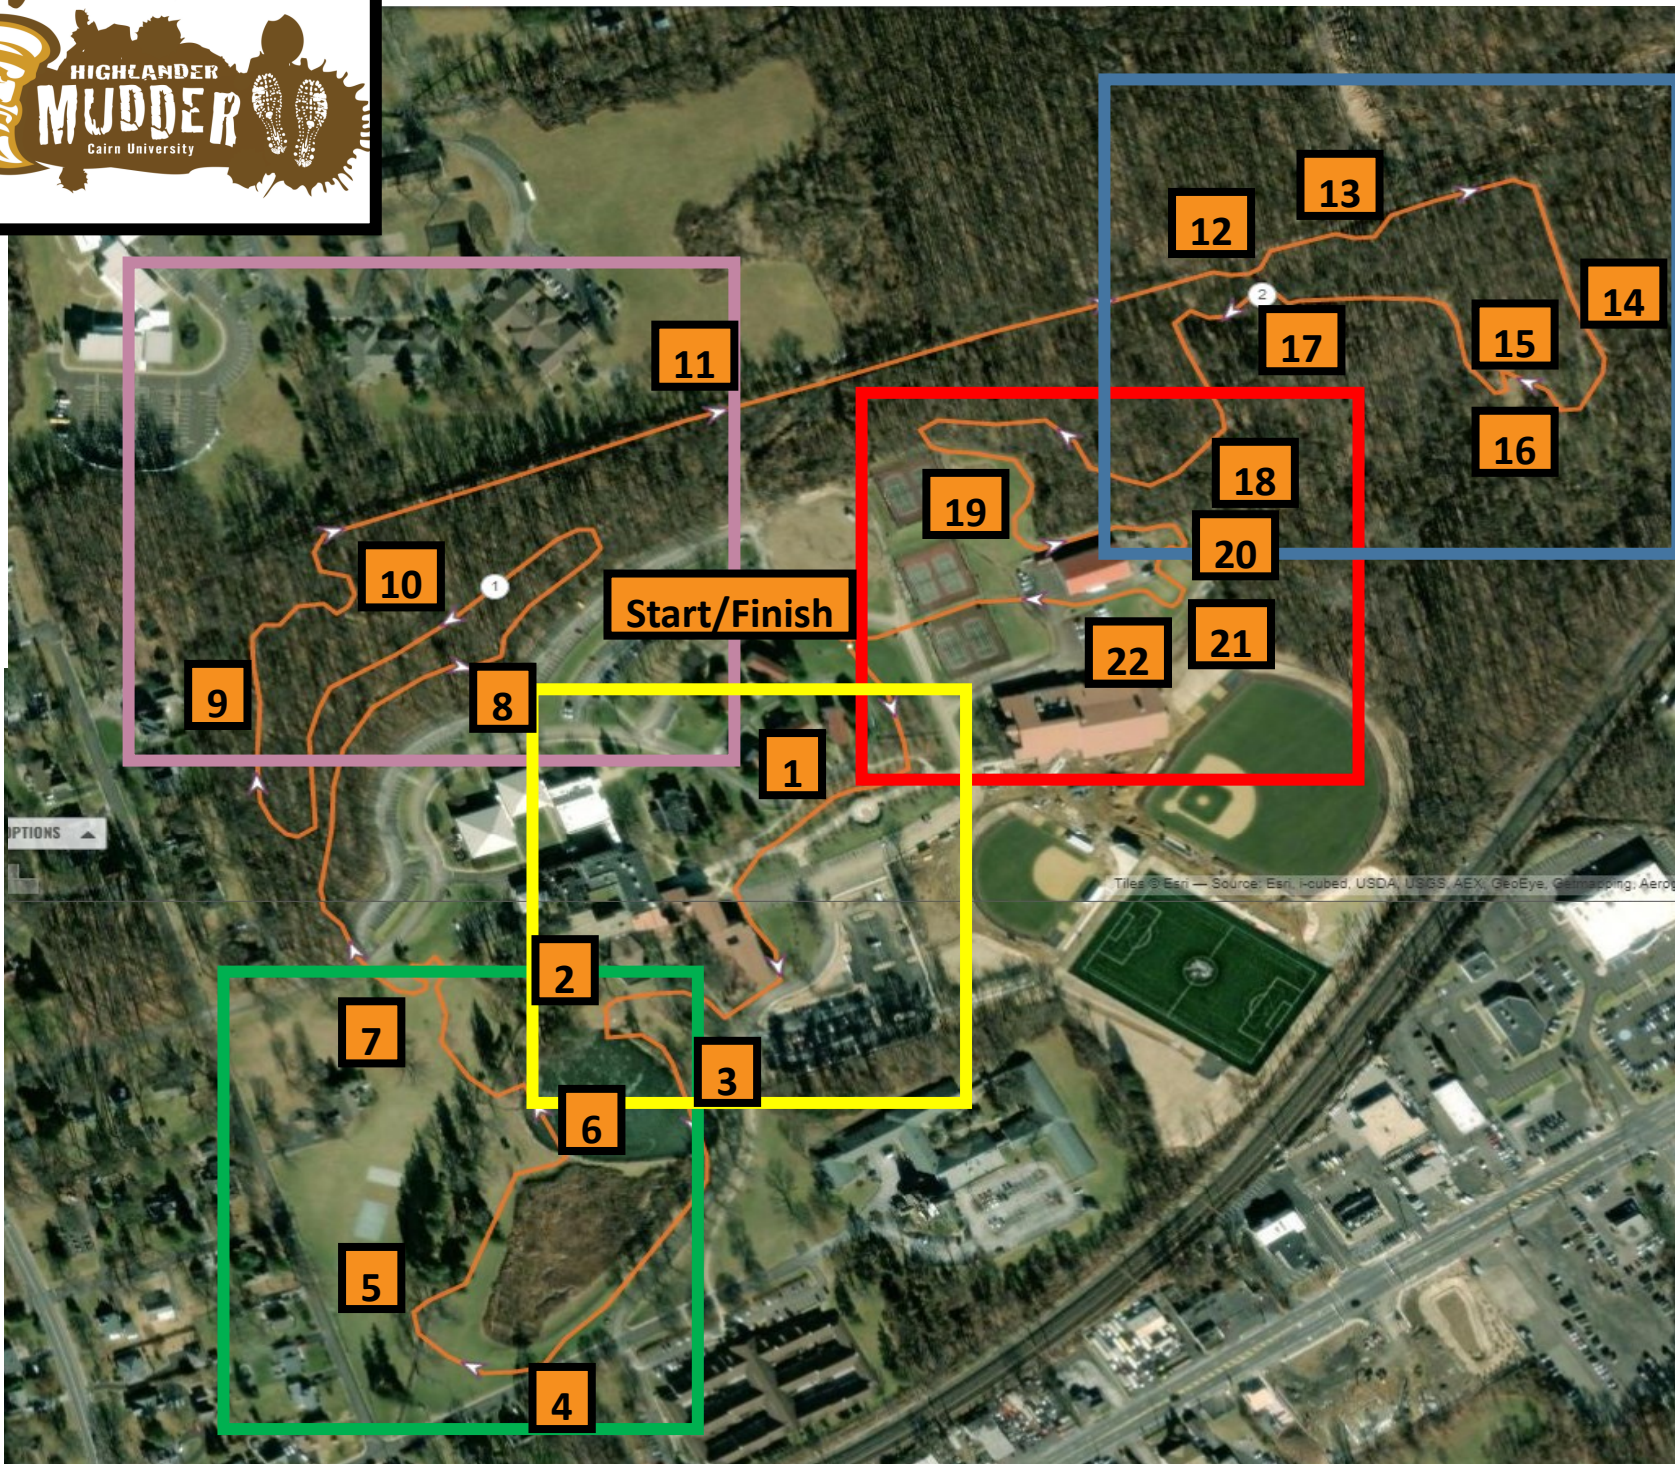

ROUTE METRICS			
2.507 miles	↑ 180 ft   ↓ 183 ft	Off-Road	287 kcal
DISTANCE	ASCENT / DESCENT (RAW)	TERRAIN	CALORIES
	<a href="#">EXPLORE FILTERED DATA</a>		<a href="#">CONFIGURE</a>

ELEVATION PROFILE	
203 ft	
112 ft	

Use our Route Profile Tool to explore the elevation profile in more detail

2

1

3

Modify

**Modify**

**Modify**