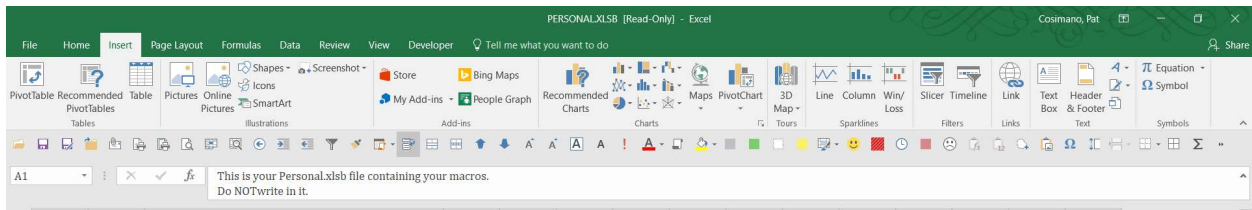

Restore the old colorful icons

Recently all my Office command icons changed style. For example, in Excel, I have both the Save and Save As icons on my Quick Access Toolbar. The old icons were both colorful; only the new Save icon has fill. Throughout the ribbons and QAT, more of the old icons have colorful fills, whereas the new icons are mostly lines without any fills, and those that have fills are monochromatic. The multiple colors and fills make it much easier to spot which command I'm looking for on my customized QATs, which are filled to capacity. My work computer still has the easier icons so I know it's confined to my own laptop. I chatted with support, and she concluded that the new icons are the result of an upgrade, which my work computer apparently does not have yet.

We should have the option to get the easier icons back.

Old Excel icons from work computer:

New Excel icons from personal computer: