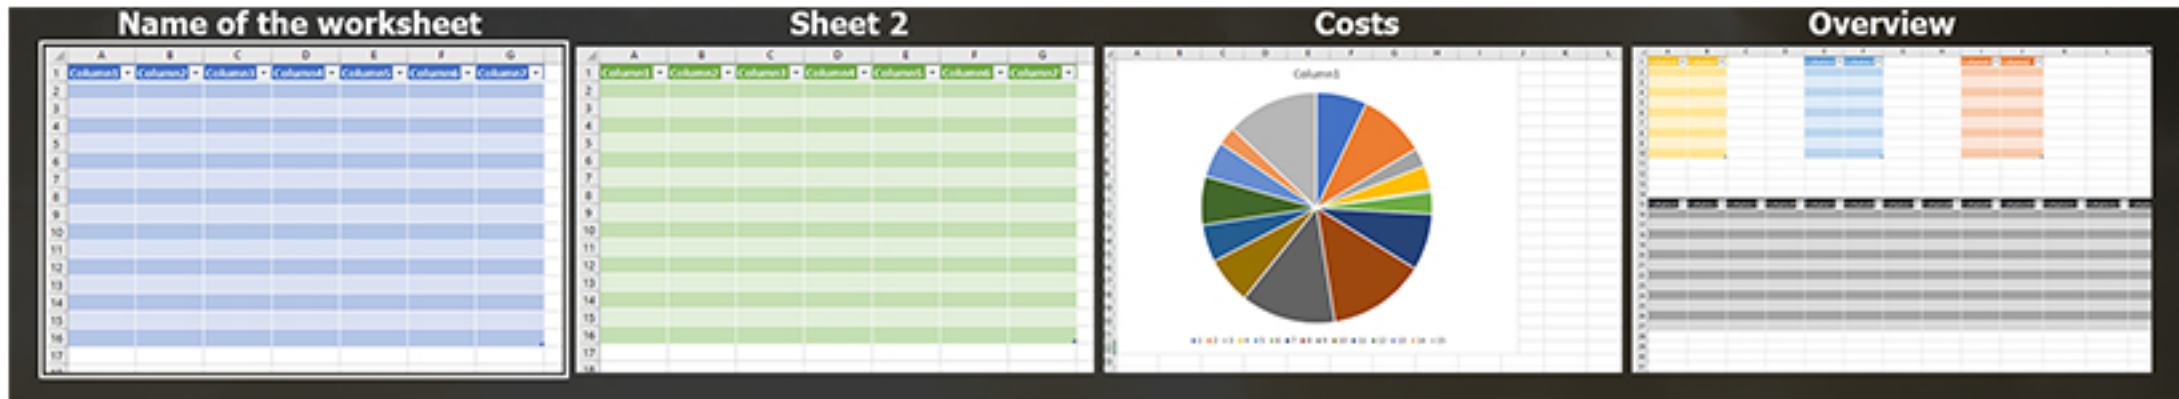

Picture 1: Overview when switching between open programs

Picture 2: Overview when switching between Excel worksheets