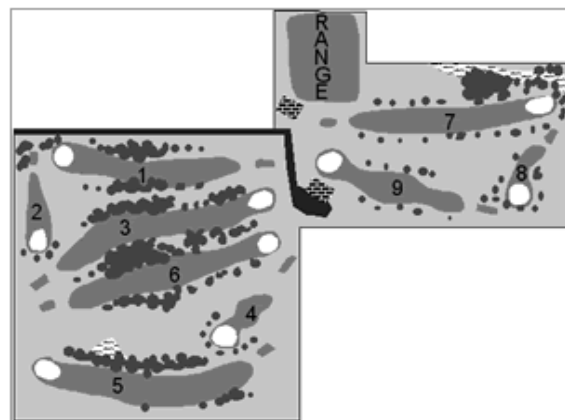

Ryan Hills Country Club

960 Nebraska St
Osceola, Nebraska 68651
(402) 747-6661
Course Type: Public
Tee times not required

This course lays out on a hill (Ryan Hill) just to the west of Osceola.

It features gently rolling, treelined fairways, unguarded midsize bentgrass greens, and very playable bluegrass rough.

Ryan Hill plays like a long executive layout for the men with six par 4's and three par 3's.

Number seven has a picturesque green that is flanked by Davis Creek and pine trees to the left and behind.

The difficult fifth is a dogleg right with a fairway that slopes steeply left. It has trees and a pond to the right, and Highway 92 wide left.

Ryan Hill is a well conditioned course playable for all levels.

	1	2	3	4	5	6	7	8	9
Wht	345	145	380	185	350	380	370	125	257
Par	4	3	4	3	4	4	4	3	4

	Yardage	Par	Rating	Slope
Mens	5074	66	65.4	111
Ladies	5074	72	69.8	111