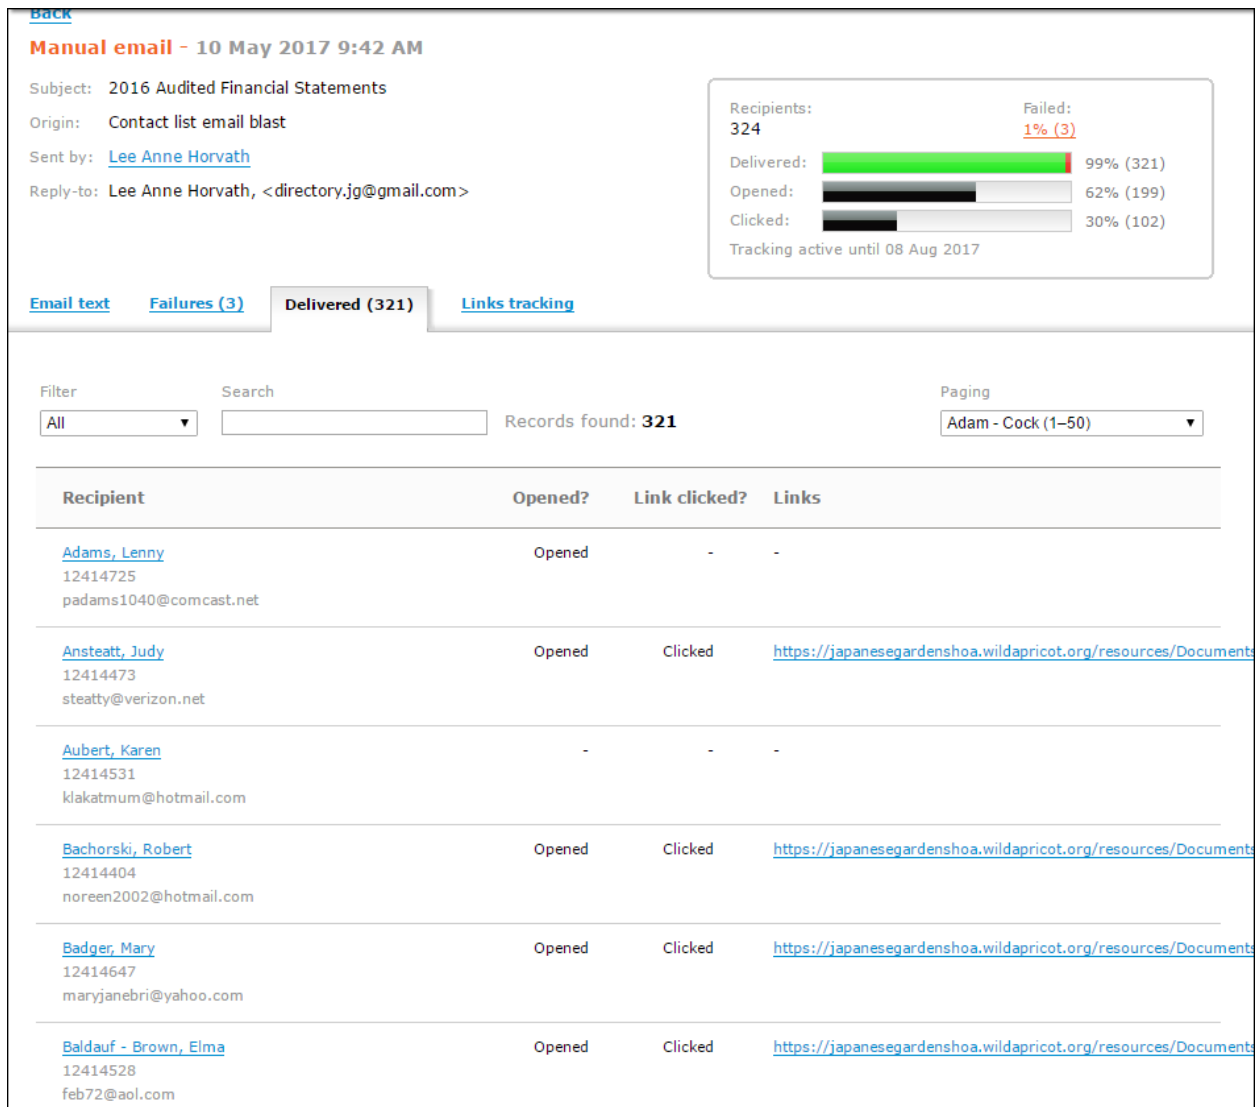

Enhancement Request: Email Log - Export data for a single email

I need the ability to export the details of a single email. I need to document WHO opened, WHO clicked, AND WHO has NOT opened the email; most needed for Blast emails.

Figure 1 shows the log of a single email; it contains the level of detail I need and want. However, it does not lend itself to in-depth analysis for compliance, especially with many recipients – in this case there are 324 recipients – that equals 7 pages which require scrolling to see the 50 entries per page.

Figure 1