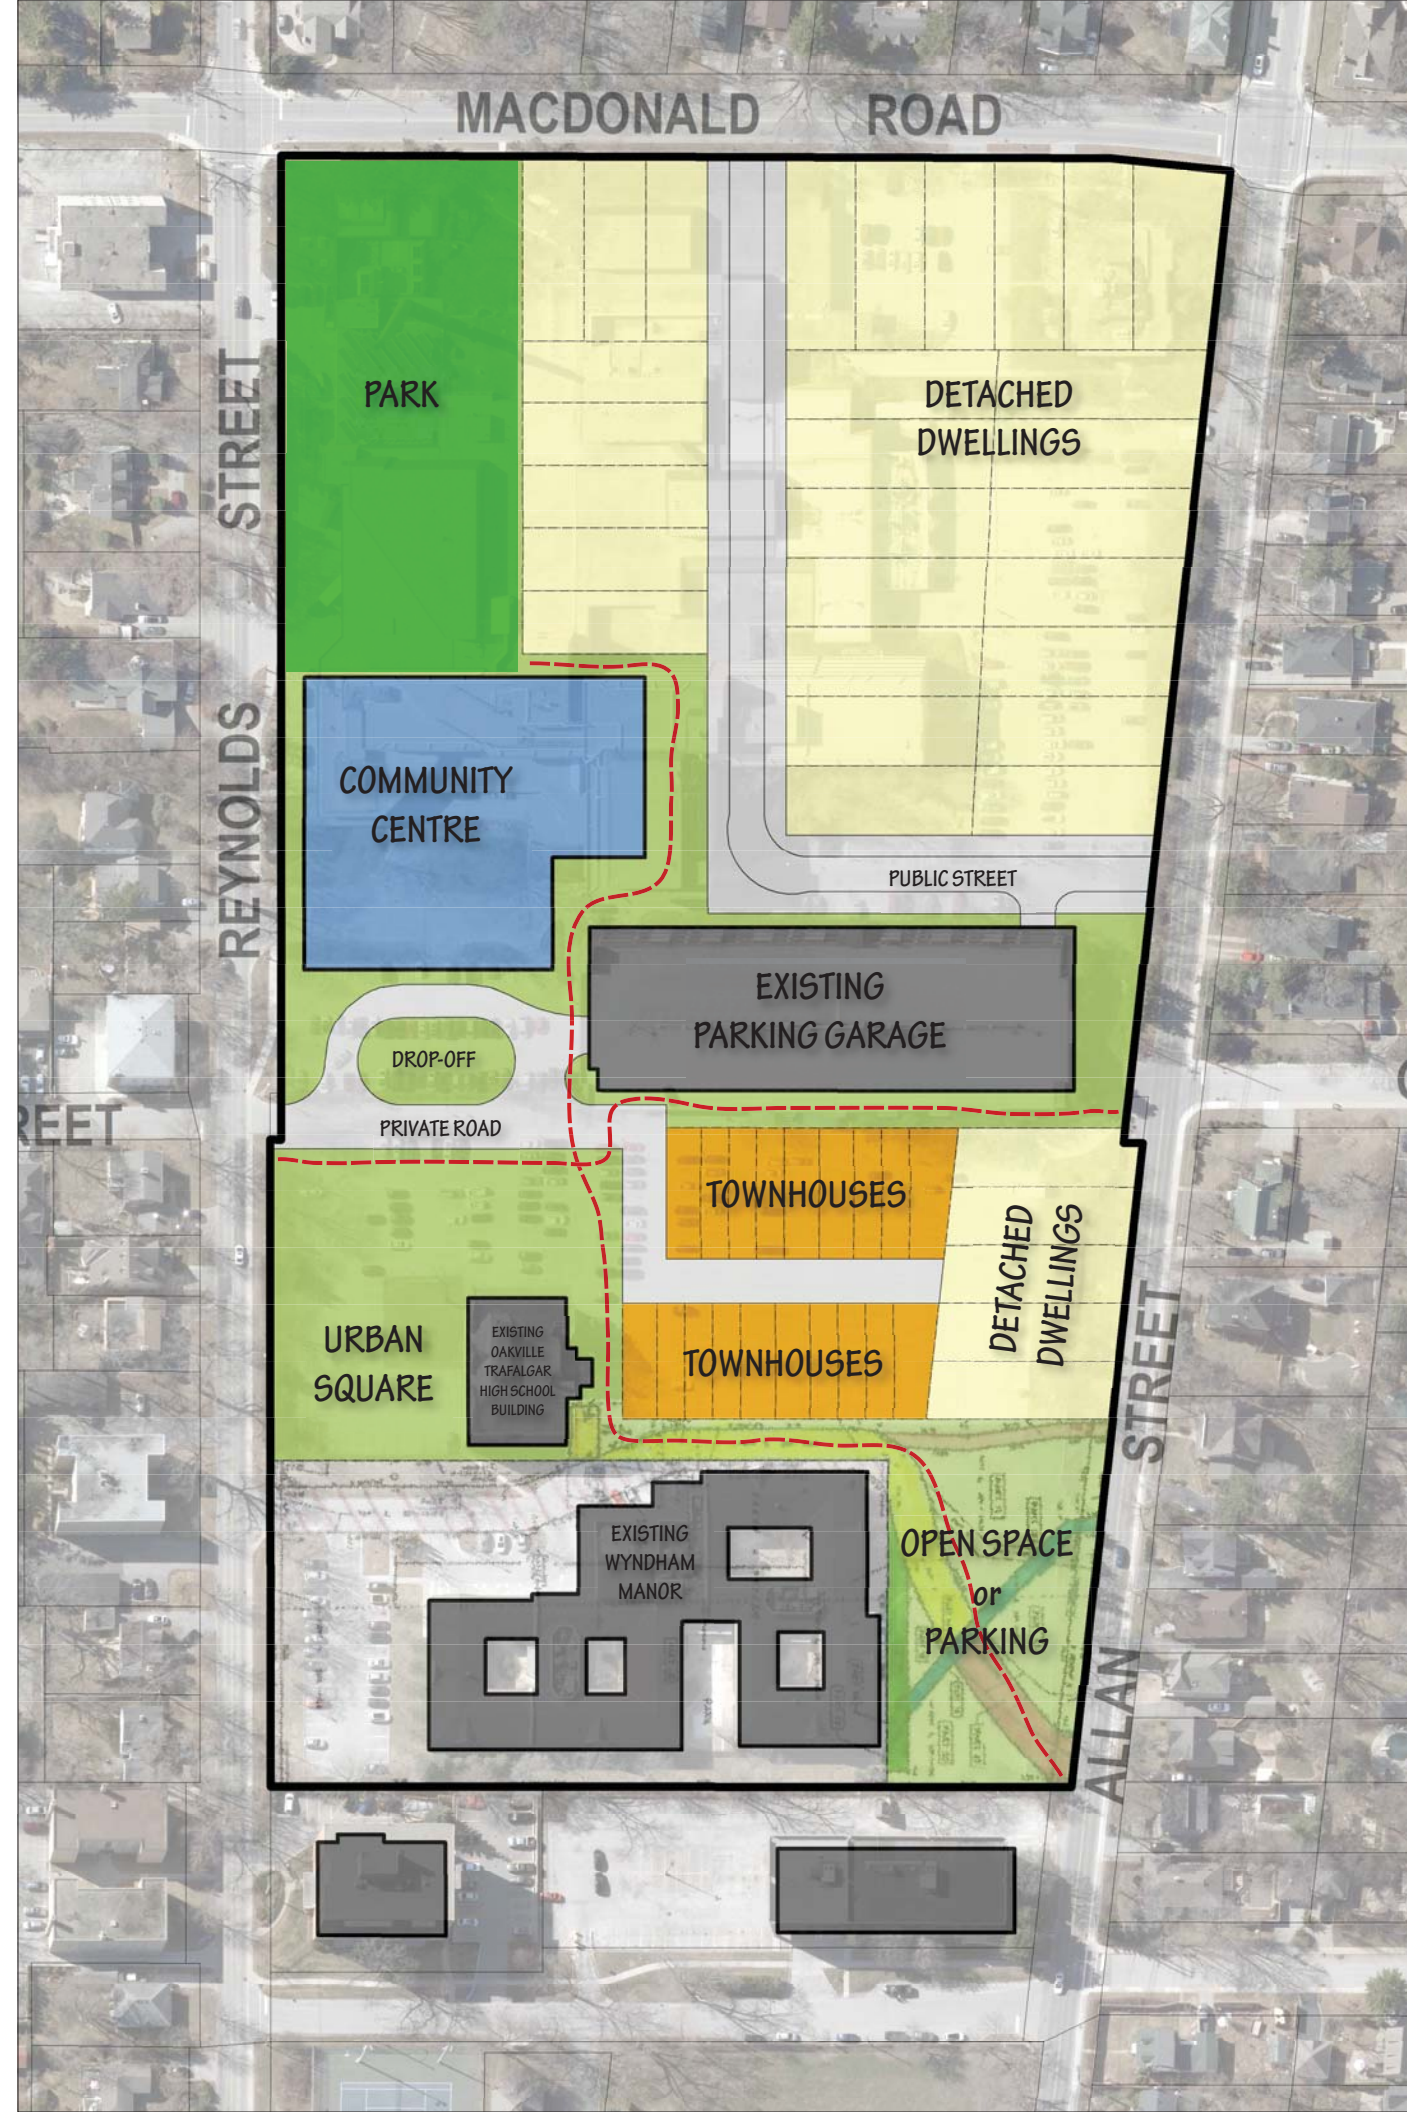

# Option 2 Westerly Community Centre

## Details

**33 single-  
detached lots**

**19 townhouse lots**

**Density 21.5 uph**

**Park: 0.56 ha  
(1.39 acre)**