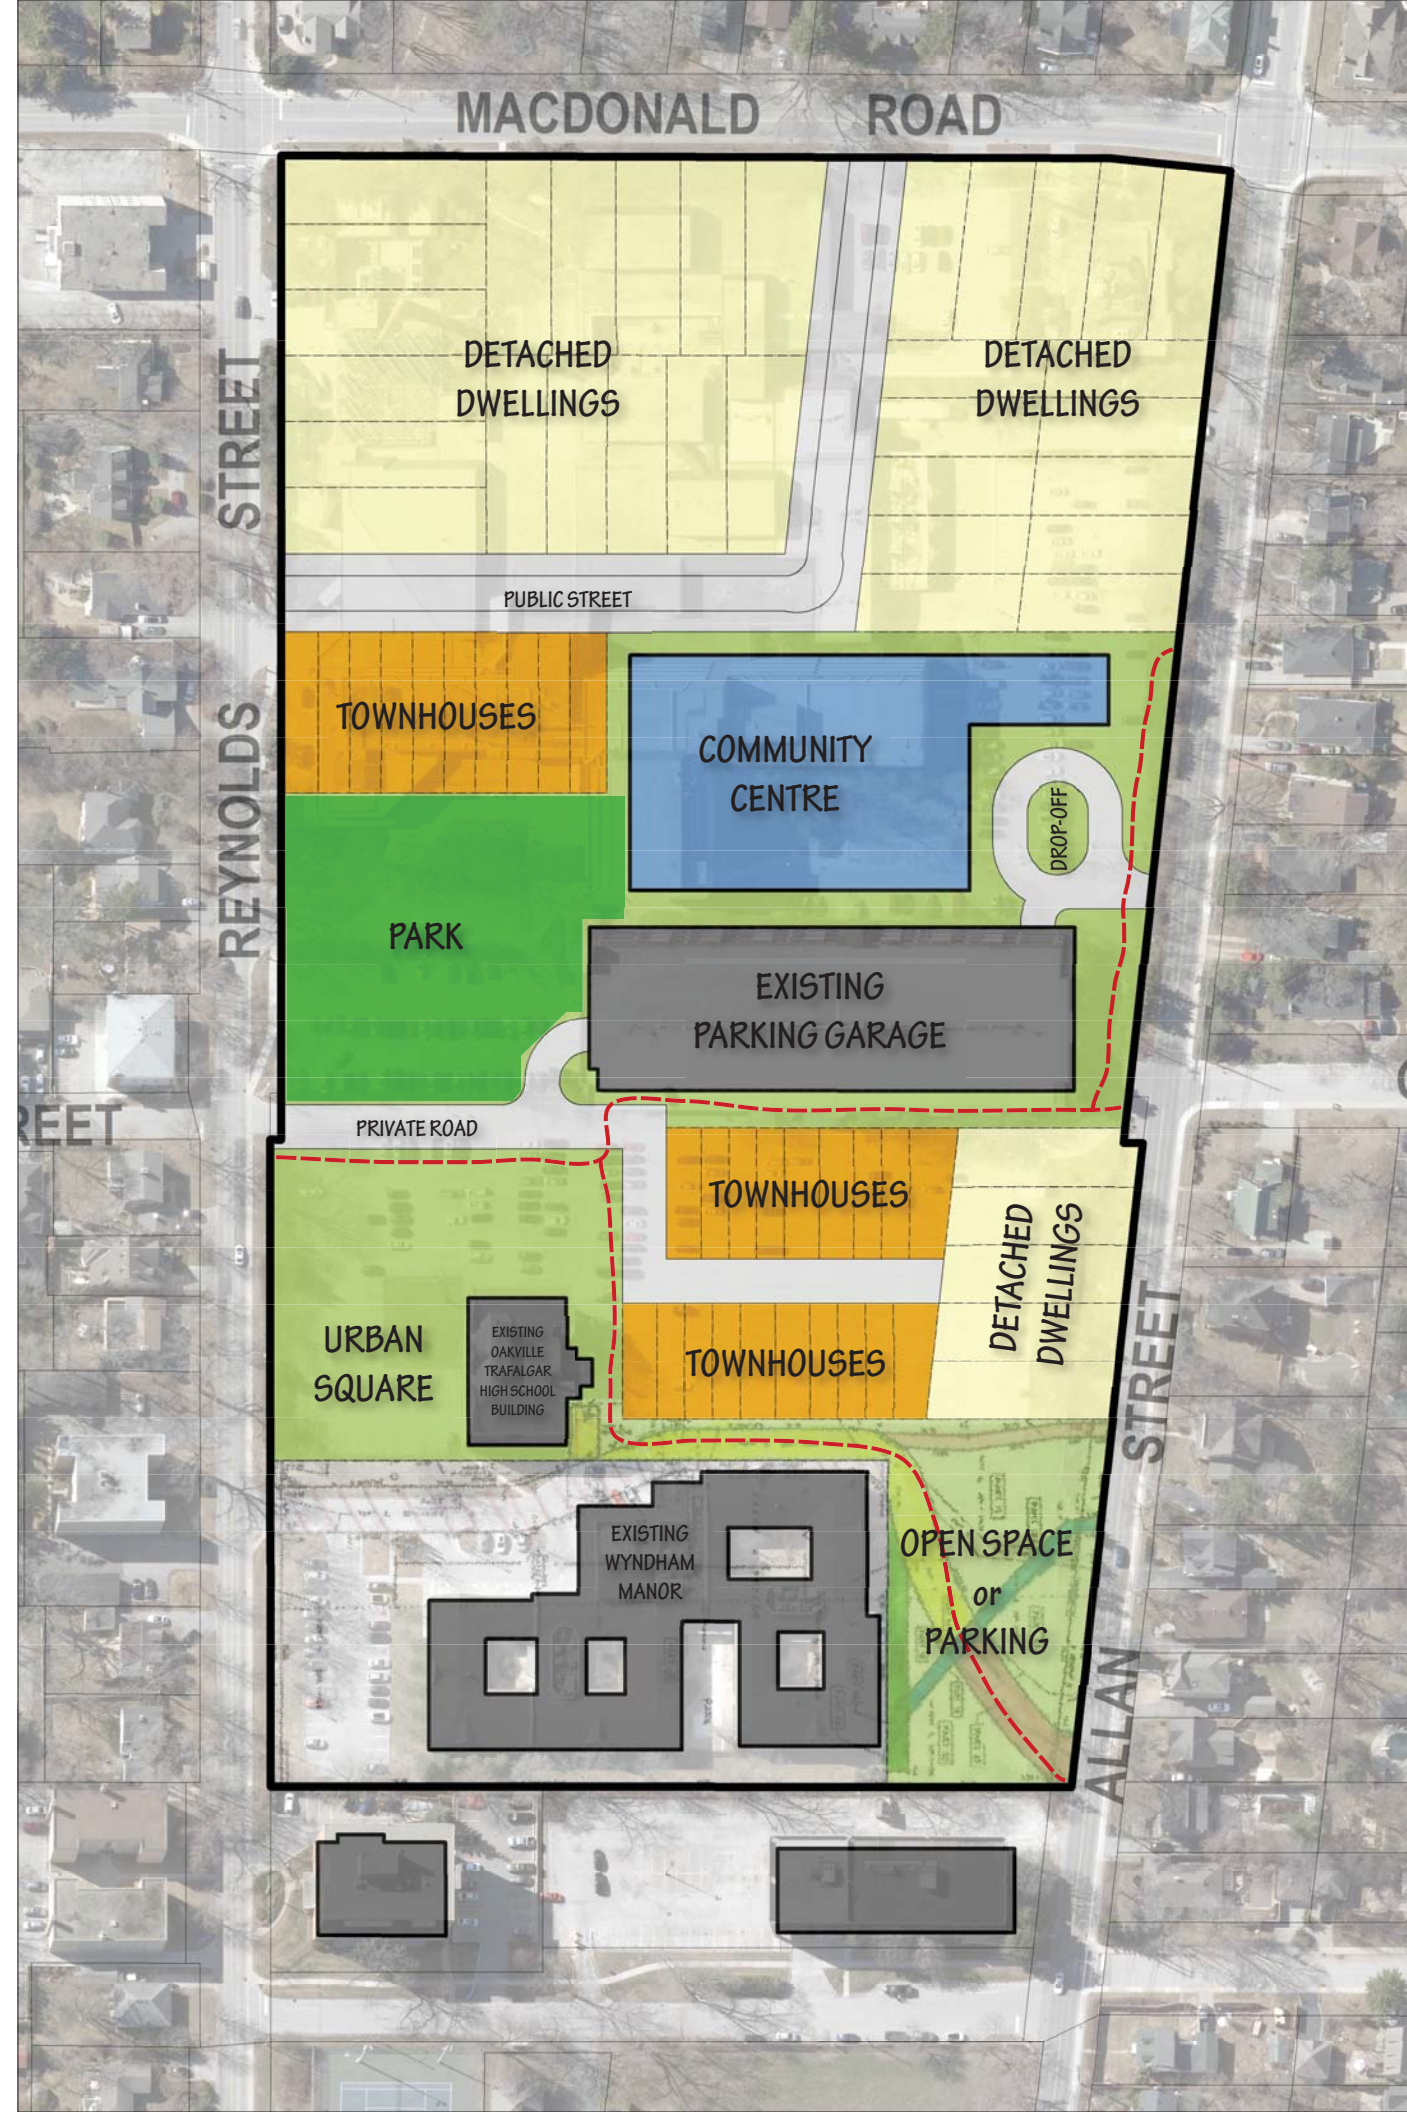

Option 3 Northerly Community Centre

Details

**36 single-
detached lots**

29 townhouse lots

Density 24.7 uph

**Park: 0.41 ha
(1.0 acre)**