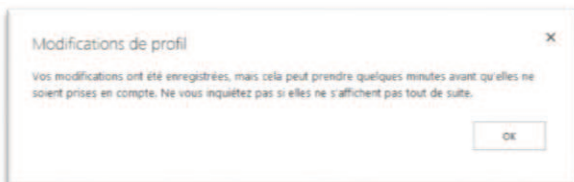

Paramètres linguistiques (Language Settings)

Select your language (several if needed) – set Overwrite Translations to yes

A propos de moi (About me)

Modifier votre profil (modify your profil)

Pick your language and click Add

As an option : Expanding "Afficher les paramètres linguistiques avancés" (advanced language settings) allows to choose language for content and search

Save your choices at the bottom of the page

An information message warn that your modifications had been recorded. But several minutes could be taken before to take place.