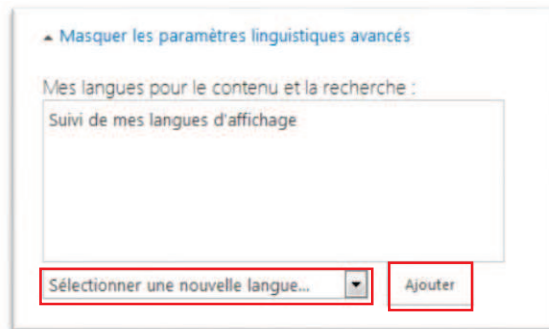

Paramètres linguistiques (Language Settings)

Select your language (several if needed) – set Overwrite Translations to yes

A propos de moi (About me)

Modifier votre profil (modify your profil)

Pick your language and click Add

As an option : Expanding "Afficher les paramètres linguistiques avancés" (advanced language settings) allows to choose language for content and search

Save your choices at the bottom of the page

An information message warn that your modifications had been recorded. But several minutes could be taken before to take place.