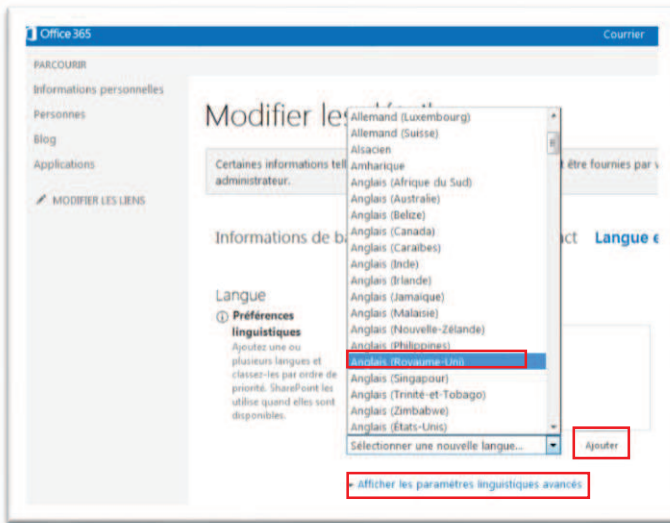

Site Parameters / Paramètres du site

Site administration section / paramètres régionaux (Regional Settings)

Choose your regional parameters and specify the sort order – let "français" if your language is not in the drop down list

Paramètres linguistiques (Language Settings)

Select your language (several if needed) – set Overwrite Translations to yes

A propos de moi (About me)

Modifier votre profil (modify your profil)

Pick your language and click Add

As an option : Expanding "Afficher les paramètres linguistiques avancés" (advanced language settings) allows to choose language for content and search

Save your choices at the bottom of the page

An information message warn that your modifications had been recorded. But several minutes could be taken before to take place.