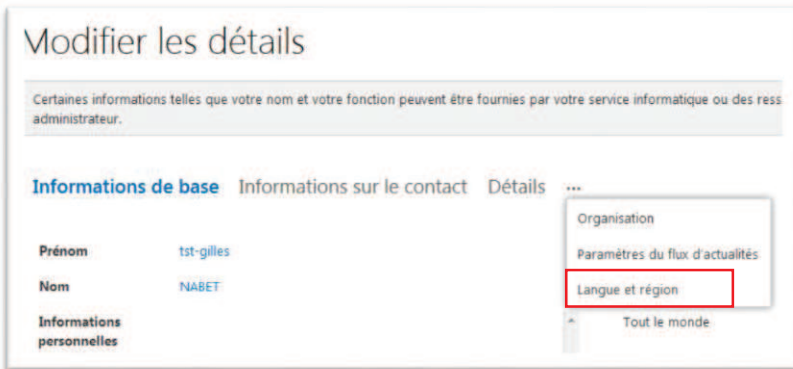

Site Parameters / Paramètres du site

Site administration section / paramètres régionaux (Regional Settings)

Choose your regional parameters and specify the sort order – let "français" if your language is not in the drop down list

Paramètres linguistiques (Language Settings)

Select your language (several if needed) – set Overwrite Translations to yes

A propos de moi (About me)

Modifier votre profil (modify your profil)

Pick your language and click Add

As an option : Expanding "Afficher les paramètres linguistiques avancés" (advanced language settings) allows to choose language for content and search

Save your choices at the bottom of the page

An information message warn that your modifications had been recorded. But several minutes could be taken before to take place.