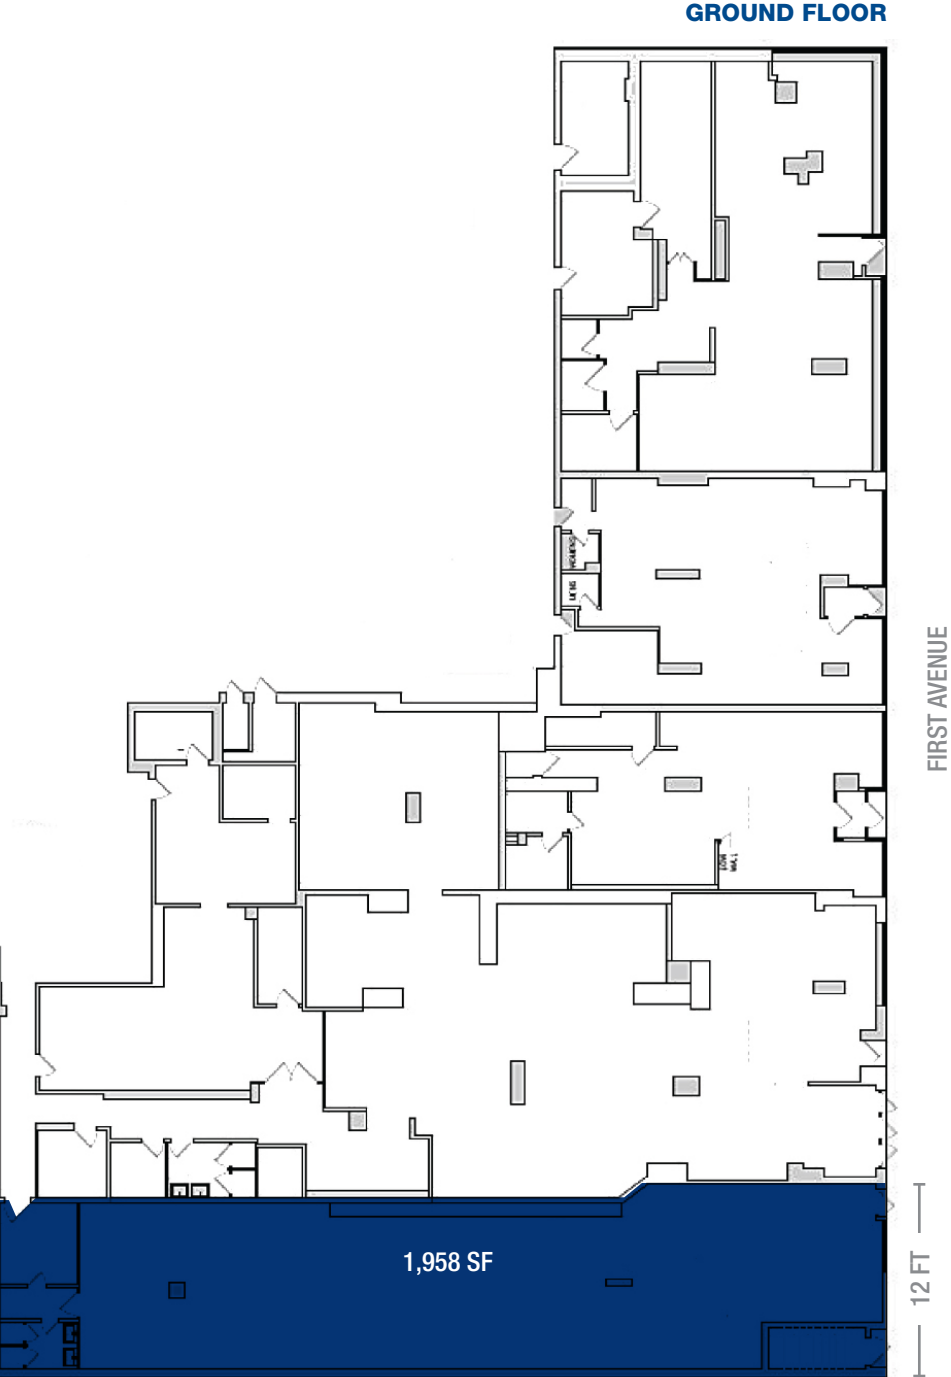

SPACE DETAILS

LOCATION

West block between East 64th and 65th Street

SPACE

Ground Floor 1,958 SF

CEILING HEIGHT

Ground Floor 10 FT

POSSESSION

Immediate

TERM

Long term

FRONTAGE

12 FT on First Avenue

SITE STATUS

Formerly Ricky's NYC

NEIGHBORS

Sushi Seki, Chase, Gristedes, Chirping Chicken, Blo Blow Dry Bar, Duane Reade, Ciel Bicycle Store and TD Bank

COMMENTS

- Ideal retail spaces within close proximity to Memorial Sloan Kettering Cancer Center
- Situated in a dense residential neighborhood
- Non-contiguous storage space available
- All uses considered