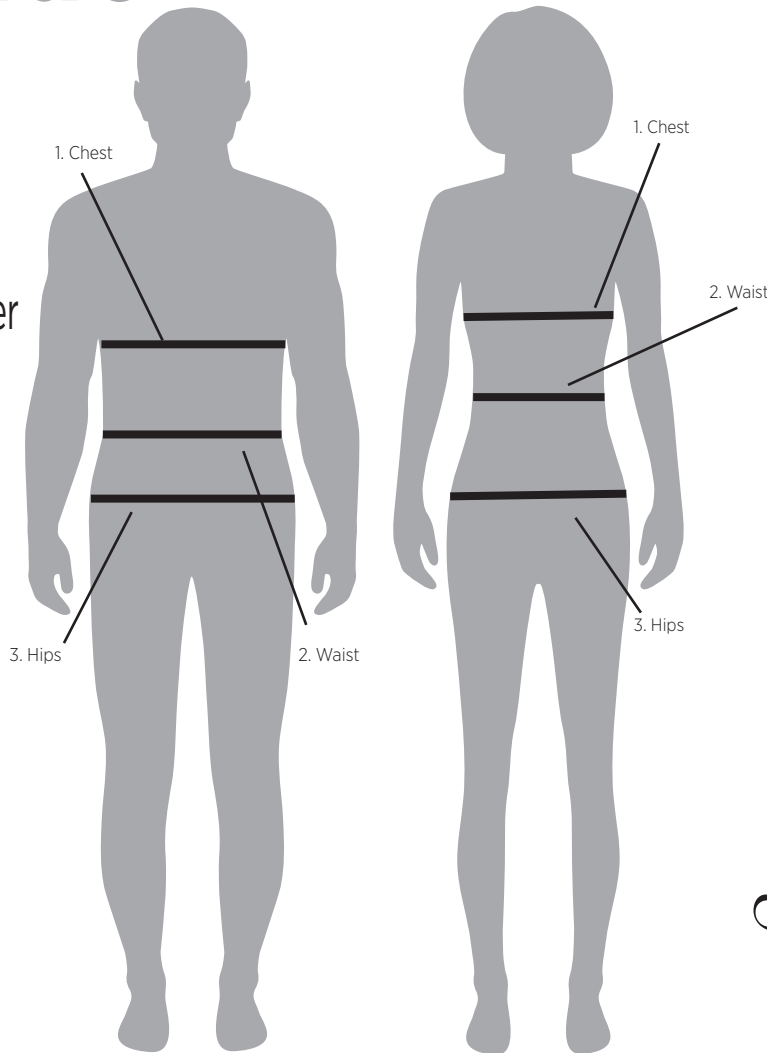

Colorguard Sizing Guide

qigita!
PERFORMANCE gear

1. **Chest** - Measure around the body at the fullest part of the chest, under the arms, and with the arms down and relaxed.

2. **Waist**- Measure around the waist at the narrowest point (usually just below the belly button).

3. **Hips** - Measure around the hips at the widest point.

Female

Size	Bust	Waist	Hip
2XS	29	23	30.5
XS	31	25	32.5
SM	33	28	34.5
MD	36	31	37.5
LG	39	34	40.5
XL	42	38	43.5
2XL*	46	42	47.5
3XL*	50	46	51.5
4XL*	54	50	55.5
5XL*	58	54	59.5

Female

Short
under 5'3"
Tall
over 5'9"

*2XL- 5XL will incur additional charges

Male

Size	Chest	Waist	Hip
2XS	33½	28	33
XS	35½	30	35
SM	37½	33	37
MD	40½	36	40
LG	43½	39	43
XL	46½	43	46
2XL*	50½	47	50
3XL*	54½	51	54
4XL*	58½	55	58
5XL*	62½	59	62

Male

Short
under 5'6"
Tall
over 6'1"

* 2XL- 5XL will incur additional charges

WE RECOMMEND CONSIDERING THE LARGEST MEASUREMENT WHEN DETERMINING A SIZE. ALTERATIONS CAN BE MADE, BUT FABRIC CANNOT BE ADDED.