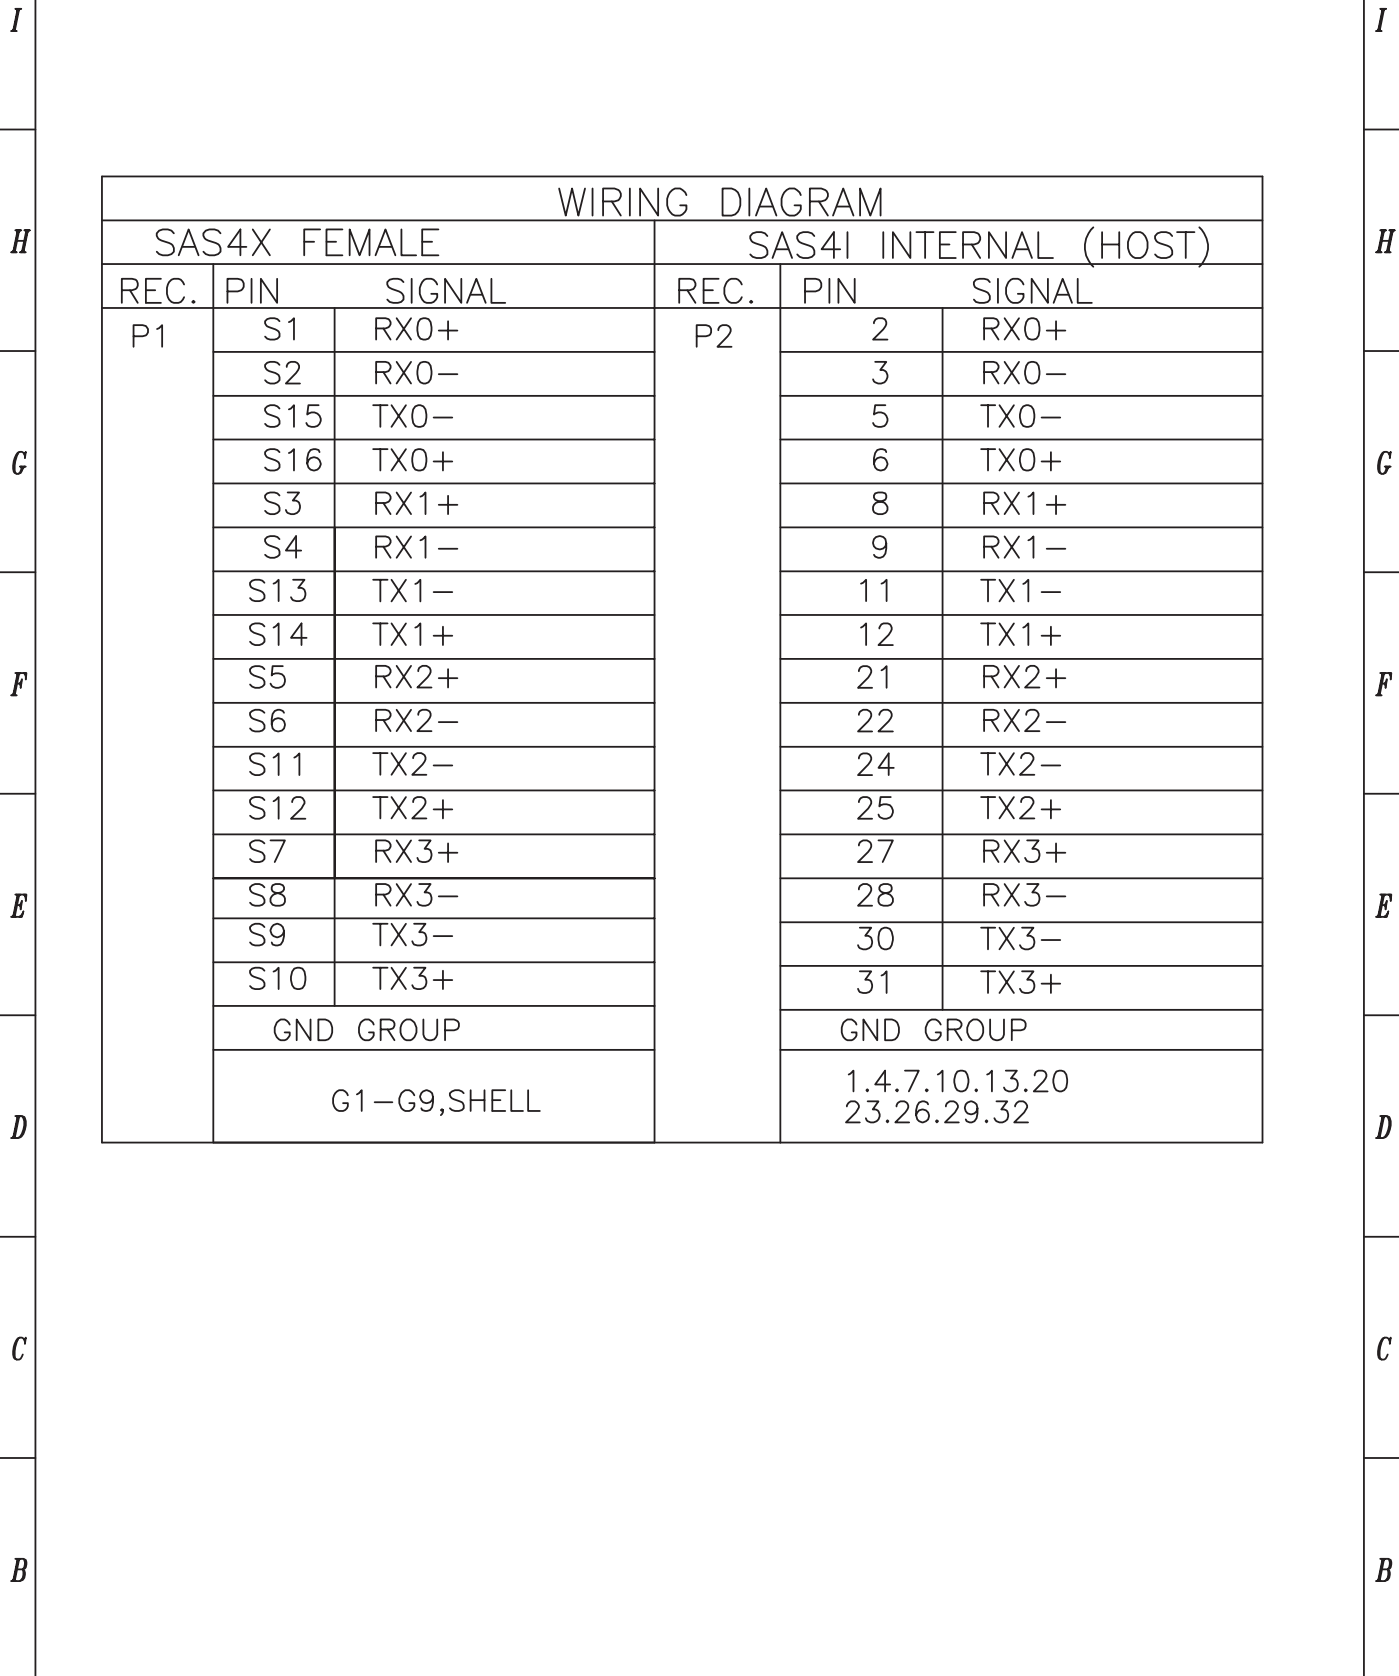

1 2 3 4 5 6

REV.	REMARK	DATE	SIGN.

DataStorageCables.com	DESC. 4X FEMALE TO SAS 4I RECEPTACLE CABLE ASSEMBLY				
	P/N			CUSTOMER P/N	
	APPROVED	CHECKED	DESIGNED	TOLERANCE	SCALE 1 = 1
				UNIT mm	
			DATE 10/08/07	DWG NO:	

1 2 3 4 5 6