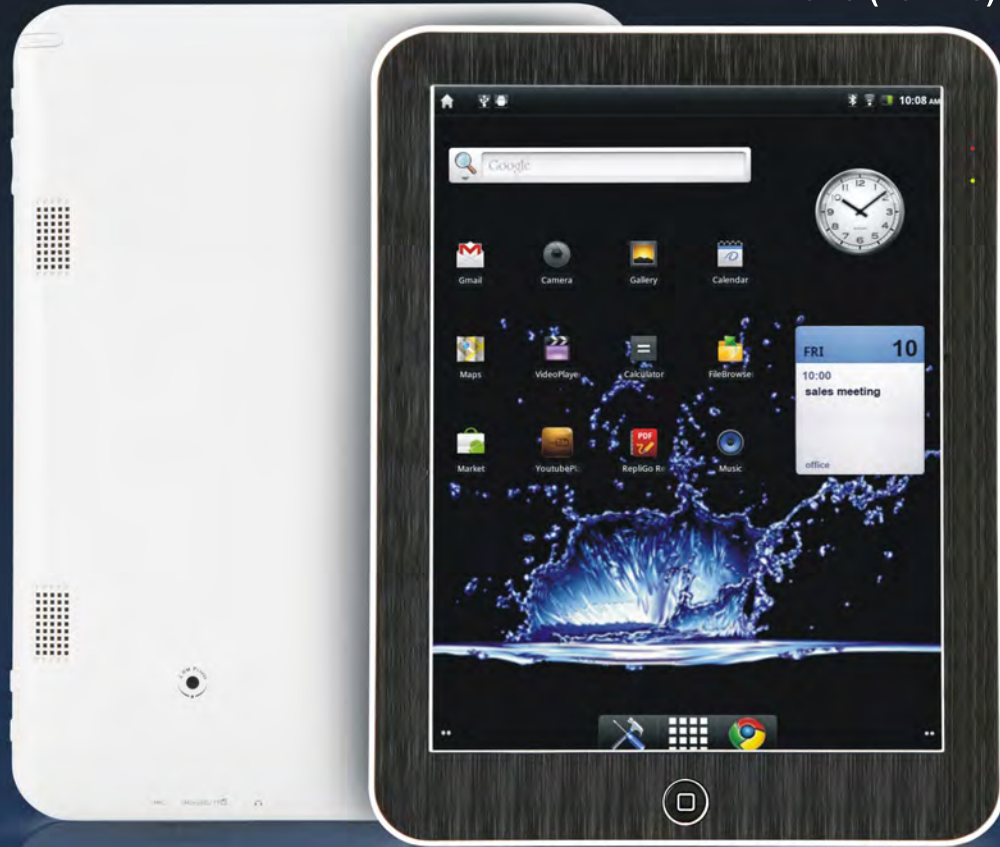

Other Choices of Media Tablet

▼ TP-10D9 (10" 4:3)