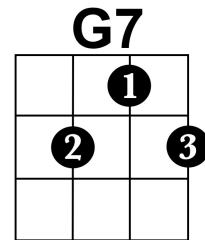

**GET BACK (The Beatles) (uke)**

G7 G7  
Jo Jo was a man who thought he was a loner

C G7  
But he knew he couldn't last

G7 G7  
Jo Jo left his home in Tucson Arizona

C G7  
For some California grass

**[Chorus:]**

G7 G7  
Get Back, Get Back,  
C G7  
Get Back to where you once belonged

G7 G7  
Get Back, Get Back,  
C G7  
Get Back to where you once belonged -

G7 G7  
Sweet Loretta Modern thought she was a woman

C G7  
But she was another man

G7 G7  
All the girls around her said she's got it coming

C G7  
But she gets it while she can

G7 G7  
[Chorus:] Get Back, Get Back, .....