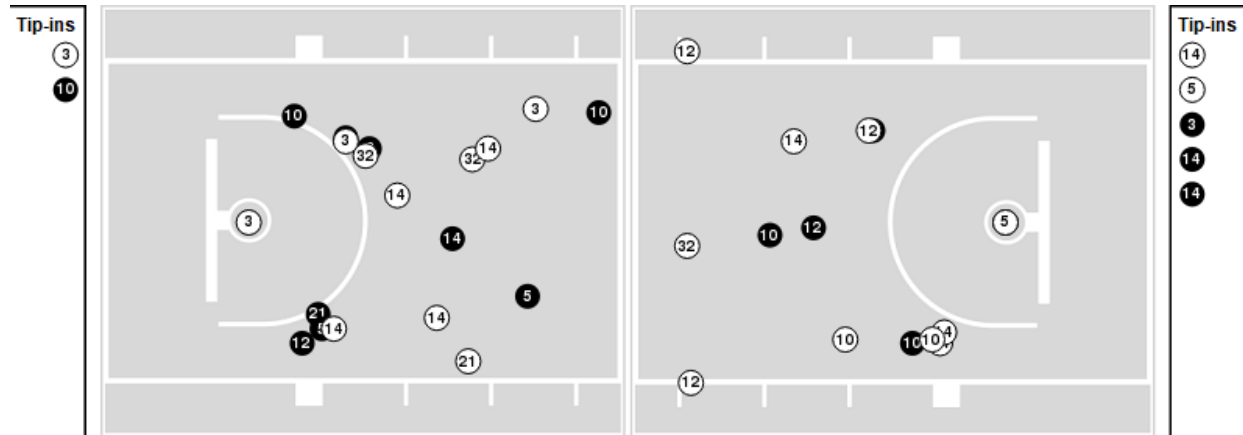

Blow Up Chart

● Made ○ Missed N - Player Number

Kentucky	M/A	%
Field Goals	26/74	35
2 Points	22/54	41
3 Points	4/20	20
Free Throws	11/18	61

Kentucky	M/A	%
Points in the Paint	34 (17 / 36)	47
Fast Break Points	10 (6/11)	55
Second Chance Points	22 (11/22)	50
Effective FG%	38