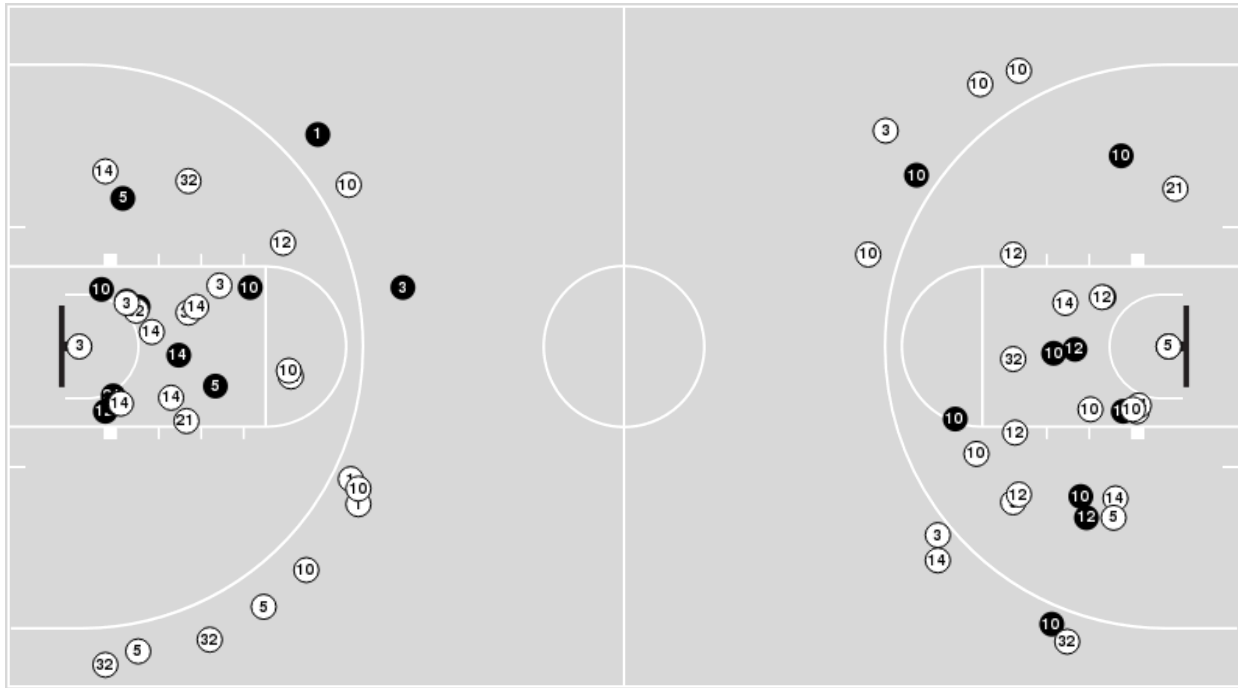

Officials: Mark Zentz, Cameron Inouye, Stephanie Barksdale

Players => 1, 3, 5, 10, 11, 12, 14, 15, 21, 23, 32, 34, 44, 44FG Types=>AllResults=>All

Kentucky

All Field Goals