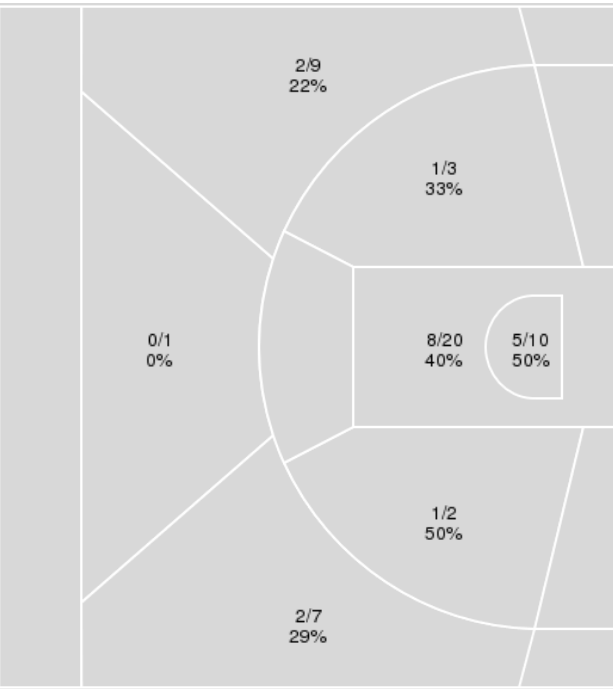

Stetson

Kentucky	M/A	%
Field Goals	26/74	35
2 Points	22/54	41
3 Points	4/20	20
Free Throws	11/18	61

Stetson	M/A	%
Field Goals	19/52	37
2 Points	15/35	43
3 Points	4/17	24
Free Throws	6/10	60