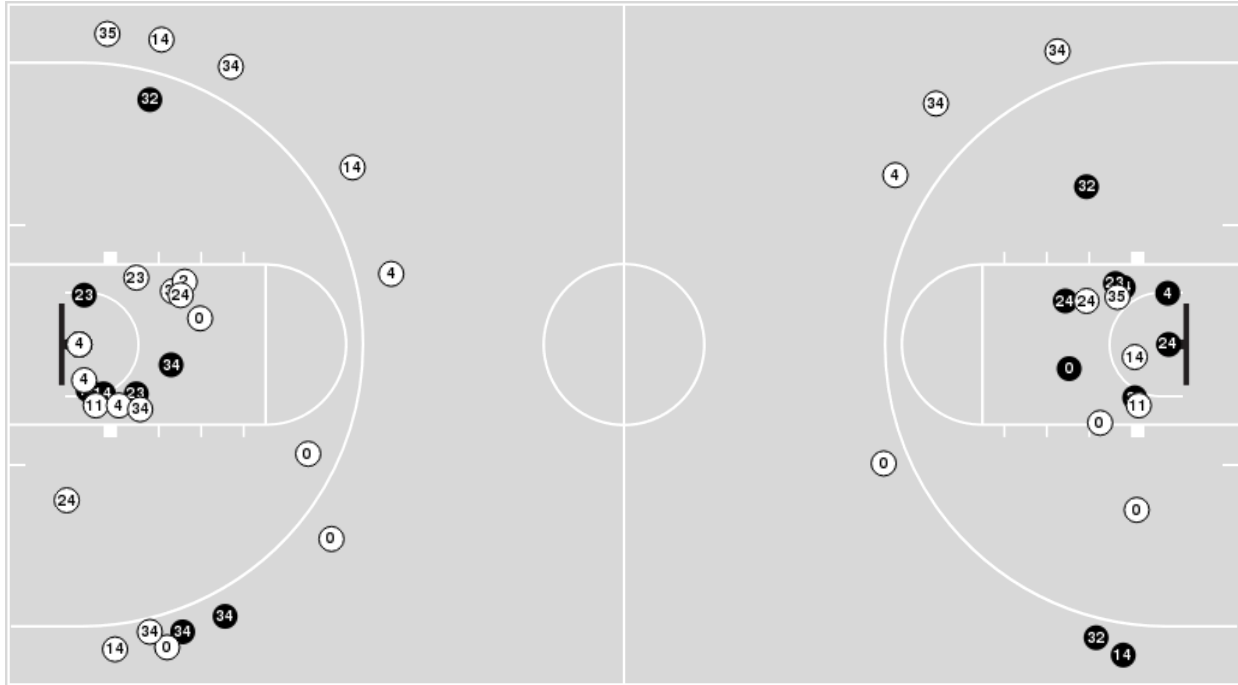

Officials: Mark Zentz, Cameron Inouye, Stephanie Barksdale

Players => AllFG Types=>AllResults=>All
Stetson

All Field Goals