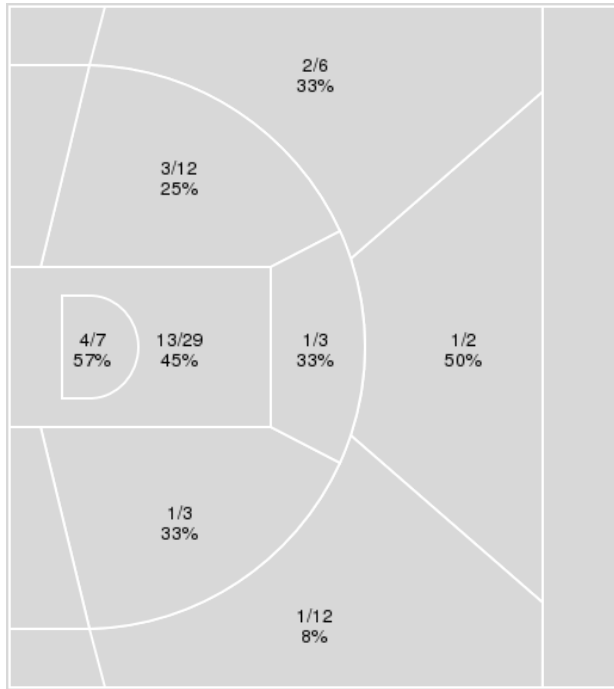

Officials: Mark Zentz, Cameron Inouye, Stephanie Barksdale

{ Players => 1, 3, 5, 10, 11, 12, 14, 15, 21, 23, 32, 34, 44, 44; } FG
Types => All; Results => All;

{ Players => All; } FG Types => All; Results => All;

Kentucky