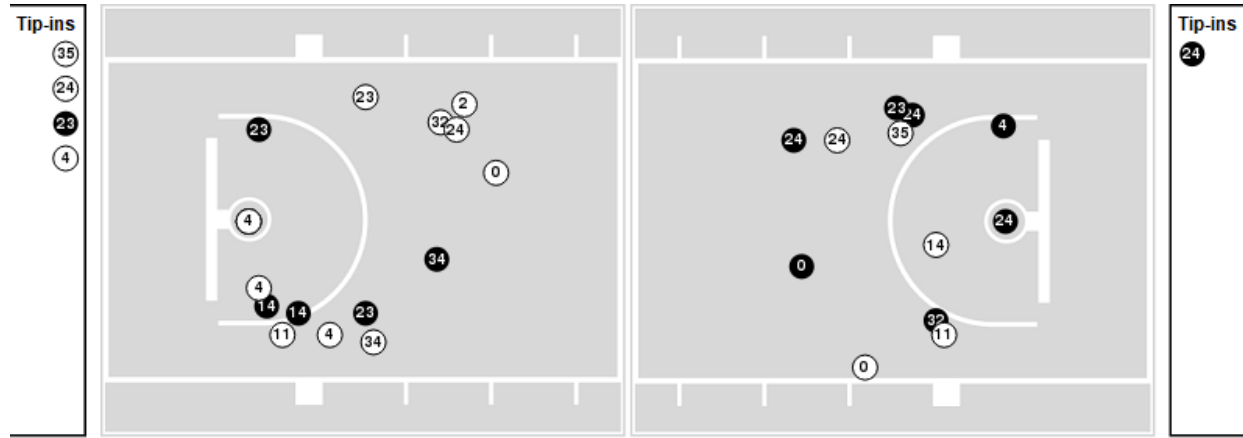

Blow Up Chart

● Made ○ Missed N - Player Number

Stetson	M/A	%
Field Goals	19/52	37
2 Points	15/35	43
3 Points	4/17	24
Free Throws	6/10	60

Stetson	M/A	%
Points in the Paint	26 (13 / 30)	43
Fast Break Points	2 (1/1)	100
Second Chance Points	11 (6/11)	55
Effective FG%	40