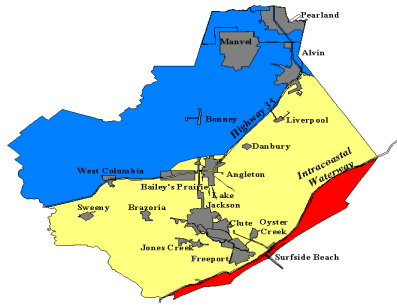

*A network of churches
doing more together than
we can do alone.*

The Near People - Jerusalem

Brazoria County

- ◆ Local Missions—Association Missions
 - ▶ New churches to reach all people groups
 - ▶ Healthy Congregations
 - ▶ Hispanic Ministry
 - John Torres, Consultant*
 - ▶ Church Starting

The Neighboring People lead churches of the association toward mission partnerships and mission project activities within Texas and the continental U.S.

The Next People - Ends of the Earth

- ◆ Global Missions Group
 - ▶ Africa
 - ▶ Bulgaria
 - ▶ Cambodia
 - ▶ Central America
 - ▶ Mexico
 - ▶ Romania