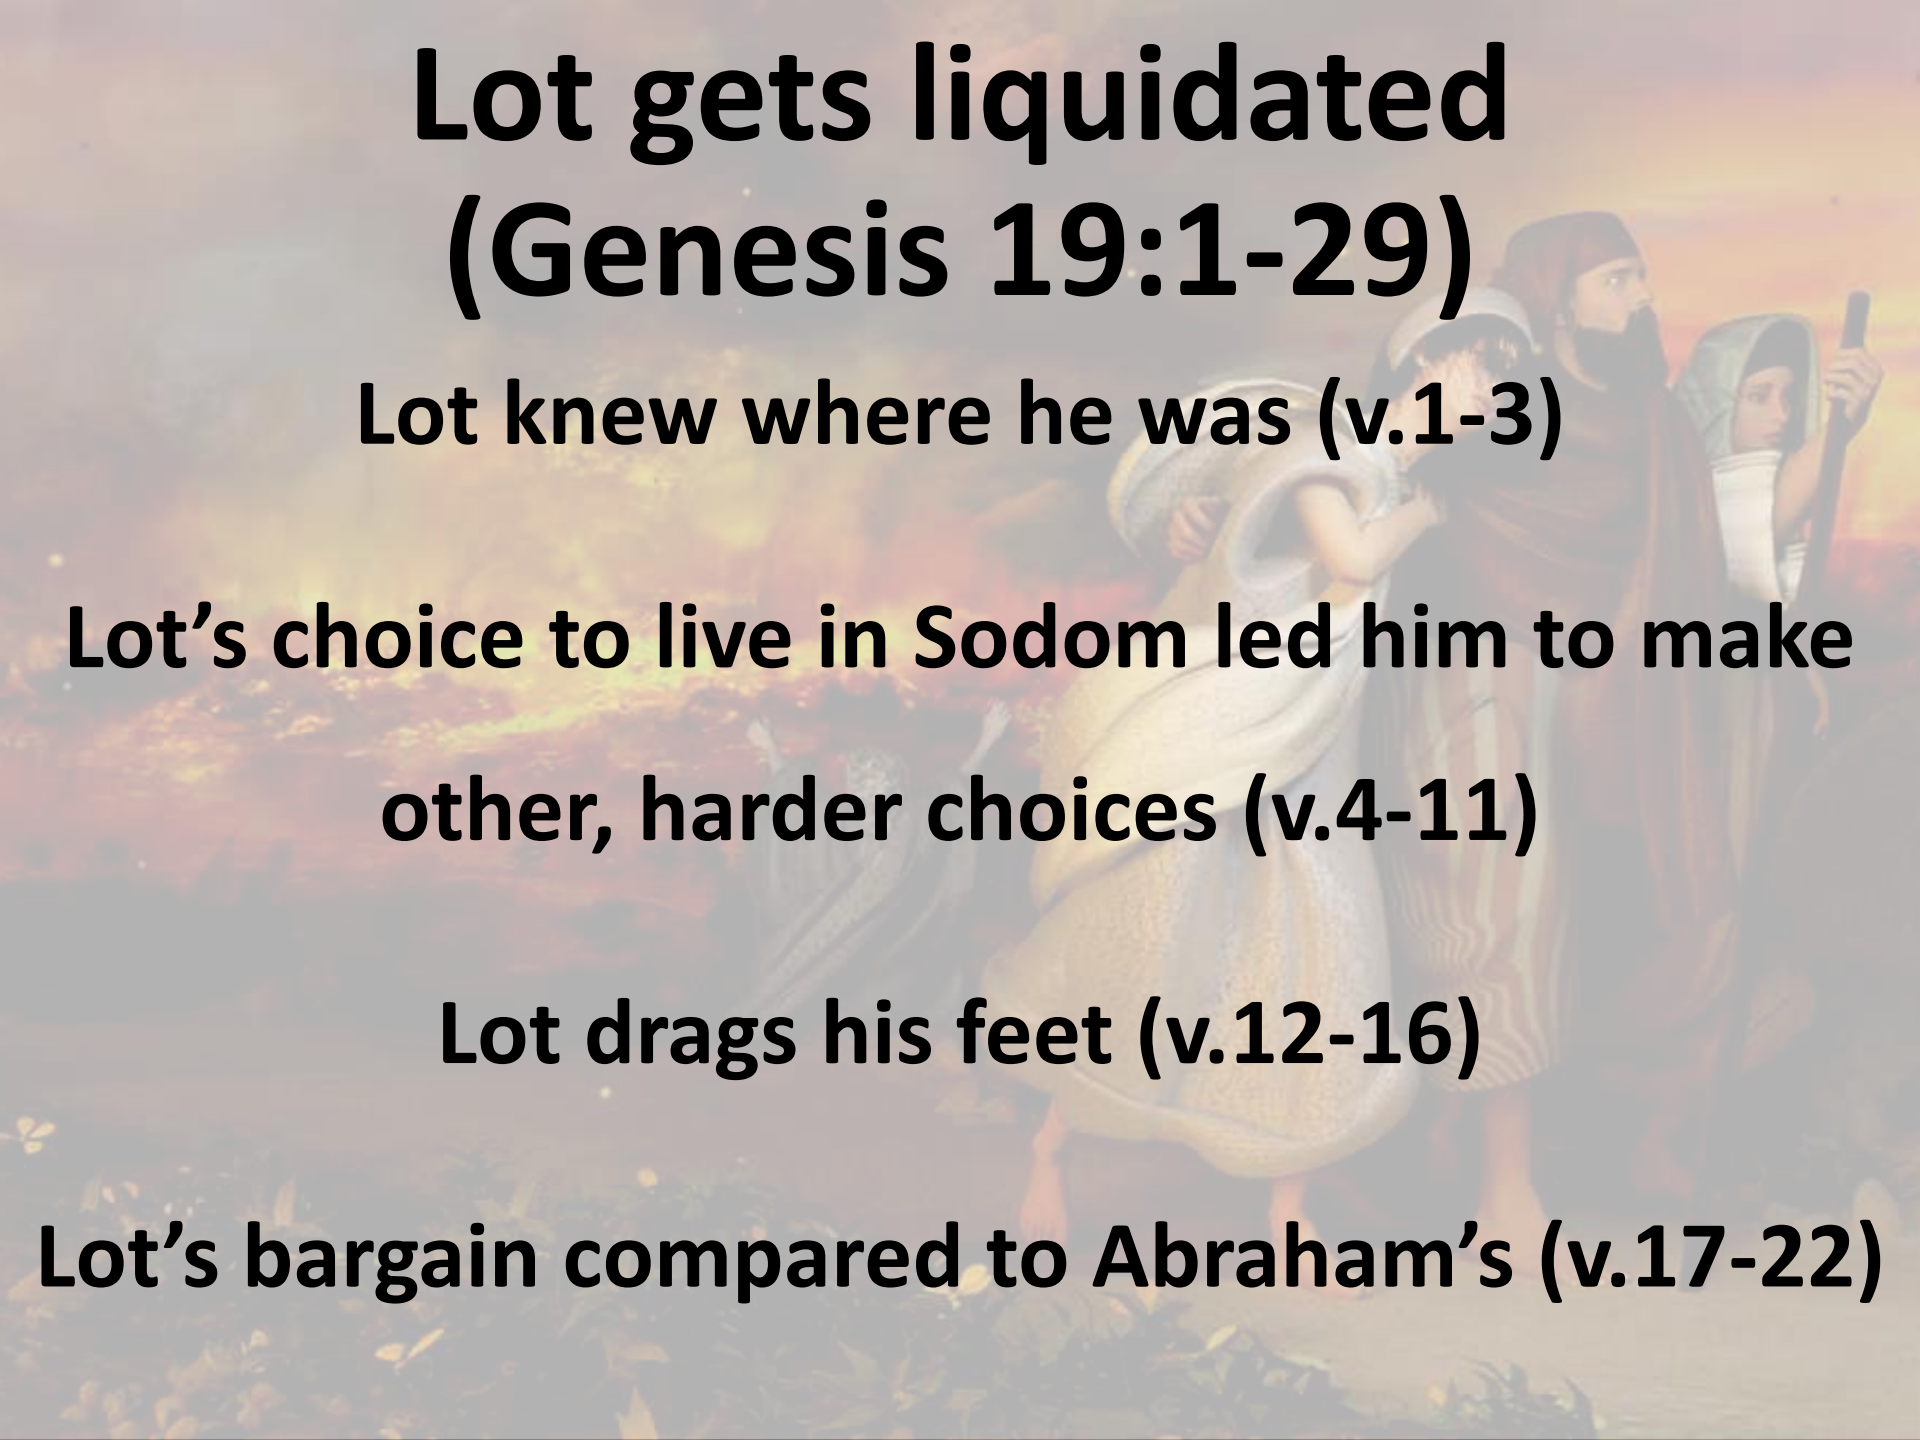

# Lot

**Genesis 13-19**

# Lot gets lost (Genesis 13)

Things are getting out of hand

(v.5-9)

Lot chose the night life instead  
of the righteous life (v.10-13)

# Lot gets lassoed (Genesis 14)

Lot's choice to live near Sodom caused him to be included in the things that happened in Sodom.

Rescue comes from God in the form of Abraham.

# **Lot gets liquidated (Genesis 19:1-29)**

**Lot knew where he was (v.1-3)**

**Lot's choice to live in Sodom led him to make  
other, harder choices (v.4-11)**

**Lot drags his feet (v.12-16)**

**Lot's bargain compared to Abraham's (v.17-22)**