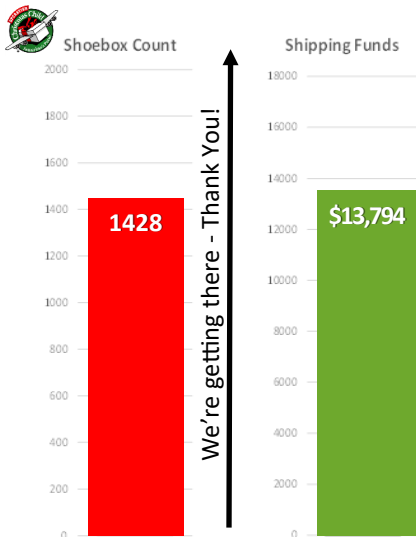

Each Thursday:

- 10:00 AM WLBC Moms Play Group
- 7:00 PM Youth Life Group (sometimes moved to Friday)

Each Friday:

- 6:30 AM Friday Morning Men- FH

WMU collecting clothes for Klothes 4 Kids (K4K)
Thru Sunday - July 29 (Girls size 16)