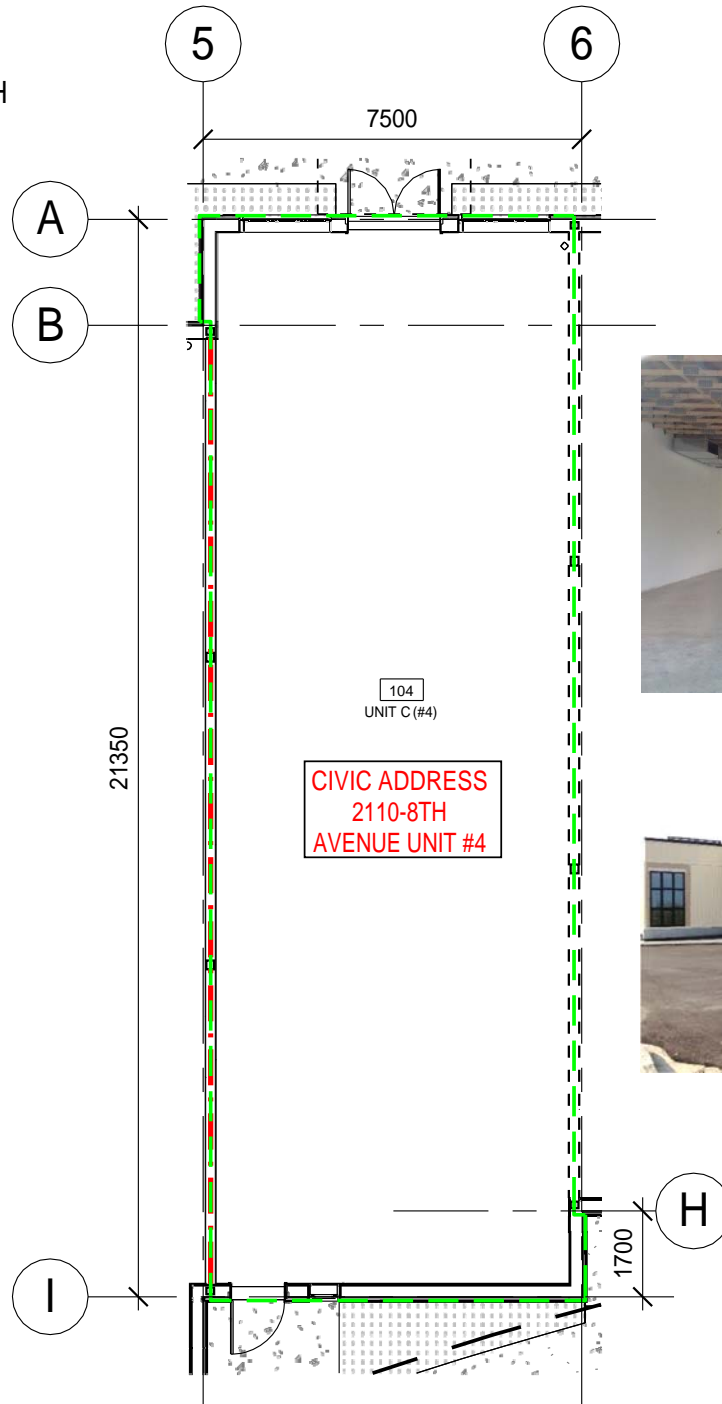

TRUE NORTH BUILDING NORTH

LEGEND	
	LINE OF UNIT GROSS AREA
	1 HR. FIRE RATED WALL

UNIT B (#5) GROSS AREA
165.92 sq.m

Available for Lease

780-573-8558

PRIMCO COMMERCIAL PARK

UNIT B

douglas sollows architect inc.

TRUE NORTH BUILDING NORTH

LEGEND	
	LINE OF UNIT GROSS AREA
	1 HR. FIRE RATED WALL

1 UNIT C
C SCALE: 1 : 150

UNIT C (#4) GROSS AREA
155.65 sq.m

Available for Lease

780-573-8558

PRIMCO COMMERCIAL PARK

UNIT C

douglas sollows architect inc.

LEGEND	
	LINE OF UNIT GROSS AREA
	1 HR. FIRE RATED WALL

1 UNIT D
D SCALE: 1 : 150

UNIT D (#3) GROSS AREA
148.69 sq.m

Available for Lease

780-573-8558

douglas sollows architect inc.