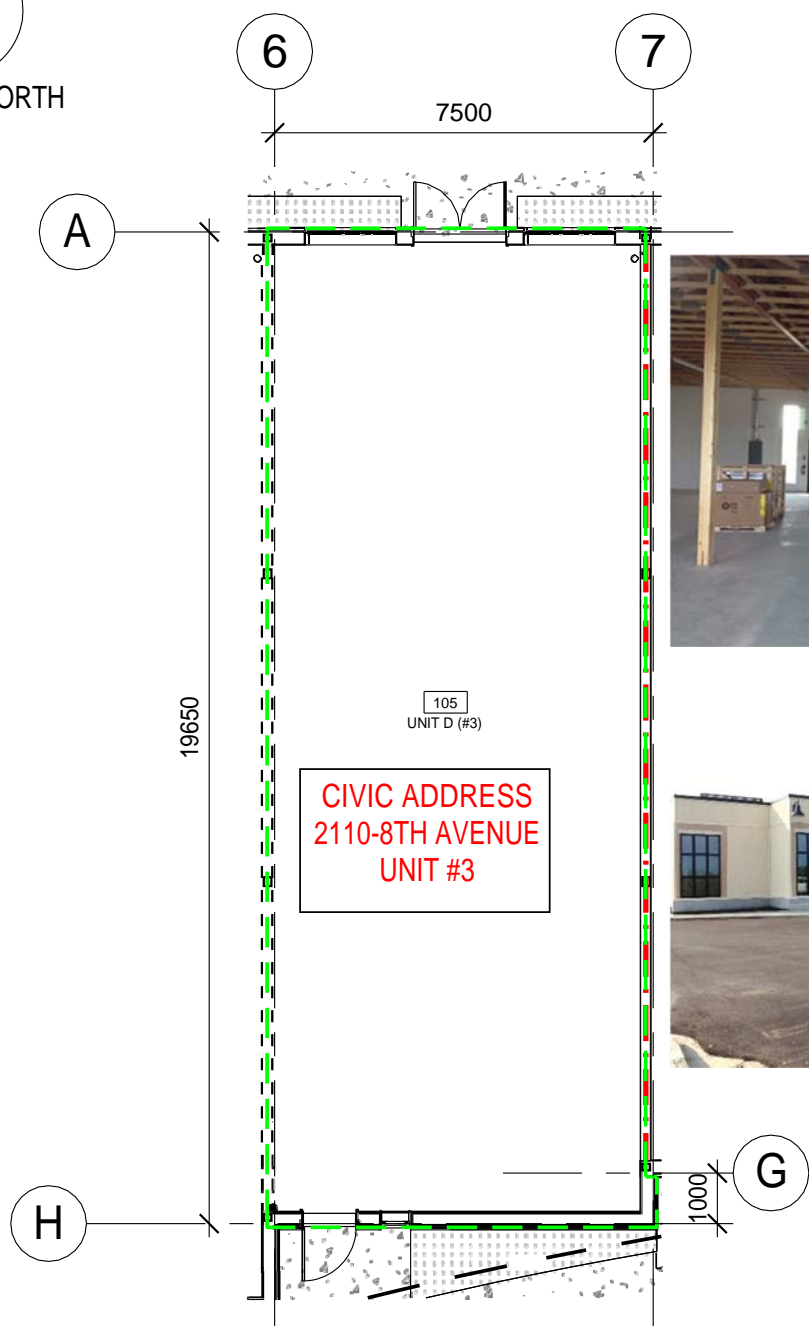

TRUE NORTH BUILDING NORTH

LEGEND	
	LINE OF UNIT GROSS AREA
	1 HR. FIRE RATED WALL

UNIT B (#5) GROSS AREA
165.92 sq.m

Available for Lease

780-573-8558

PRIMCO COMMERCIAL PARK

UNIT B

douglas sollows architect inc.

TRUE NORTH BUILDING NORTH

LEGEND	
	LINE OF UNIT GROSS AREA
	1 HR. FIRE RATED WALL

1 UNIT C
C SCALE: 1 : 150

UNIT C (#4) GROSS AREA
155.65 sq.m

Available for Lease

780-573-8558

PRIMCO COMMERCIAL PARK

UNIT C

douglas sollows architect inc.

LEGEND	
	LINE OF UNIT GROSS AREA
	1 HR. FIRE RATED WALL

1 UNIT D
D SCALE: 1 : 150

UNIT D (#3) GROSS AREA
148.69 sq.m

Available for Lease

780-573-8558

douglas sollows architect inc.