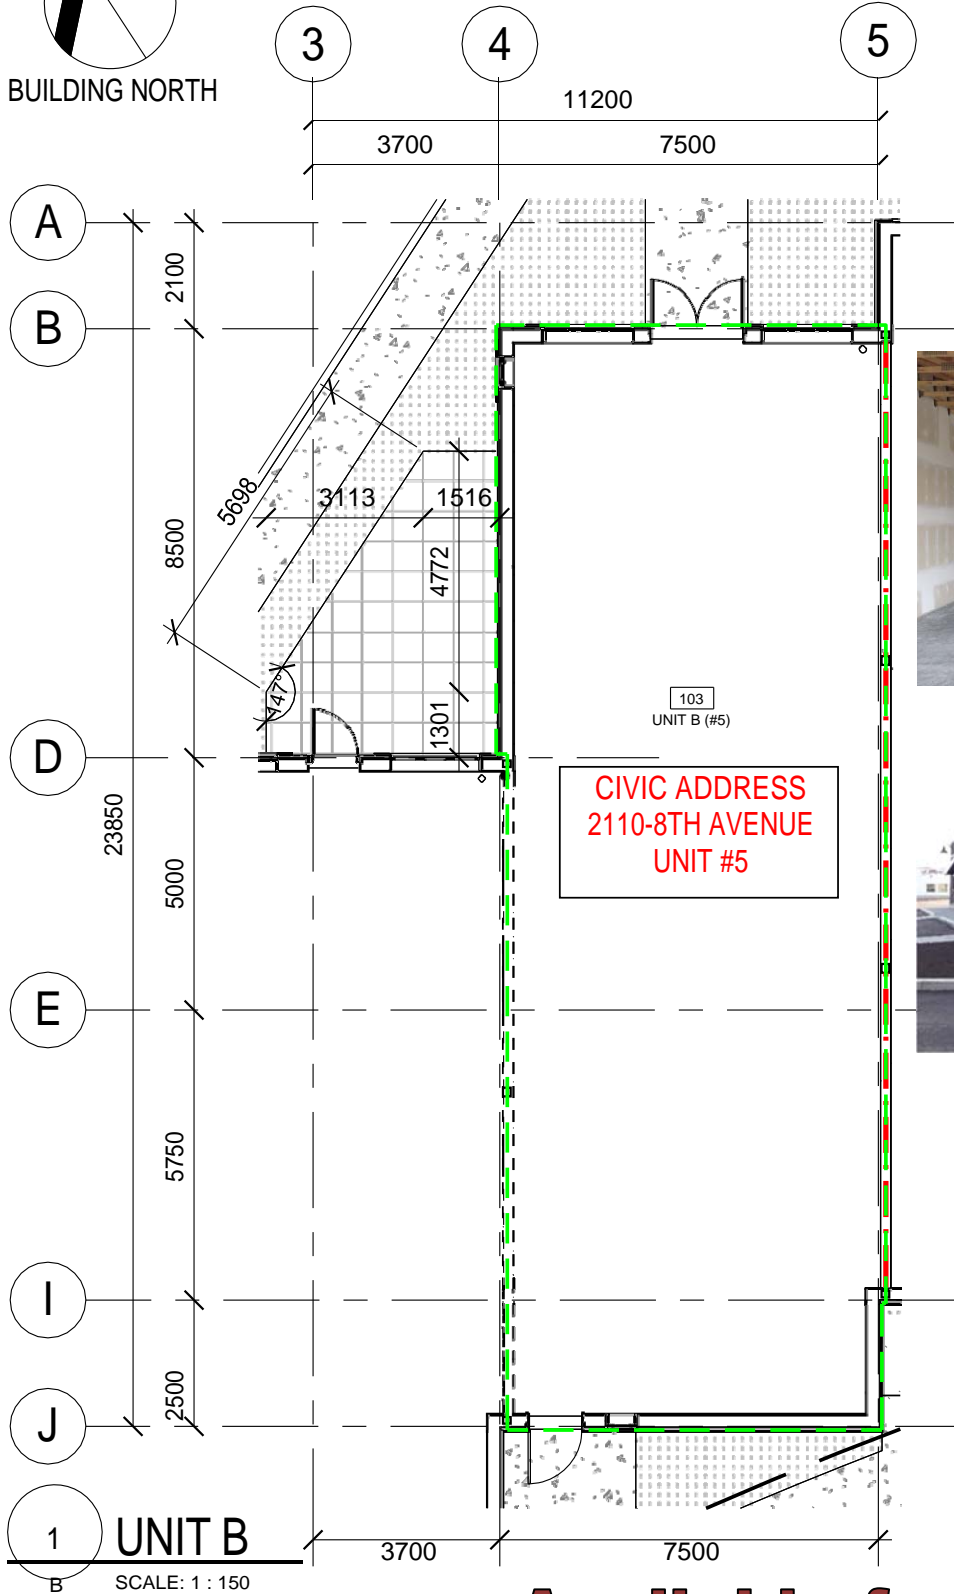

TRUE NORTH BUILDING NORTH

LEGEND	
	LINE OF UNIT GROSS AREA
	1 HR. FIRE RATED WALL

UNIT B (#5) GROSS AREA
165.92 sq.m

Available for Lease

780-573-8558

PRIMCO COMMERCIAL PARK

UNIT B

douglas sollows architect inc.

TRUE NORTH BUILDING NORTH

LEGEND	
	LINE OF UNIT GROSS AREA
	1 HR. FIRE RATED WALL

1 UNIT C
C SCALE: 1 : 150

UNIT C (#4) GROSS AREA
155.65 sq.m

Available for Lease

780-573-8558

PRIMCO COMMERCIAL PARK

UNIT C

douglas sollows architect inc.

LEGEND	
	LINE OF UNIT GROSS AREA
	1 HR. FIRE RATED WALL

1 UNIT D
D SCALE: 1 : 150

UNIT D (#3) GROSS AREA
148.69 sq.m

Available for Lease

780-573-8558

douglas sollows architect inc.