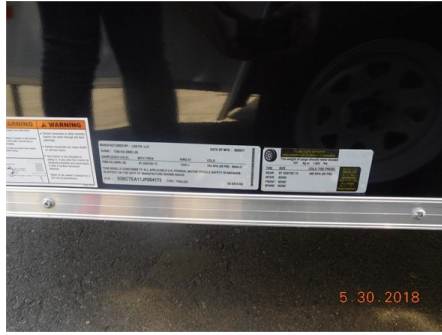

# 2018 Cargo Express EX- EX DLX

Price:

*Contact Seller*

Condition:	New
Stock#:	004173
Listing#:	615080
Type:	Trailer
Category:	Cargo Van
Location:	South Royalton, Vermont
VIN:	53BCTEA11JP004173

Description:	Call for more information and pricing today!
--------------	-------------------------------------------------

Axle:	Single
Detachable:	Fixed
Composition:	Combination
Width:	72
Length:	10
Floor Type:	Wood Floor

**Call 877-369-2463**

**Lucky's Trailer Sales**

Lucky's Trailers

402 Vermont Route 107

South Royalton, VE 05068