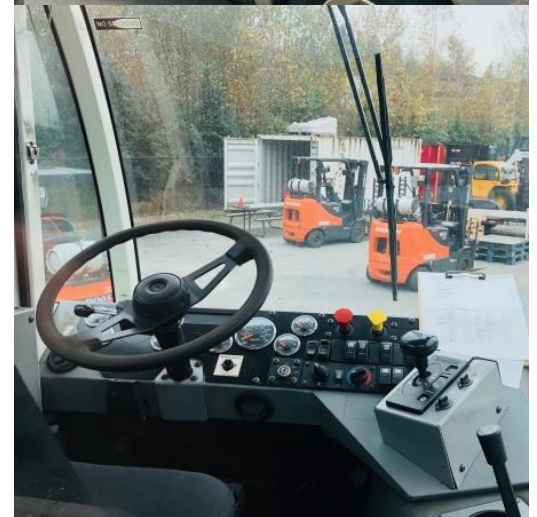

2014 Autocar XSPOTTER ACTT DOT

Price: \$39,500
Condition: Used
Stock#: EQU016246
Listing#: 698188
Type: Truck
Category: Yard
Location: Lakewood, Washington

Call 888-267-3588

Leavitt Machinery
Sales Team
3737 112th Street SW
Lakewood, Washington 98499

Description: 2014 used AUTOCAR XSPOTTER ACTT DOT Terminal Tractor/Yard Spotter for sale. Leavitt Machinery offers flexible financing, short and long term rentals and rent to own options for Terminal Tractor/Yard Spotters. Call us about stock #EQU016246

Axle Type: Single
Option 2: AM/FM
Option 3: 122" Wheelbase
Front Axle Model: MFS-14
Wheelbase: 120"
Rear Axle Make: Meritor
Option 1: A/C
Transmission Model: 3500-RDS
Front Axle Make: Meritor
Hours: 17000
Hp: 200
Hydraulic System Lift Height: 17"
Fuel: Diesel
Transmission Make: Allison
Dot Certified: Yes
Engine Model: ISB-13
Rear Axle Model: RS24-160
Engine Make: Cummins