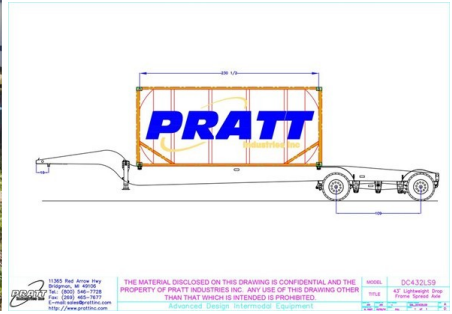

2013 PRATT 43' ISO TRAILER/20' DROP DECK/9' SPREAD AXLE

Price: \$19,900
Condition: Used
Stock#: 30119074-2
Listing#: 680408
Type: Trailer
Category: Container
Location: Buffalo, New York

Call 877-741-9439

D&M Allied
Sales Department
3910 South Interstate 35
Suite 310
Austin, Texas 78704

Description: 2013 Pratt Chassis 2 Units Available Model DC432LS9
20' lightweight container drop deck 9' Axle Spreads 8'
Galvanized Walkway 22.5 Tires Call Ryan for details

Axle: Tandem
Composition: Steel
Wheel
Composition: Budd
Width: 96
Length: 516
Tire
Percentage: 22.50
Suspension: Spring
Fixed Axle: Spread

All information listed is believed accurate. Pictures, specifications, prices, and all information is subject to change and correction without notice. All liability is expressly disclaimed.