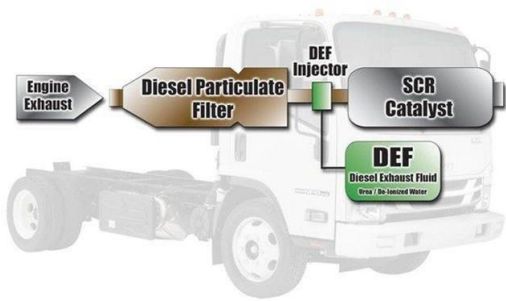

Call 877-783-2723

Truckmax Isuzu Homestead

TruckMax Sales
29120 S Dixie Hwy
Homestead, FL 33033