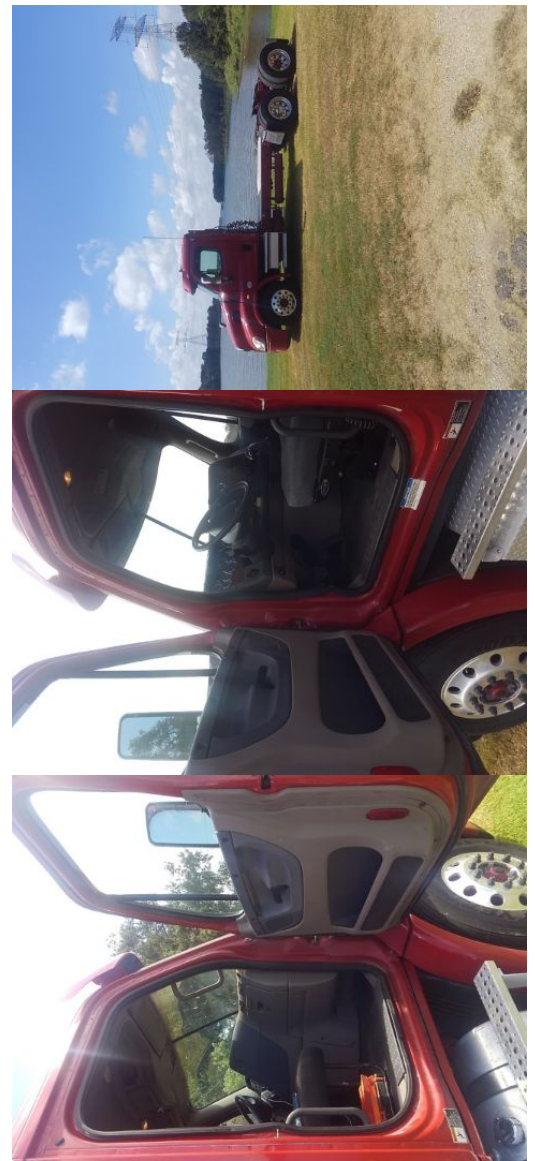

2010 Freightliner Cas 113

Price: \$26,500
Condition: Used
Stock#: '10 Cas
Listing#: 679545
Type: Truck
Category: Conventional Daycab
Location: Teague, Texas
Mileage: 478,000 (478,000 ECM)

Description: 216 inch wheelbase! Very nice. Tight. Runs, drives great. 6 alum wheels.

Wheel Base: 216"
Power Steering: Yes
Telescopic: Yes
Double Frame: No
Power Mirrors: Yes
Title Information: Clear Title
Transmission Type: 10 Speed
Air Conditioning: Yes
Tilt Wheel: Yes
Engine Horsepower: 435
Power Locks: Yes
Engine Model: DD13
Suspension Type: Air Ride
Structural Damage: No
Interior Type: Medium
Front Axle Rating: 12000 lbs
Condition: Excellent
Gvw: 52000
Axle Configuration: 6X4
Power Seats: Yes

Call 936-641-2933

Heavy Duty Truck & Equipment

Jay West
305 CR685
Dayton, Texas 77535

Transmission
Make: Eaton-Fuller
Sunvisor: Yes
Power Windows: Yes
Wheel Type: All Aluminum
Cruise Control: Yes
Engine Brake: Yes
Rear Axle Rating: 40000 lbs
Color: Red
Engine Make: Detroit